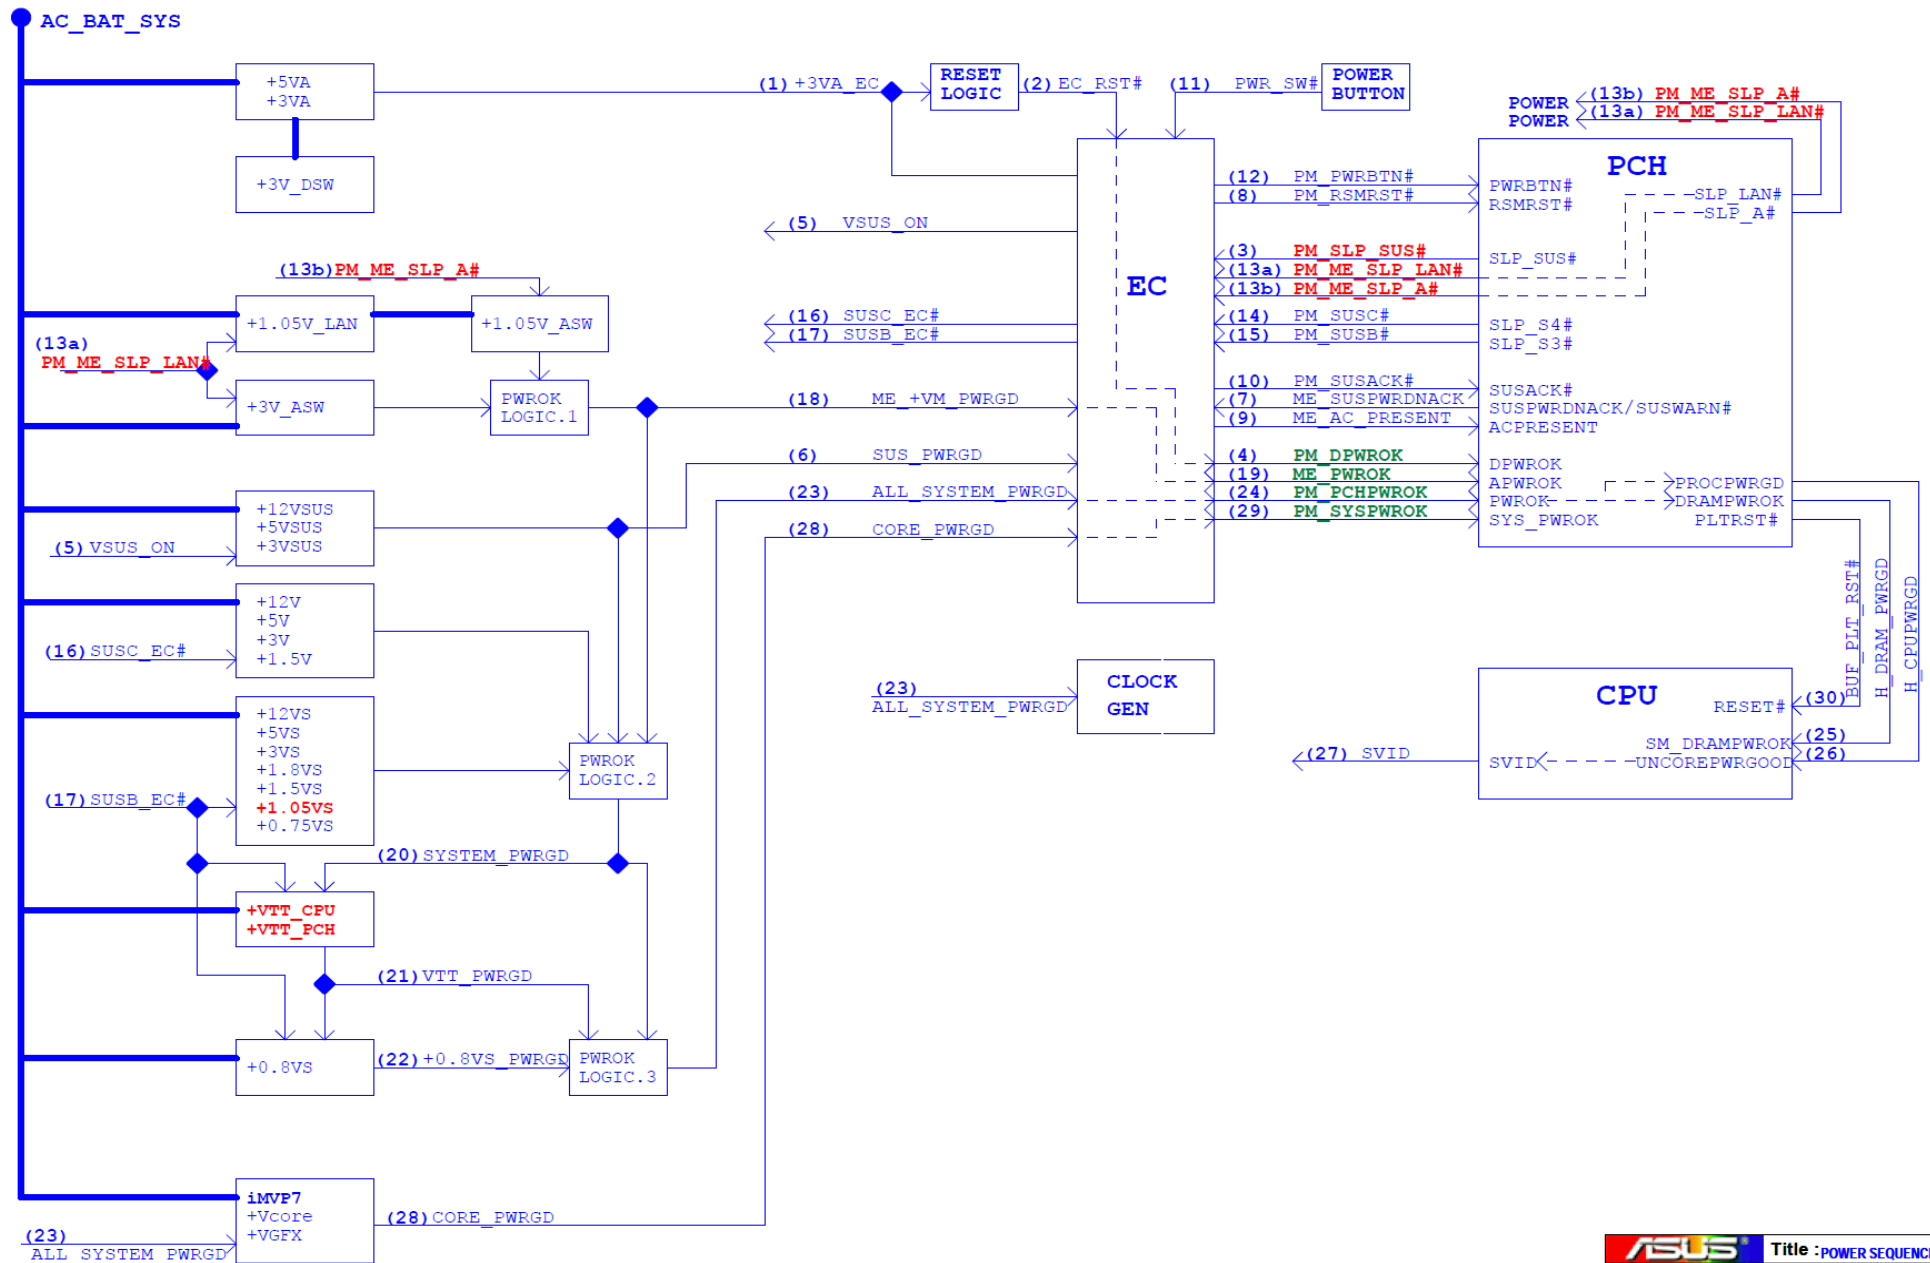

N55SL Repair Guide

N55SL Block Diagram

POWER FLOW

POWER ON SEQUENCE

U53 Power On Sequence Diagram Rev.0.14

AC-IN Mode

Voltage & Signal Measure Point TOP

Voltage & Signal Measure Point Bottom