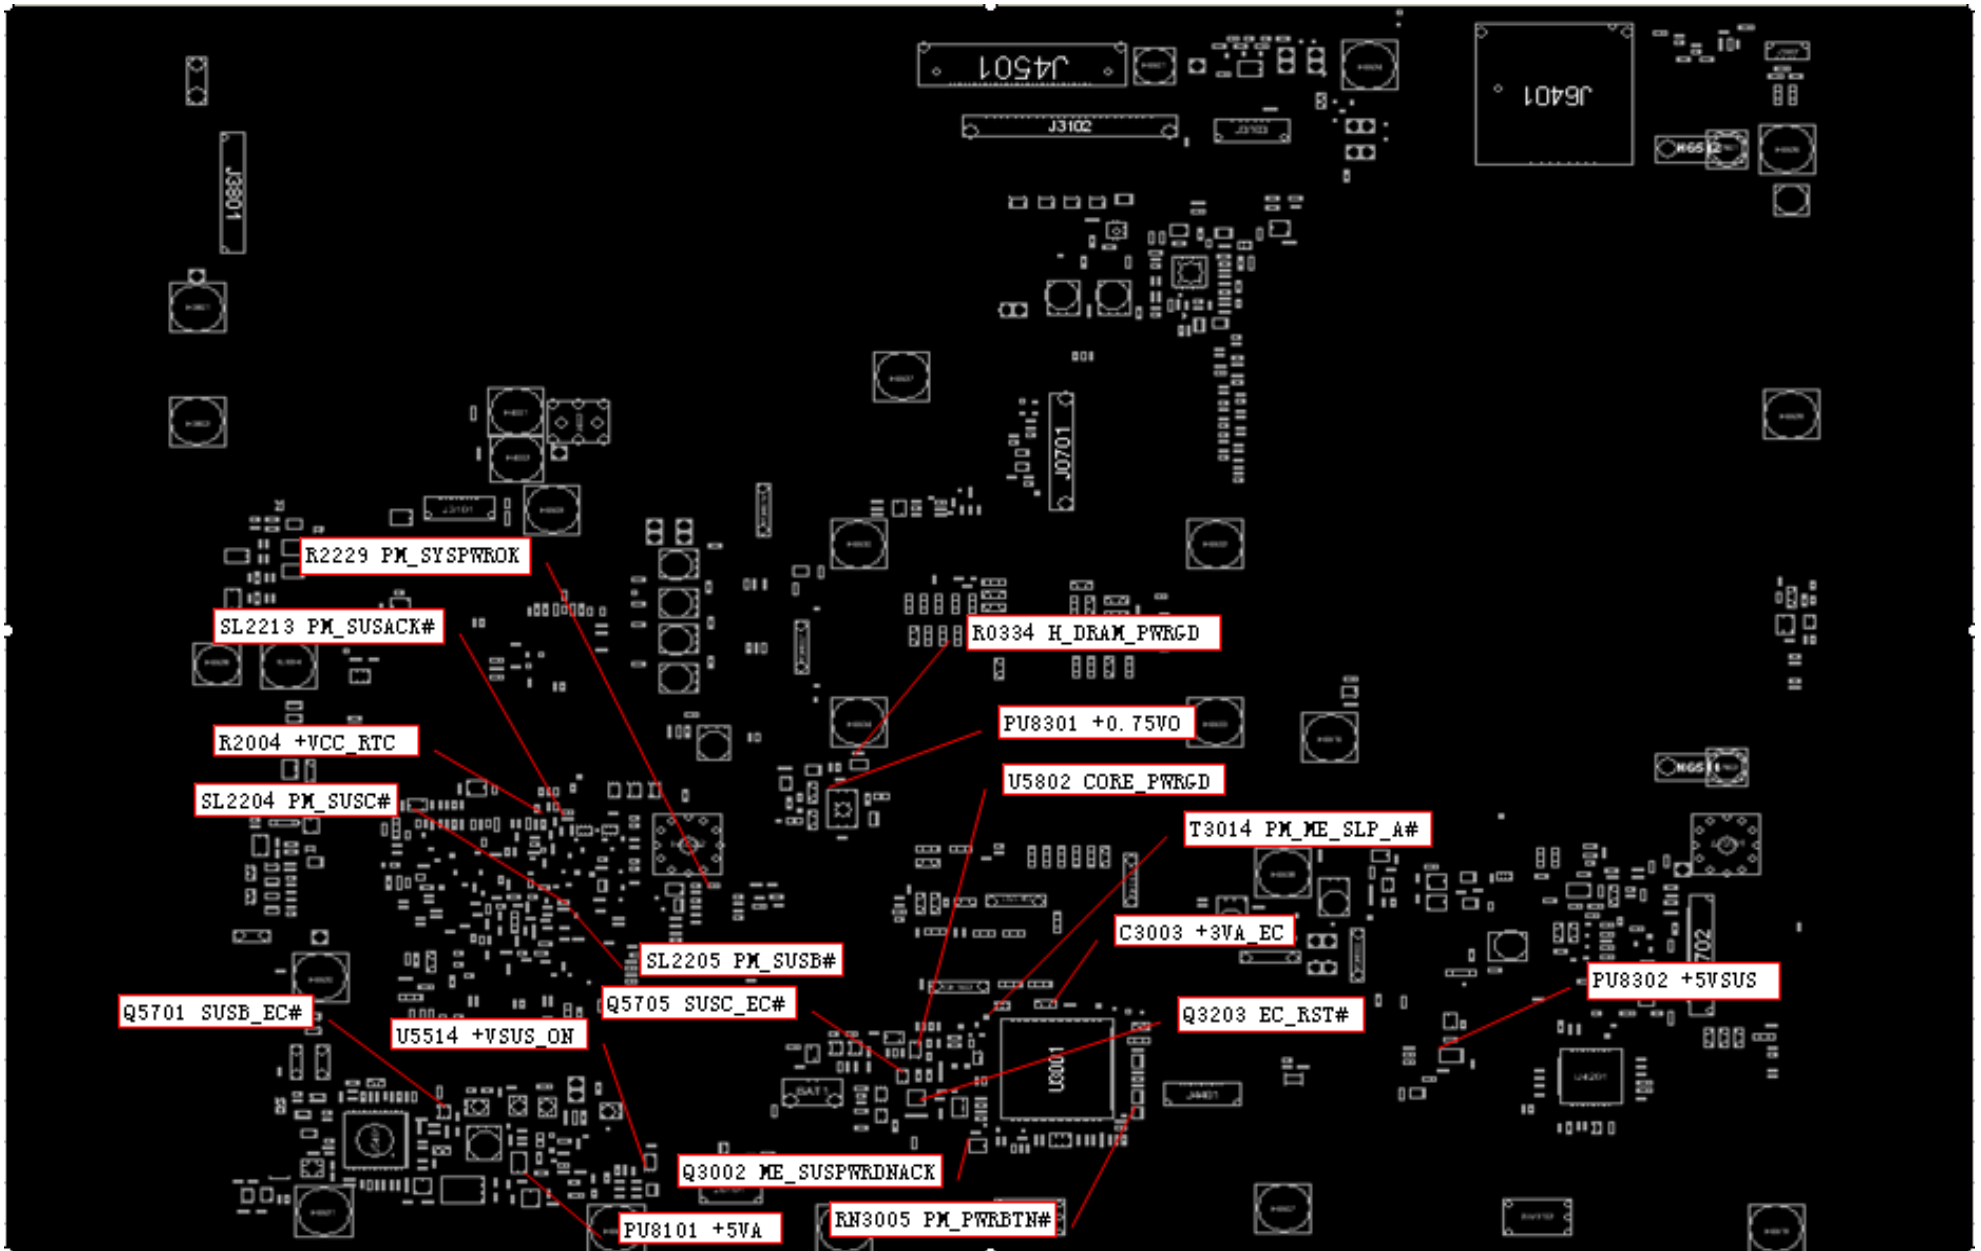

N55SL Repair Guide

N55SL Block Diagram

POWER FLOW

POWER ON SEQUENCE

U53 Power On Sequence Diagram Rev.0.14

AC-IN Mode

Voltage & Signal Measure Point TOP

Voltage & Signal Measure Point Bottom