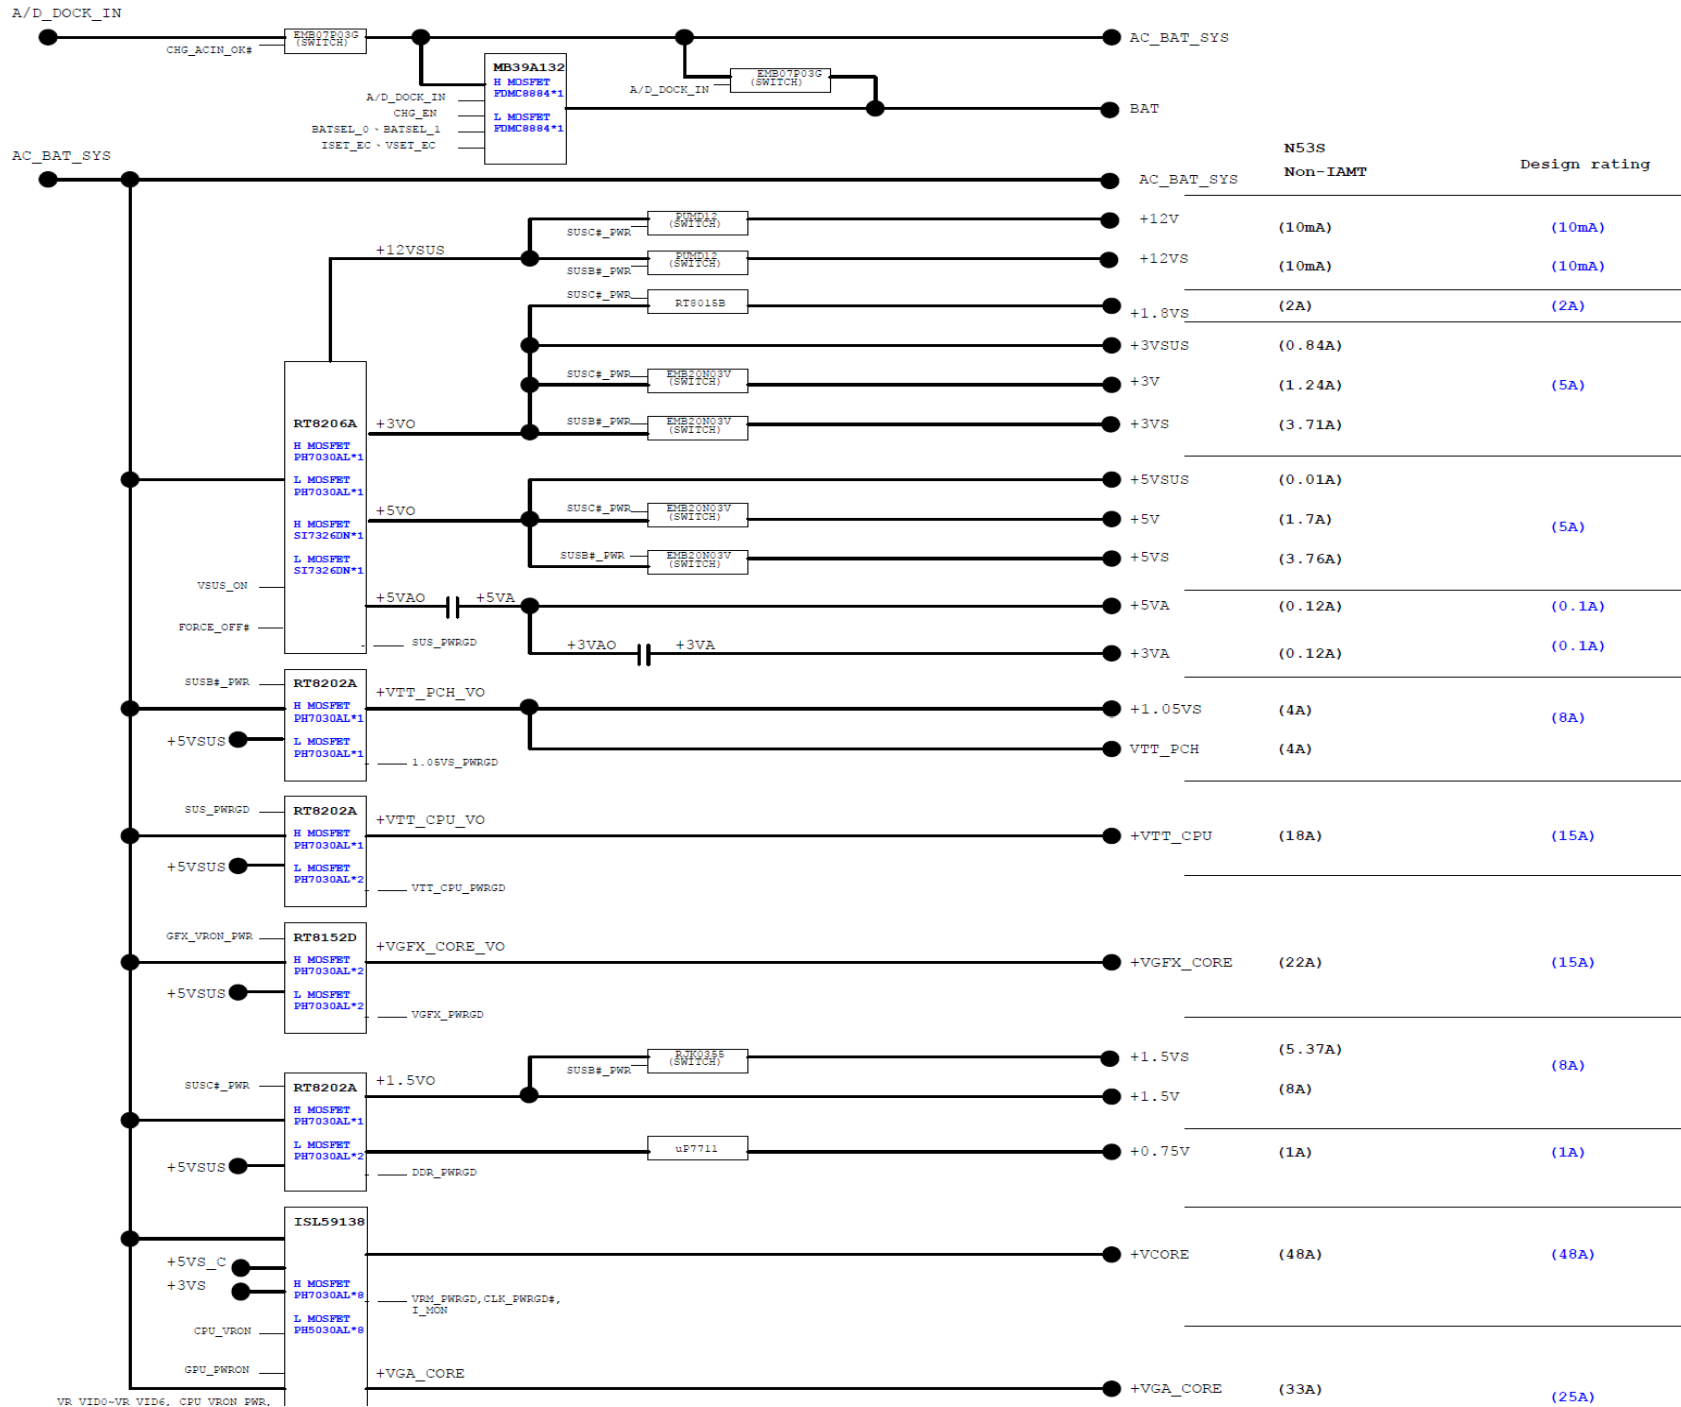

N55SL Repair Guide

N55SL Block Diagram

POWER FLOW

POWER ON SEQUENCE

U53 Power On Sequence Diagram Rev.0.14

AC-IN Mode

Voltage & Signal Measure Point TOP

Voltage & Signal Measure Point Bottom