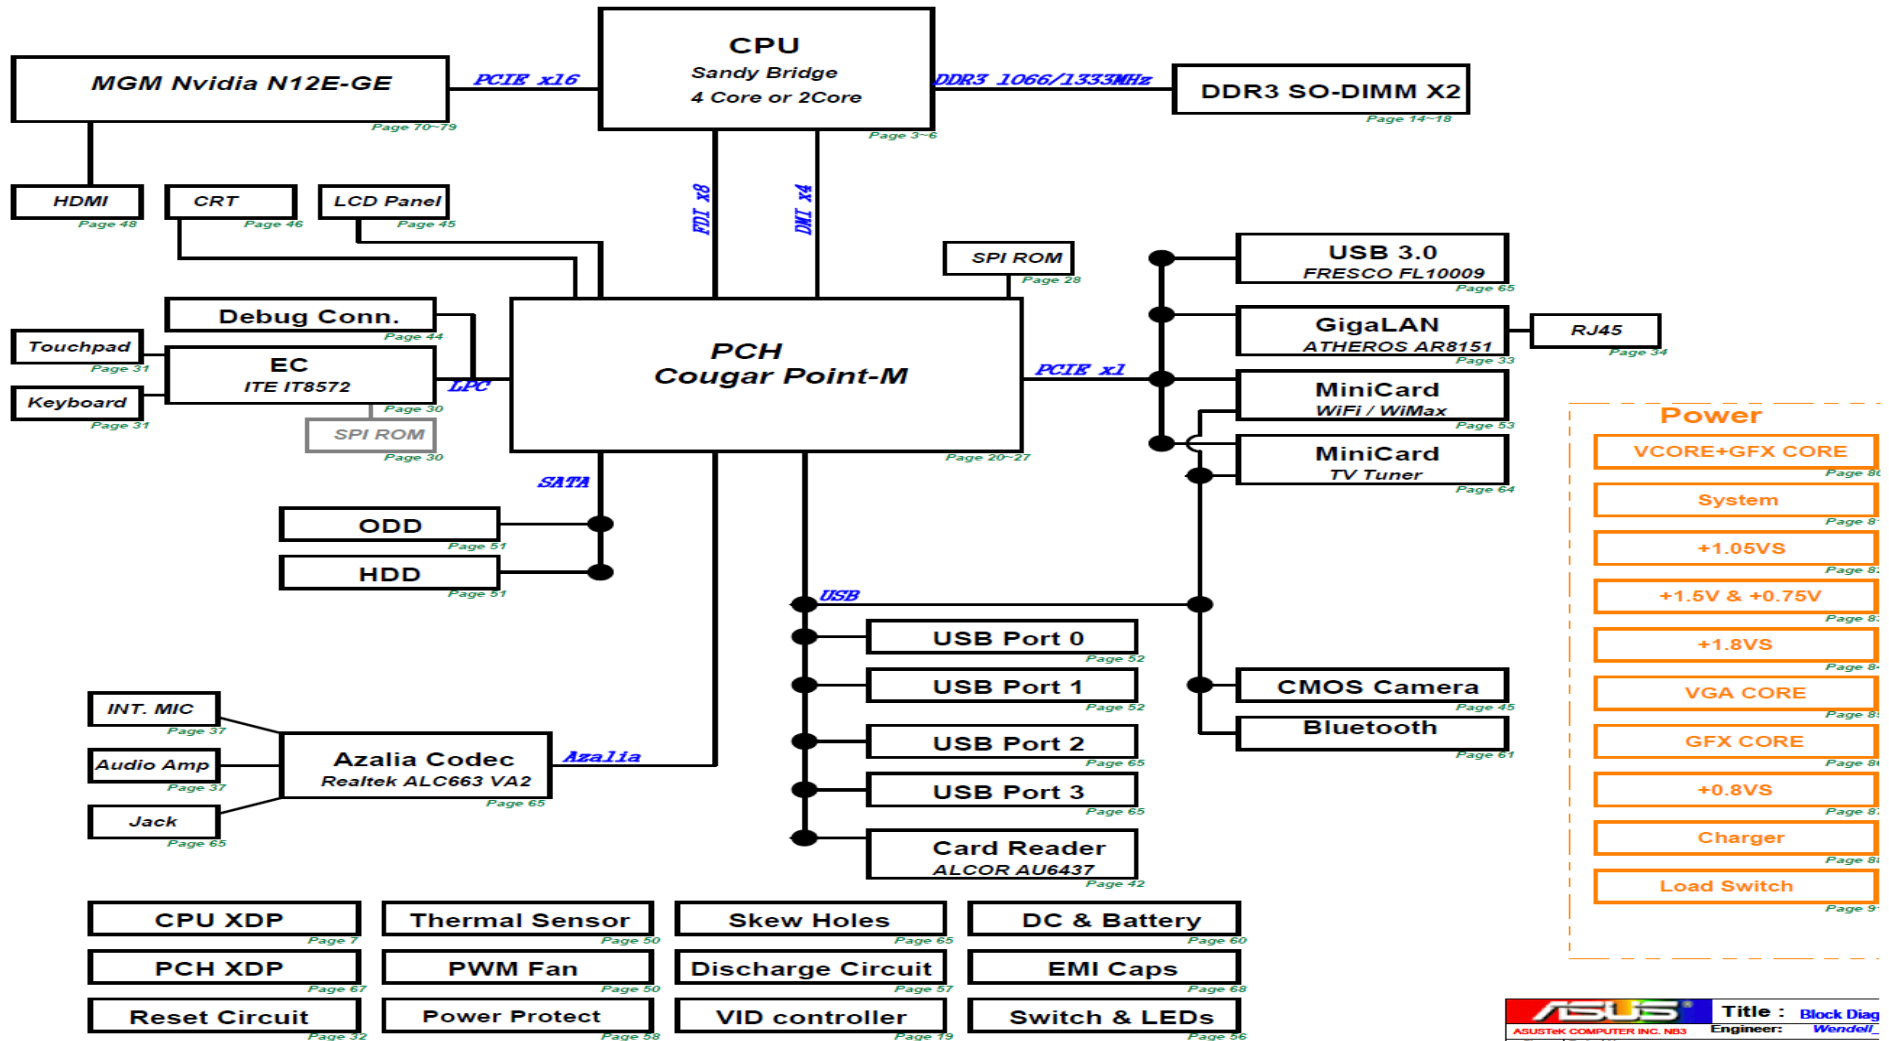

N55SL Repair Guide

N55SL Block Diagram

POWER FLOW

POWER ON SEQUENCE

U53 Power On Sequence Diagram Rev.0.14

AC-IN Mode

Voltage & Signal Measure Point TOP

Voltage & Signal Measure Point Bottom