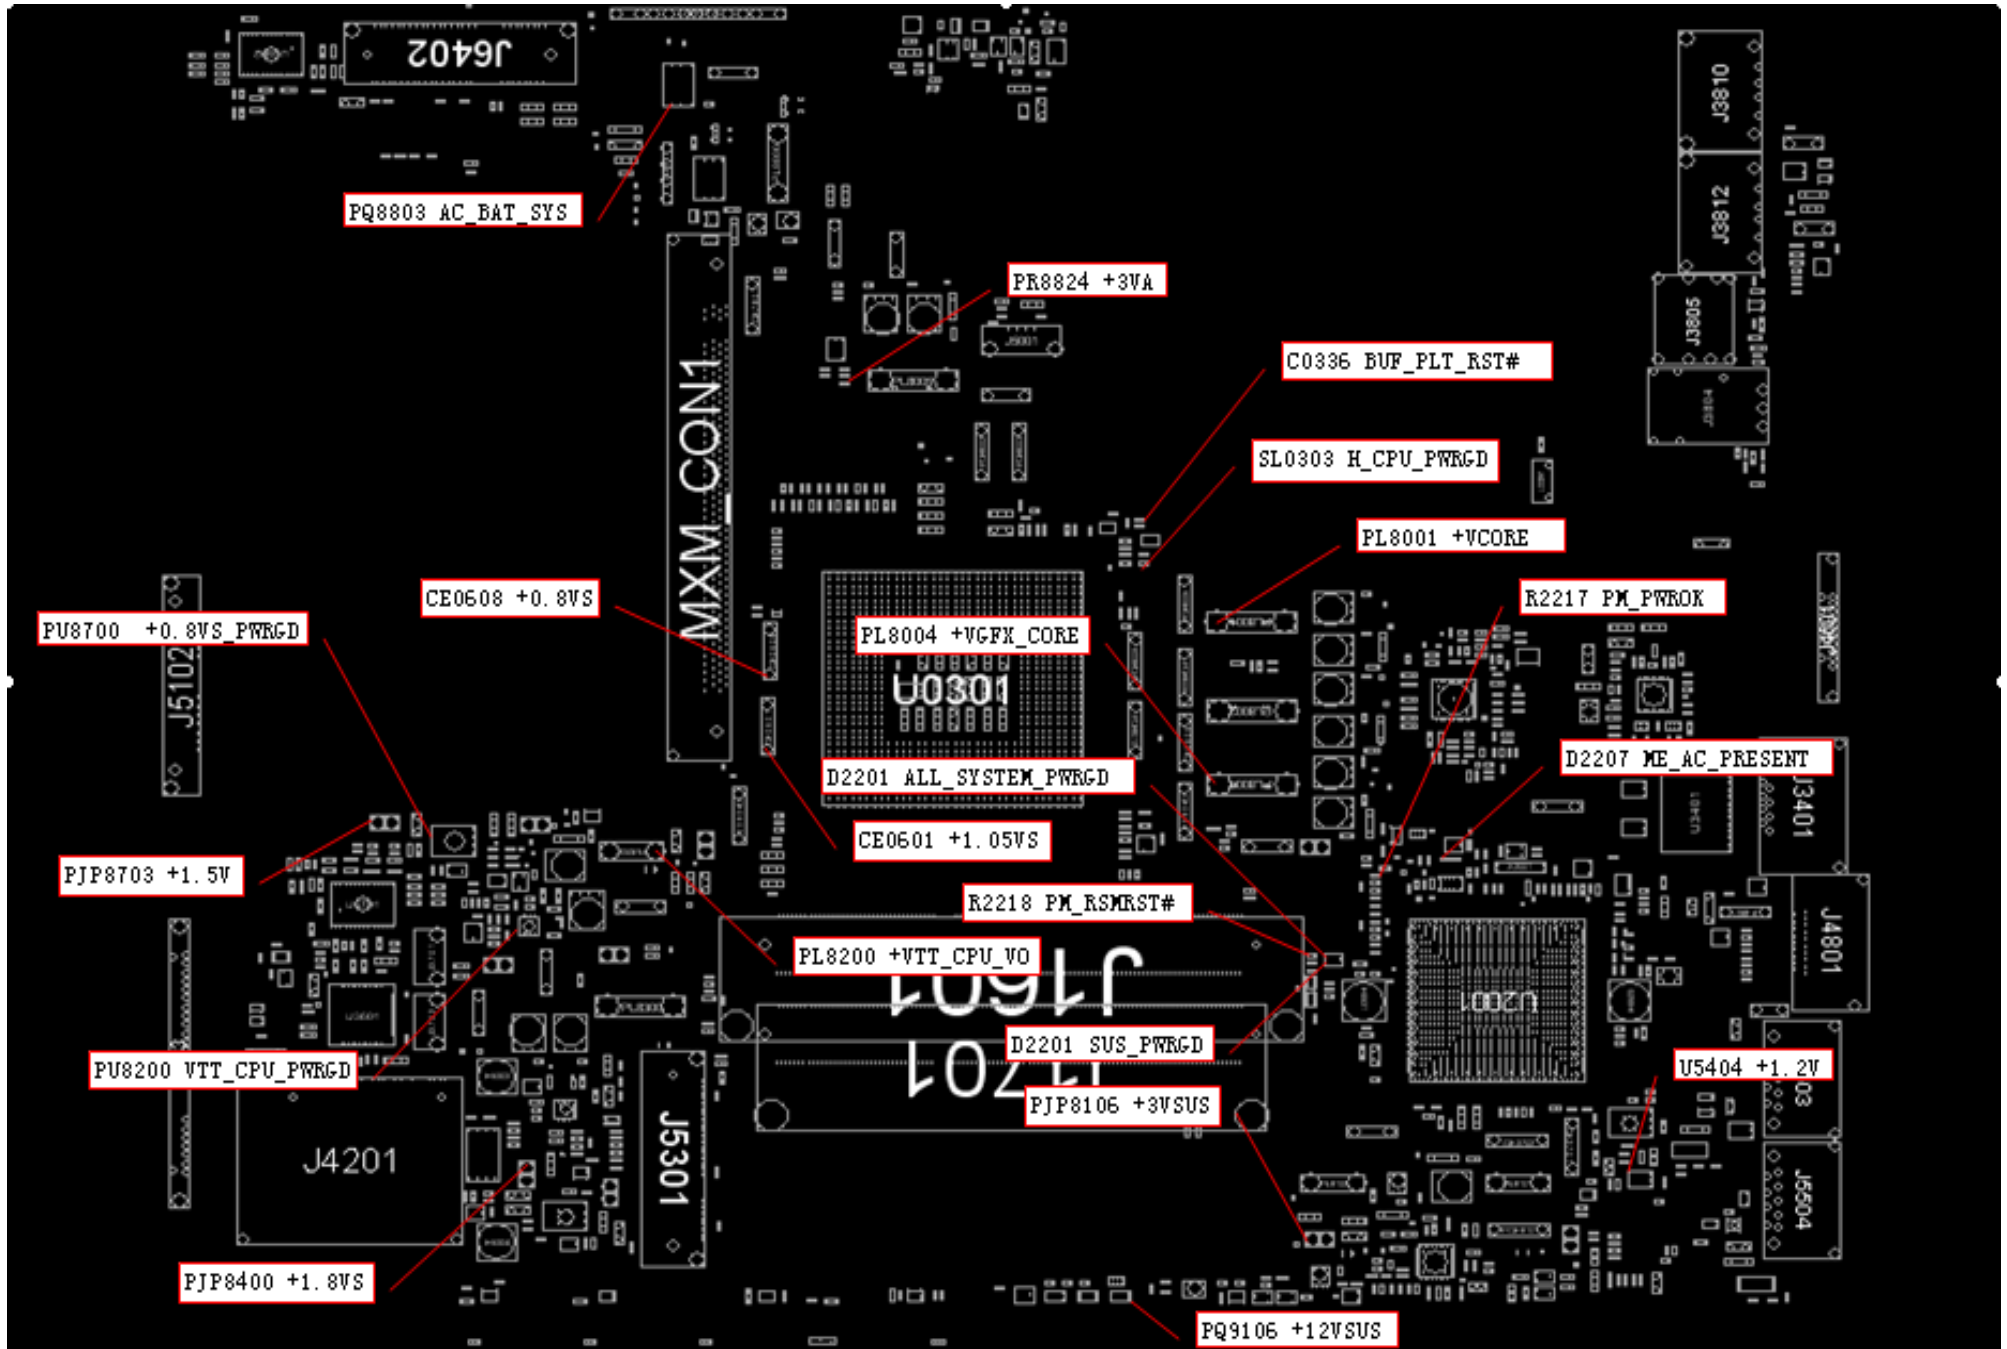

N55SL Repair Guide

N55SL Block Diagram

POWER FLOW

POWER ON SEQUENCE

U53 Power On Sequence Diagram Rev.0.14

AC-IN Mode

Voltage & Signal Measure Point TOP

Voltage & Signal Measure Point Bottom