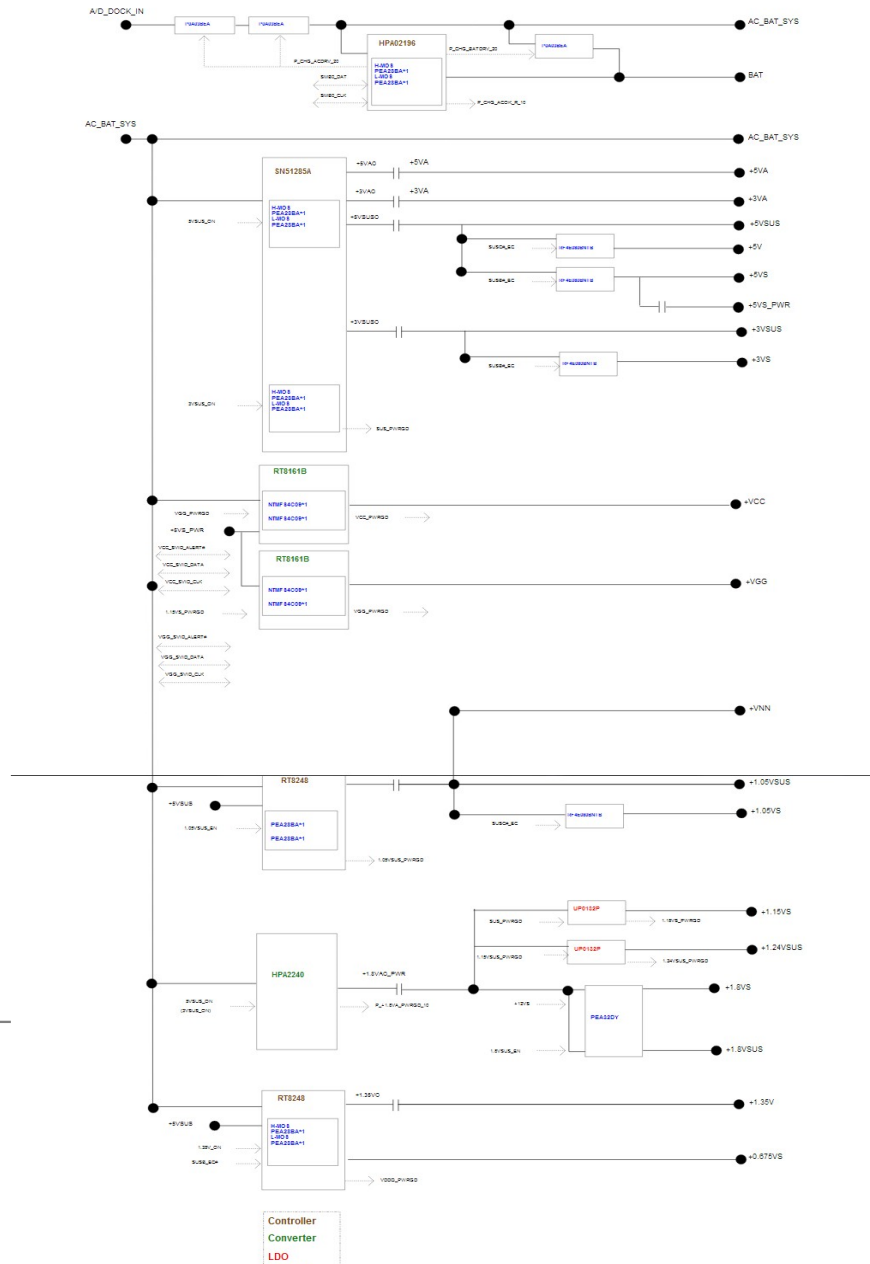

P552SJ Repair Guide

BLOCK DIAGRAM

P452SJ/ SCHEMATIC Revision

POWER FLOW

POWER ON SEQUENCE

AC-IN Mode

P452SJ Power On Sequence Diagram Rev.0.1

Signal Measure Point-Bottom

Signal Measure Point-Top