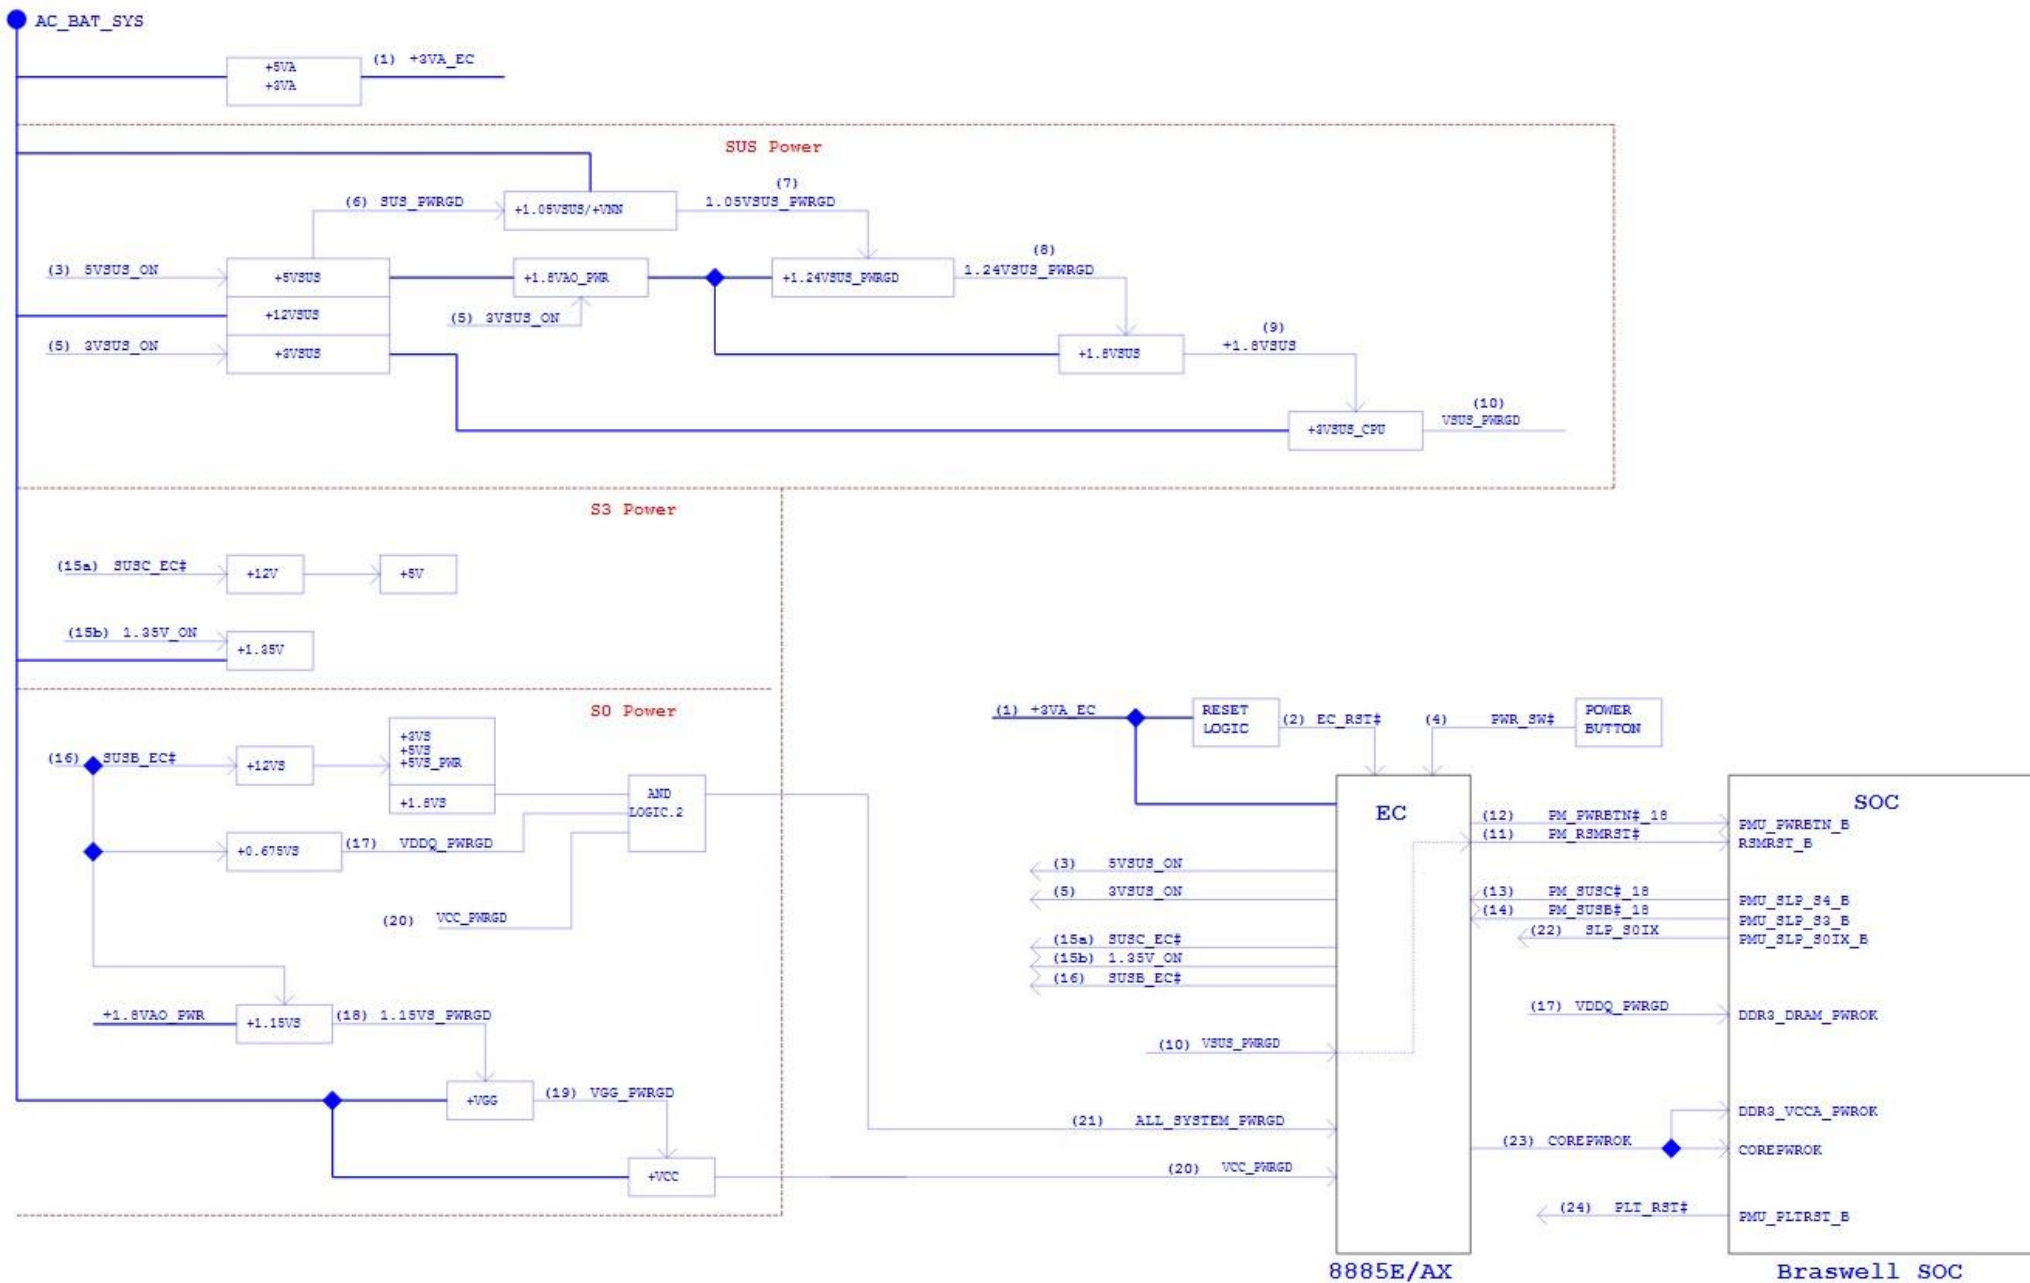

P552SJ Repair Guide

BLOCK DIAGRAM

P452SJ/ SCHEMATIC Revision

POWER FLOW

POWER ON SEQUENCE

AC-IN Mode

P452SJ Power On Sequence Diagram Rev.0.1

Signal Measure Point-Bottom

Signal Measure Point-Top