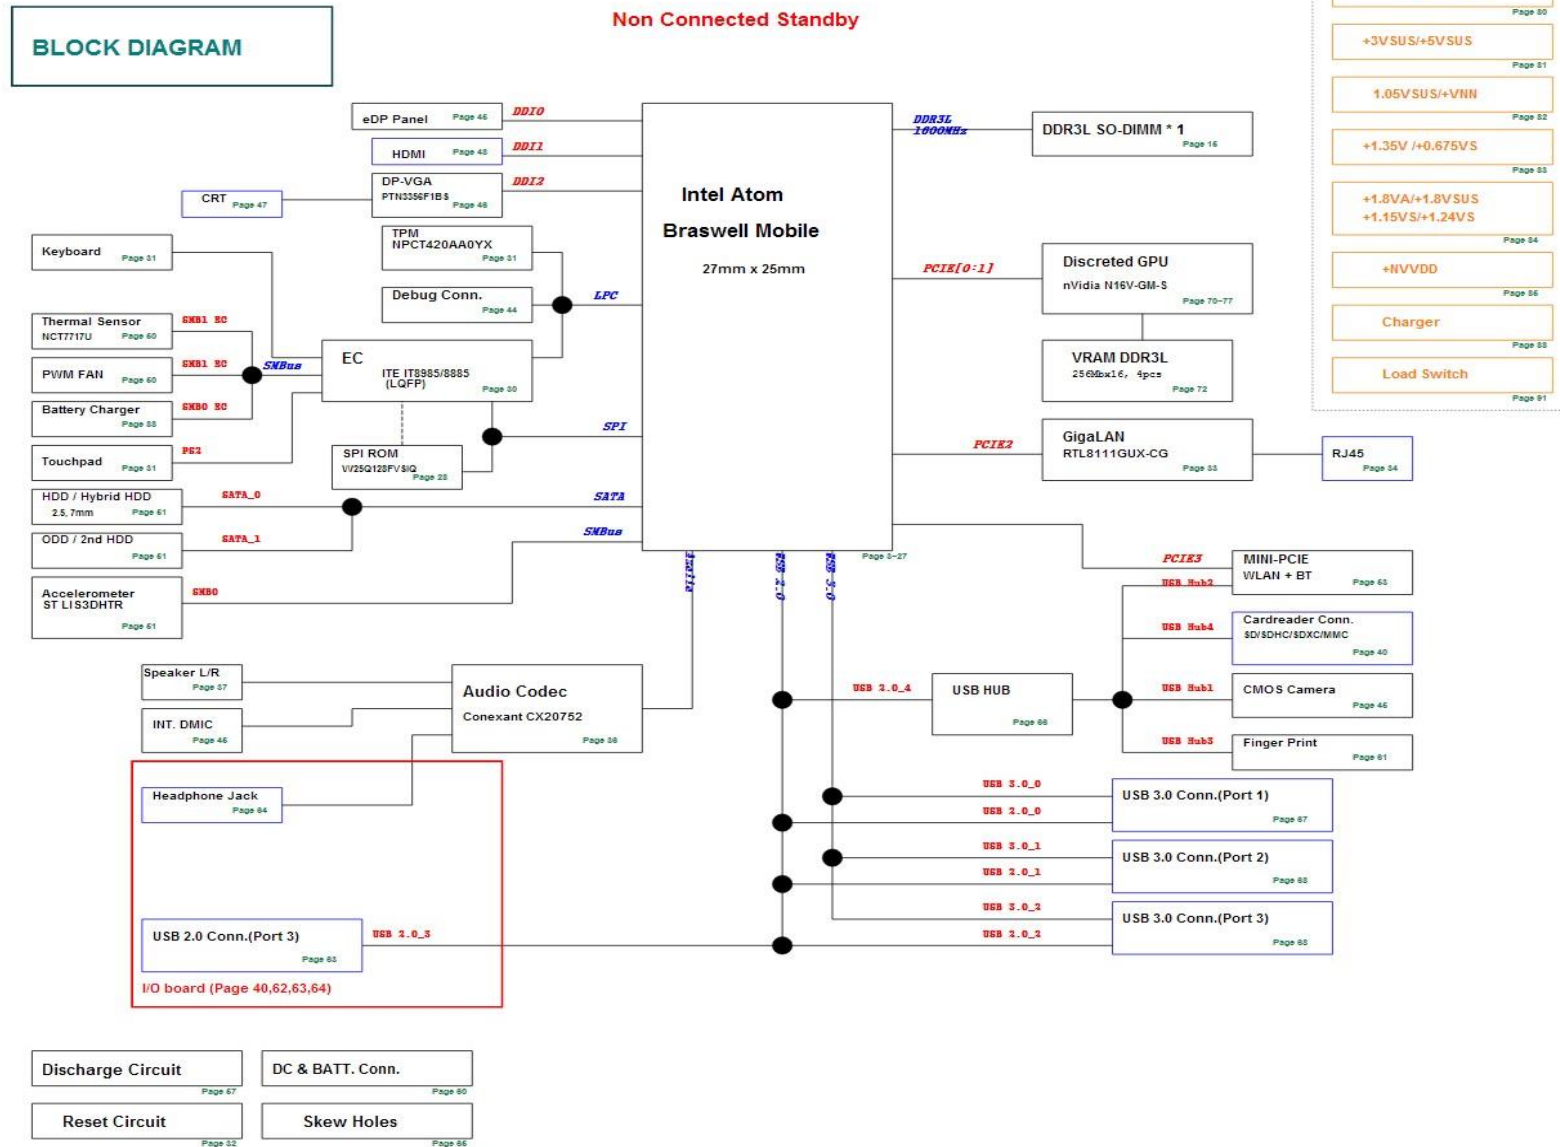

P552SJ Repair Guide

BLOCK DIAGRAM

P452SJ/ SCHEMATIC Revision

POWER FLOW

POWER ON SEQUENCE

AC-IN Mode

P452SJ Power On Sequence Diagram Rev.0.1

Signal Measure Point-Bottom

Signal Measure Point-Top