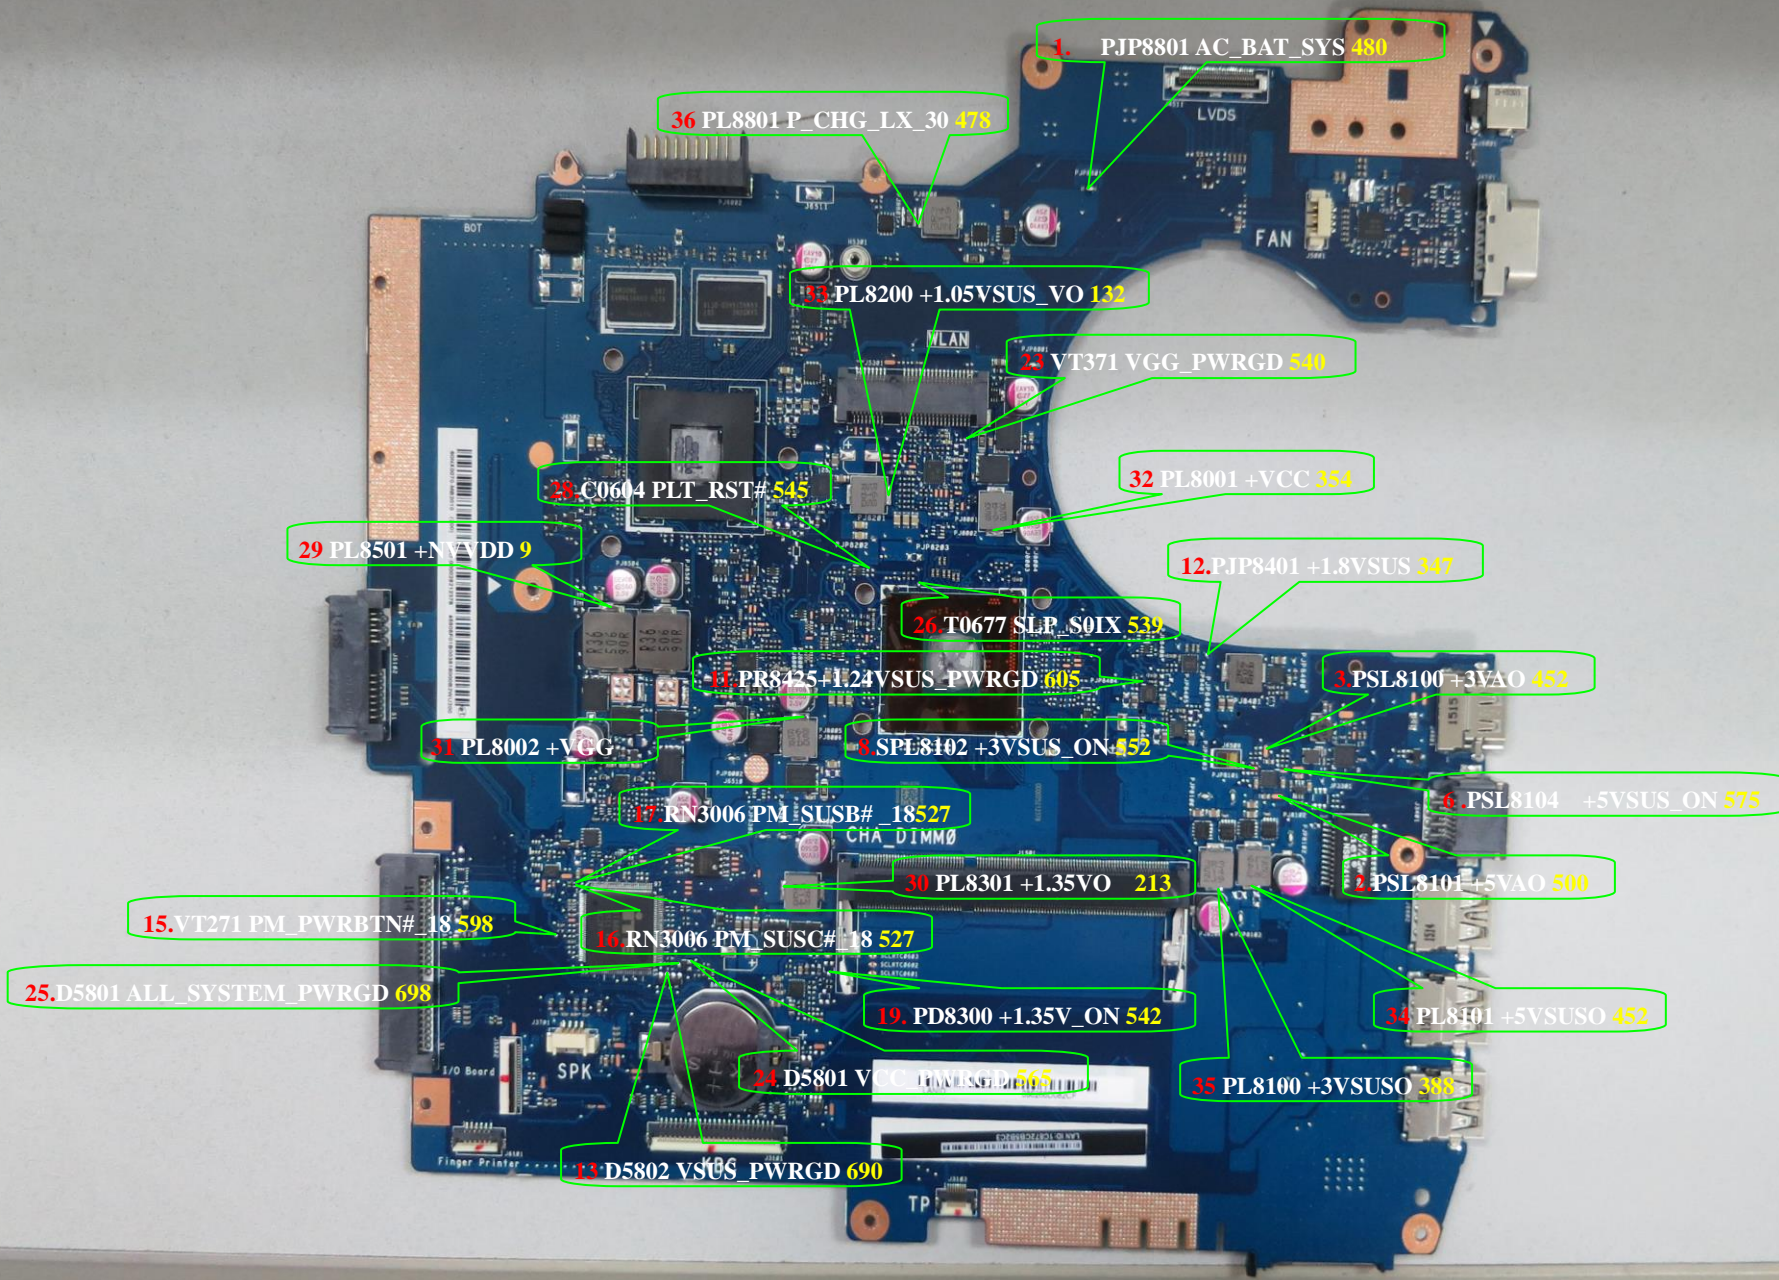

P552SJ Repair Guide

BLOCK DIAGRAM

P452SJ/ SCHEMATIC Revision

POWER FLOW

POWER ON SEQUENCE

AC-IN Mode

P452SJ Power On Sequence Diagram Rev.0.1

Signal Measure Point-Bottom

Signal Measure Point-Top