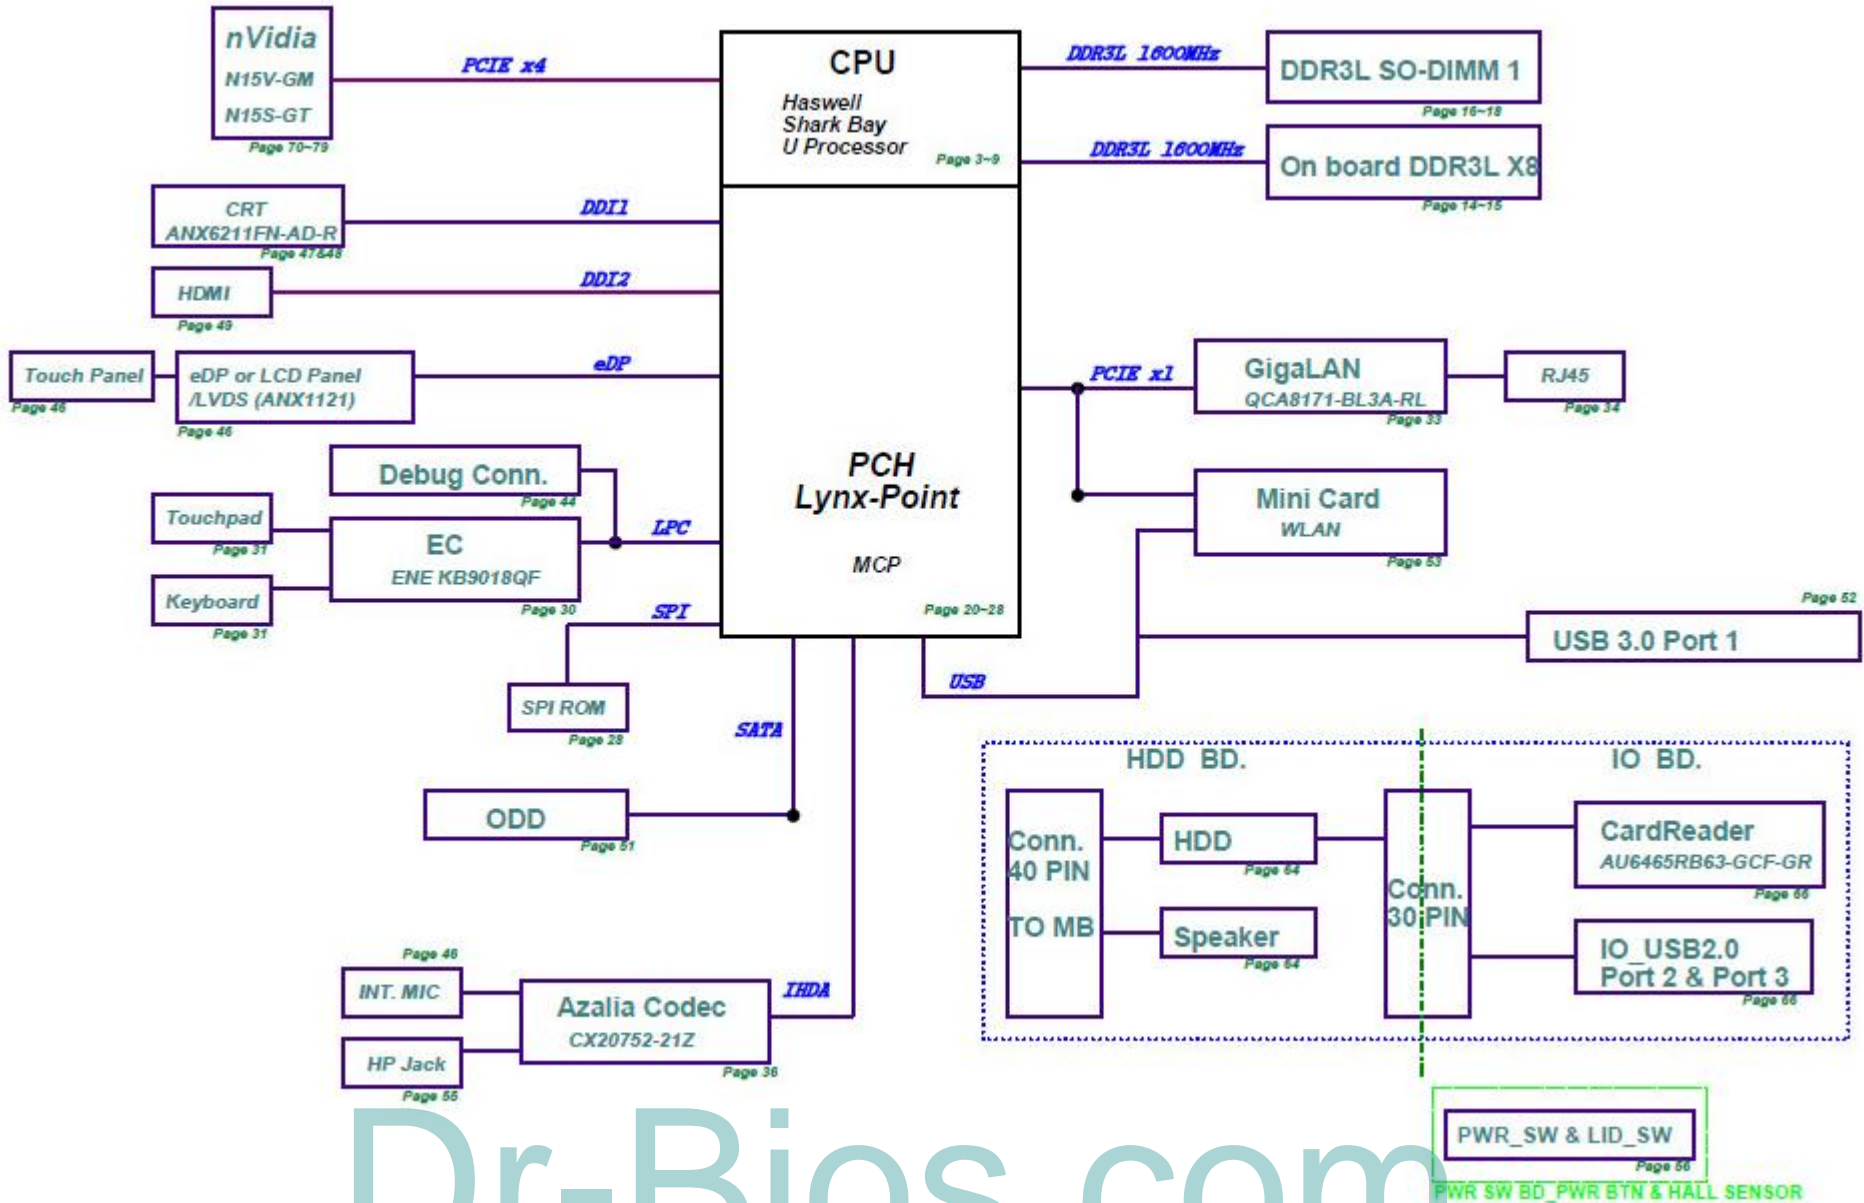

## BLOCK DIAGRAM

# POWER FLOW

# AC POWER ON SEQUENCE

AC-IN Mode

U53 Power-On Sequence  
Timing Diagram Rev.0.14

Dr-Bios.com

# Signal Measure Point-Top