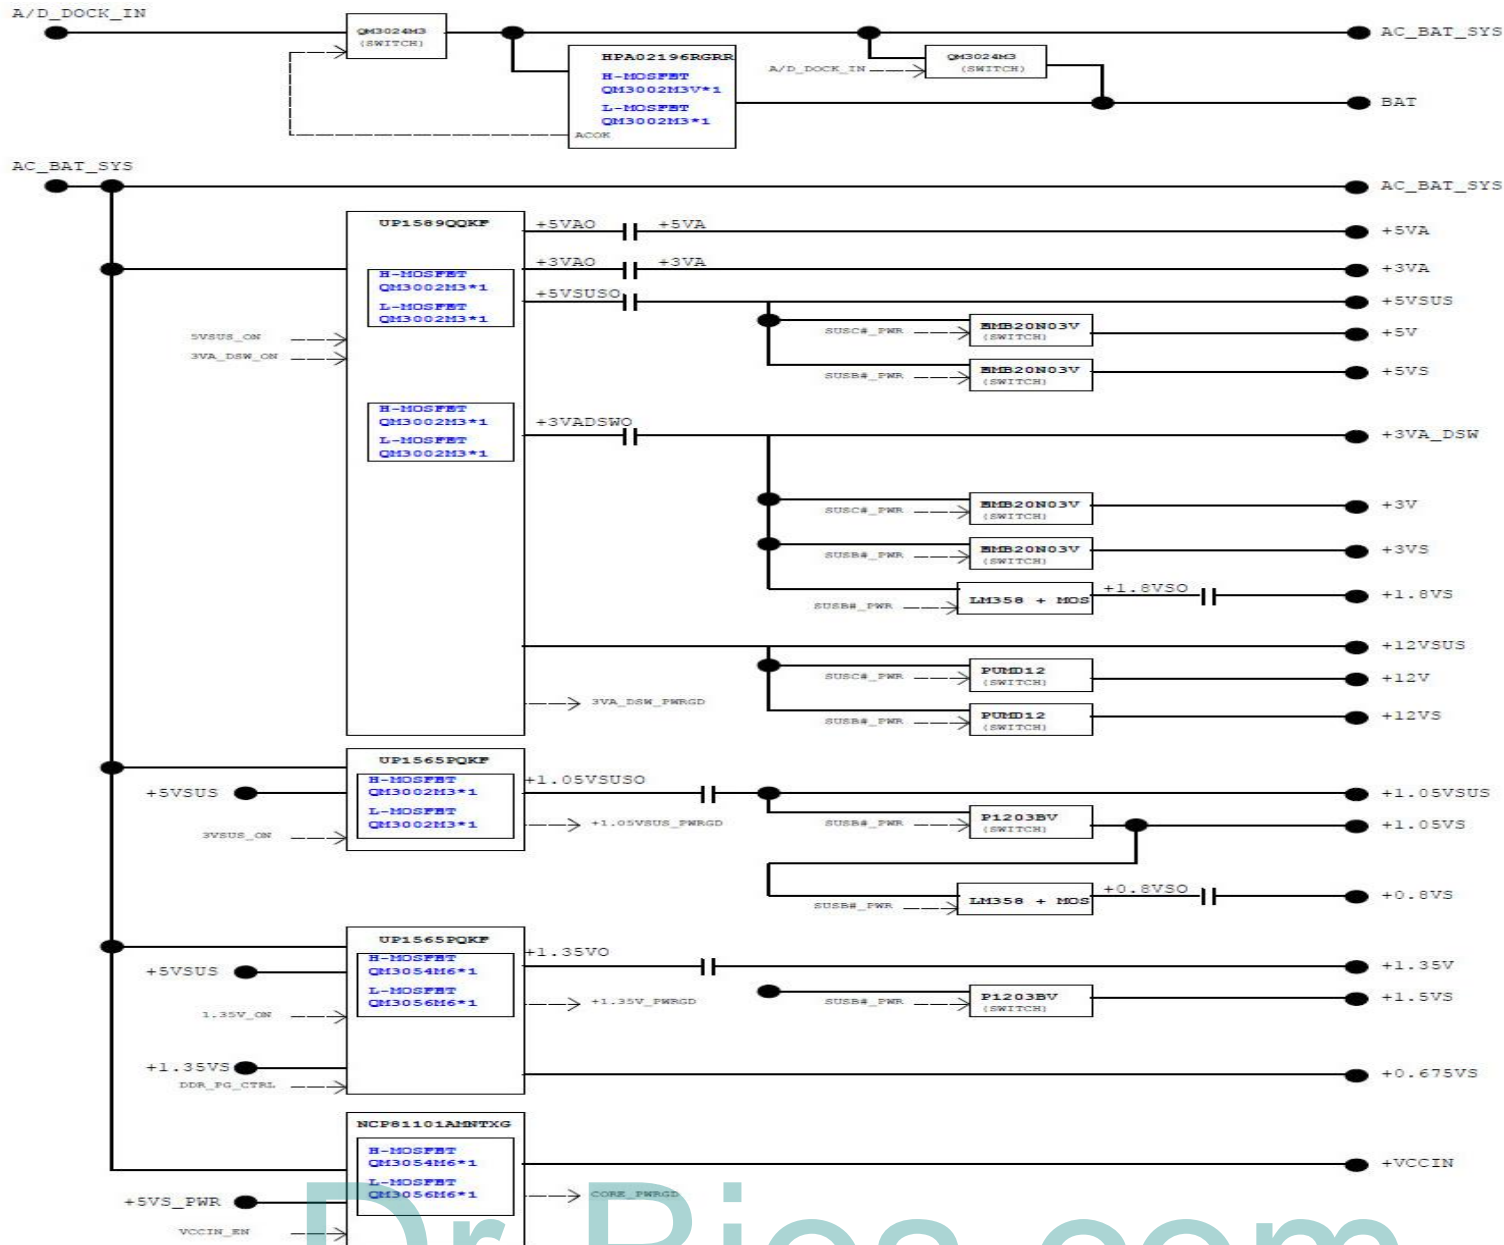

## BLOCK DIAGRAM

# POWER FLOW

# AC POWER ON SEQUENCE

AC-IN Mode

U53 Power-On Sequence  
Timing Diagram Rev.0.14

Dr-Bios.com

# Signal Measure Point-Top