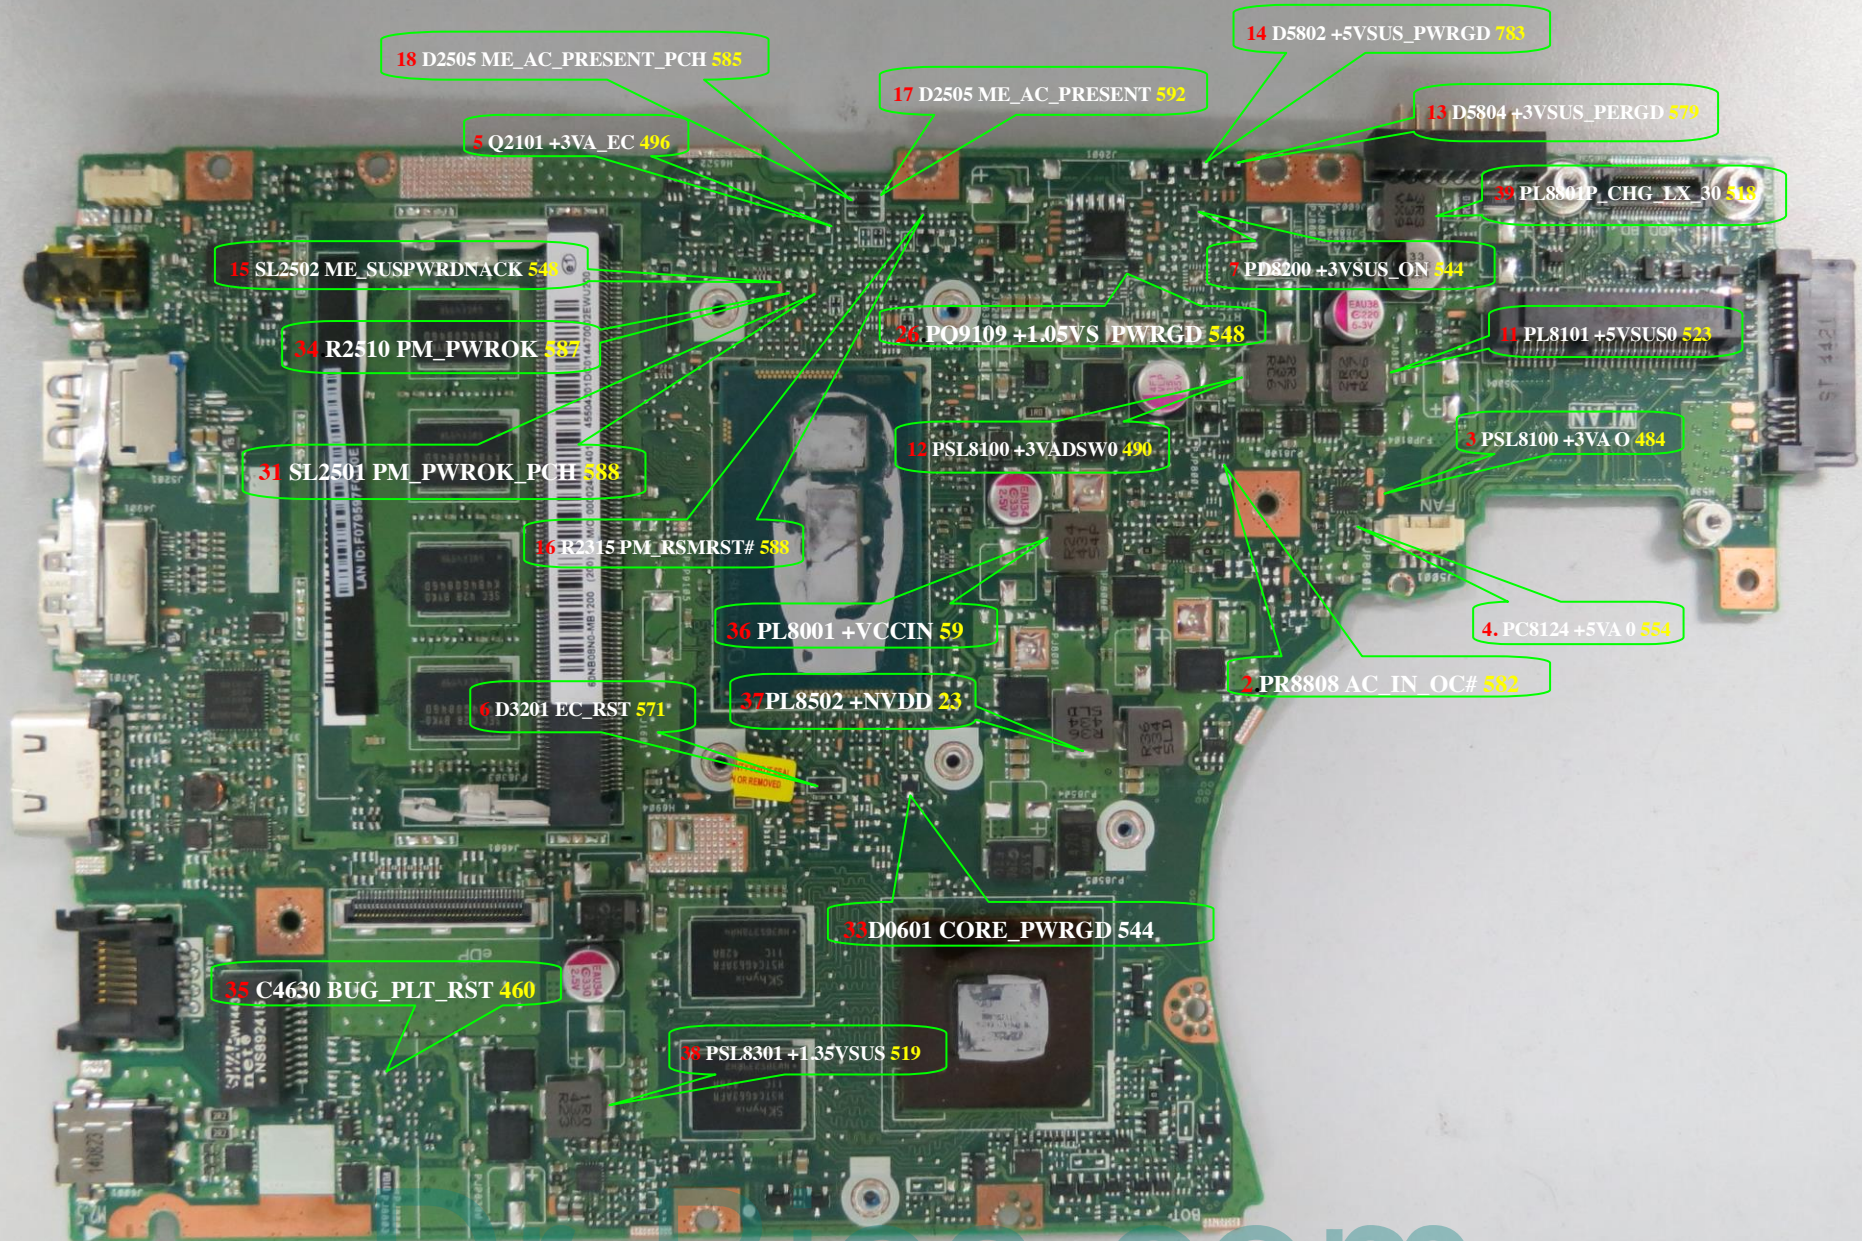

# AC POWER ON SEQUENCE

AC-IN Mode

U53 Power-On Sequence  
Timing Diagram Rev.0.14

Dr-Bios.com

# DC POWER ON SEQUENCE

DC-IN Mode

U53 Power-On Sequence  
Timing Diagram Rev.0.14

Dr-Bios.com

# Signal Measure Point-Bottom

# Signal Measure Point-Top