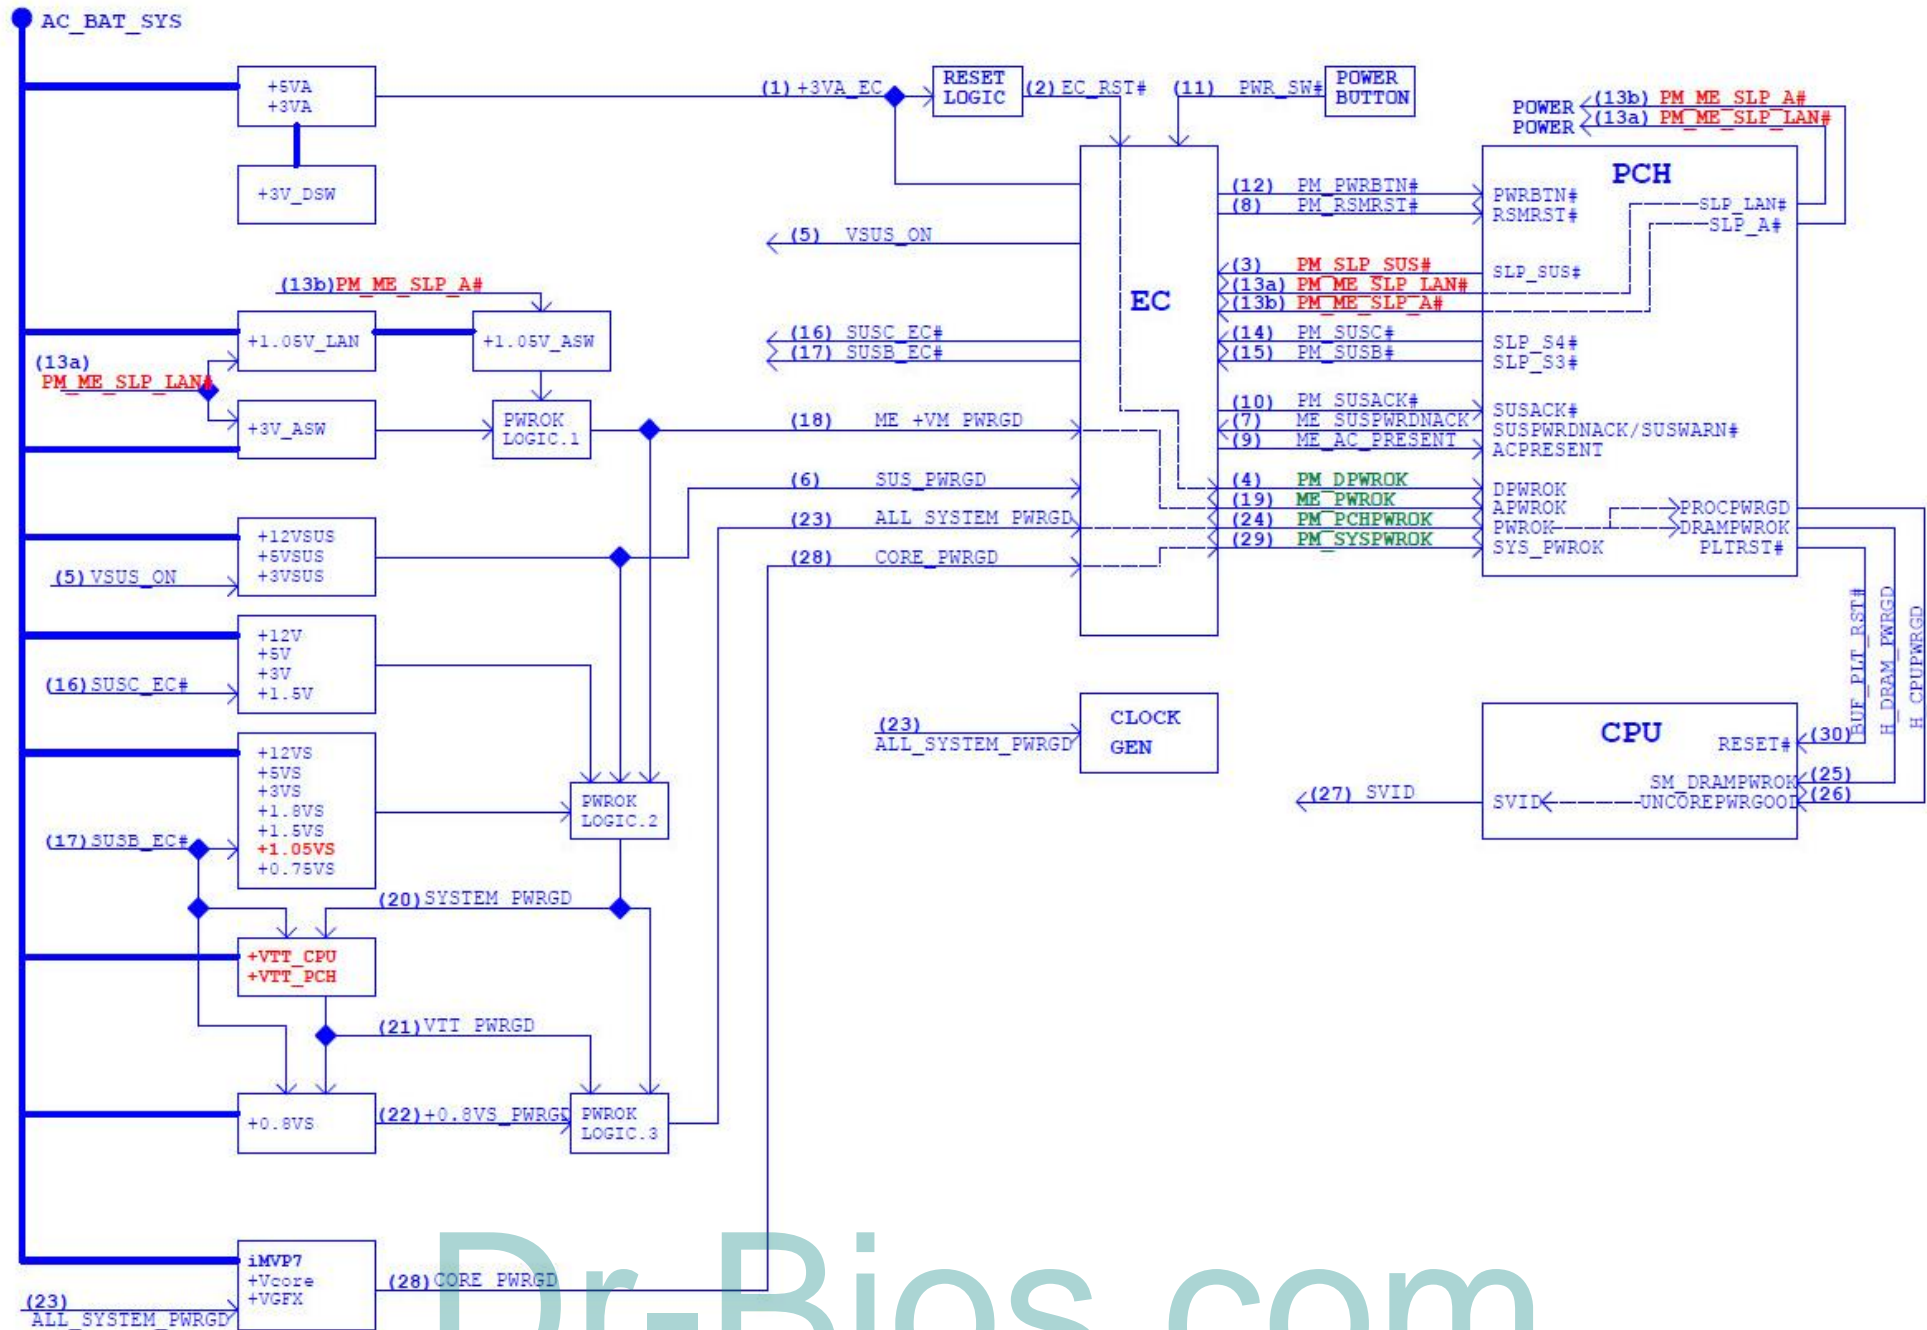

## BLOCK DIAGRAM

# POWER FLOW

# AC POWER ON SEQUENCE

AC-IN Mode

U53 Power-On Sequence  
Timing Diagram Rev.0.14

Dr-Bios.com

# Signal Measure Point-Top