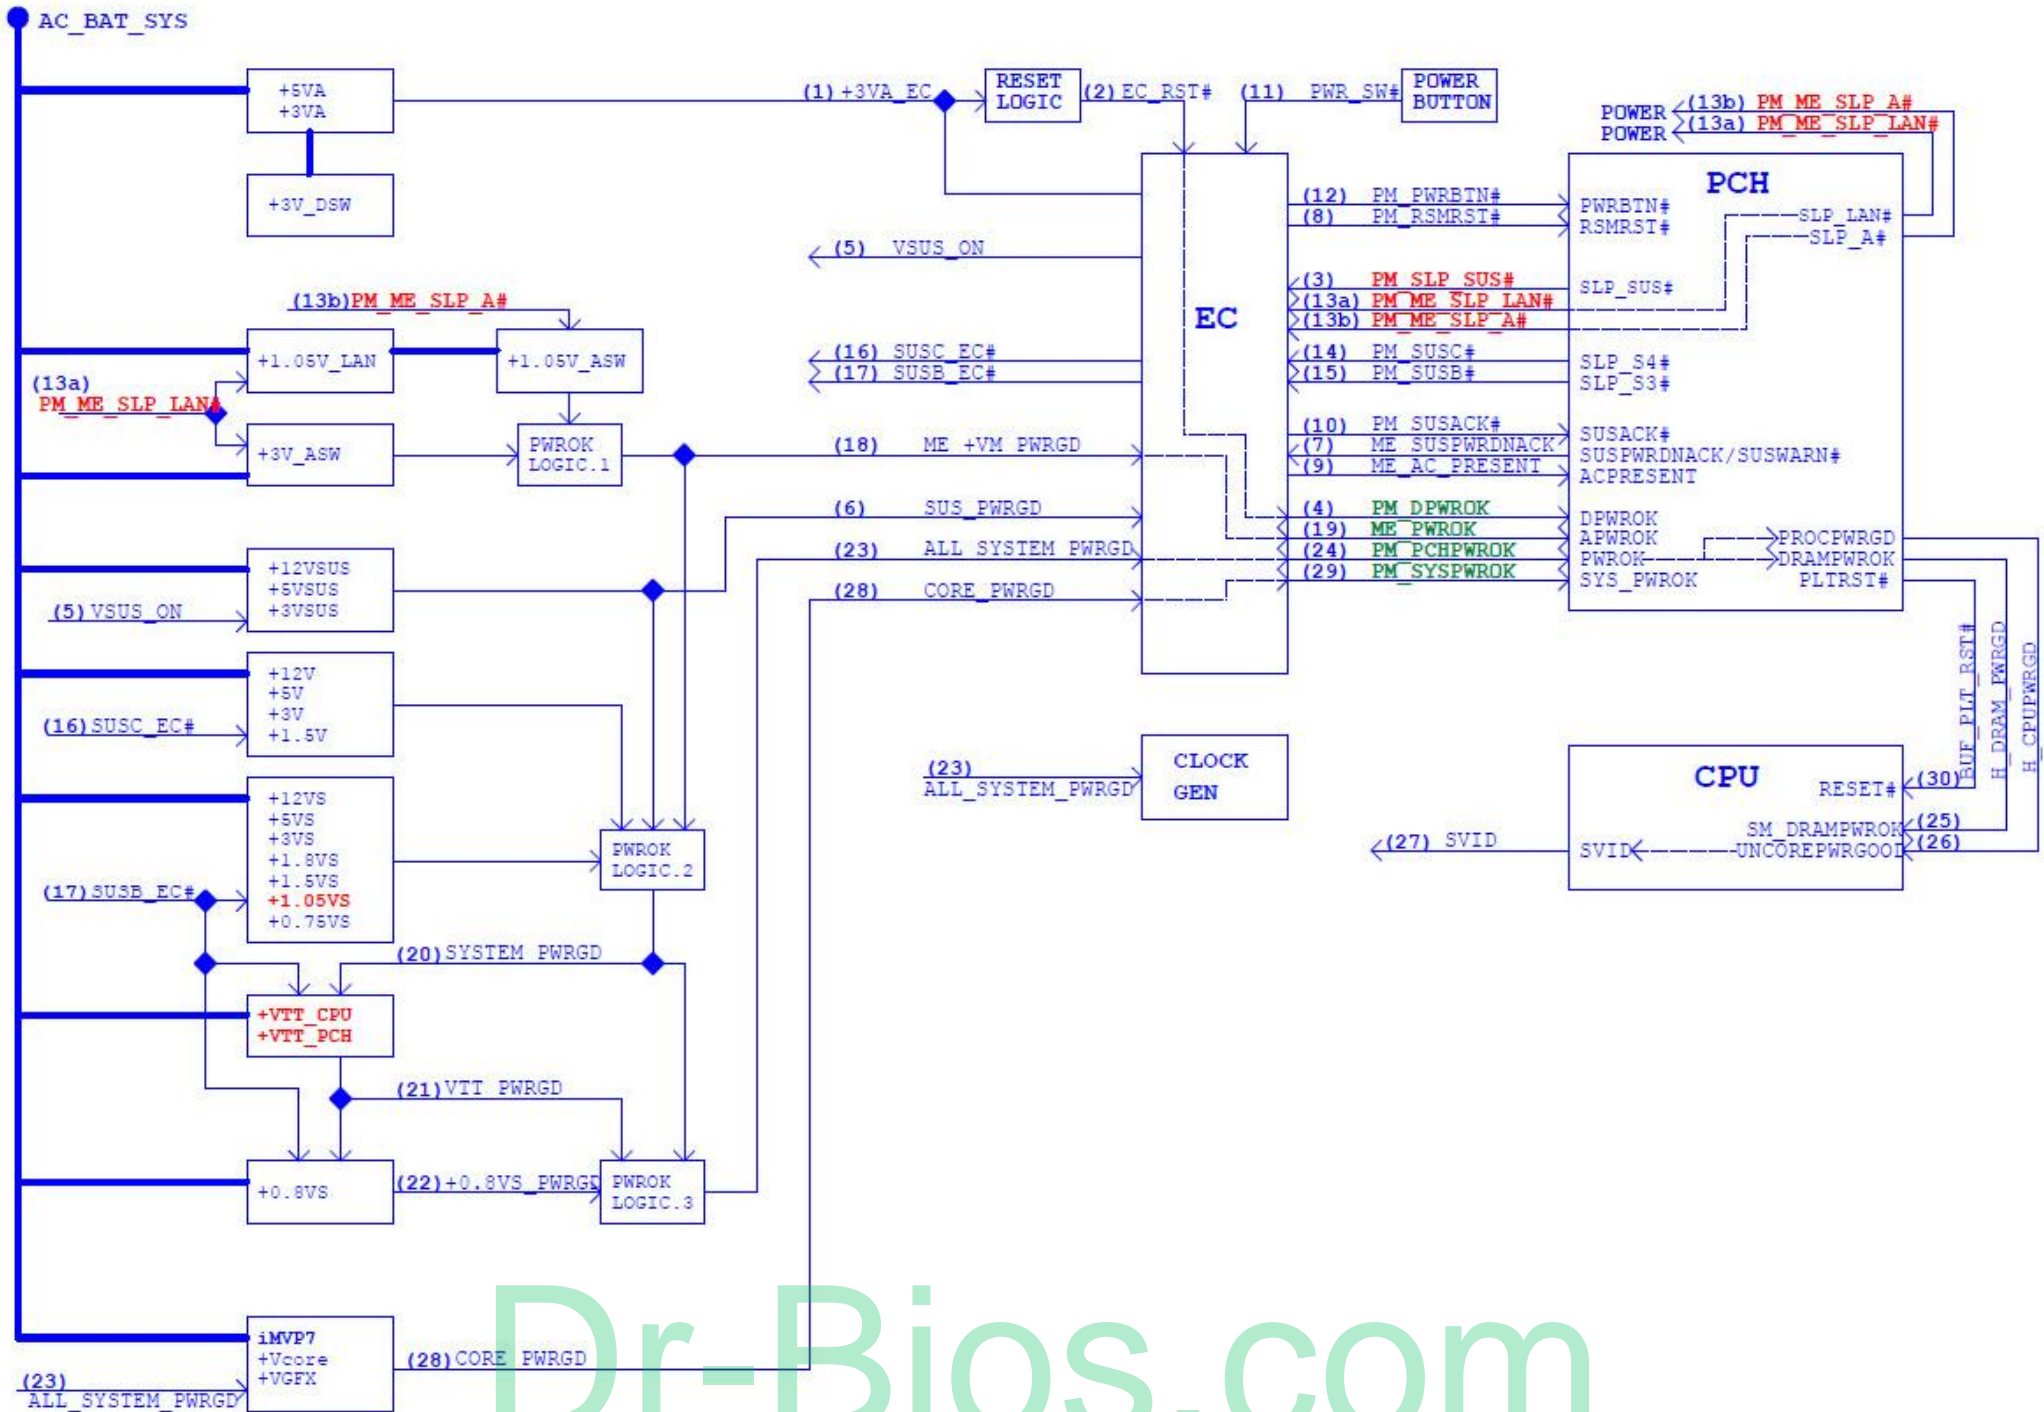

S300CA Repair Guide

S300CA BLOCK DIAGRAM

Dr BIOS.com

POWER FLOW

POWER ON SEQUENCE

AC-IN Mode

Power-On Sequence

Dr-Bios.com

DC-IN Mode

Power-On Sequence

Dr-Bios.com

Signal Measure Point-Bottom

Dr-Bios.com

Signal Measure Point-Top