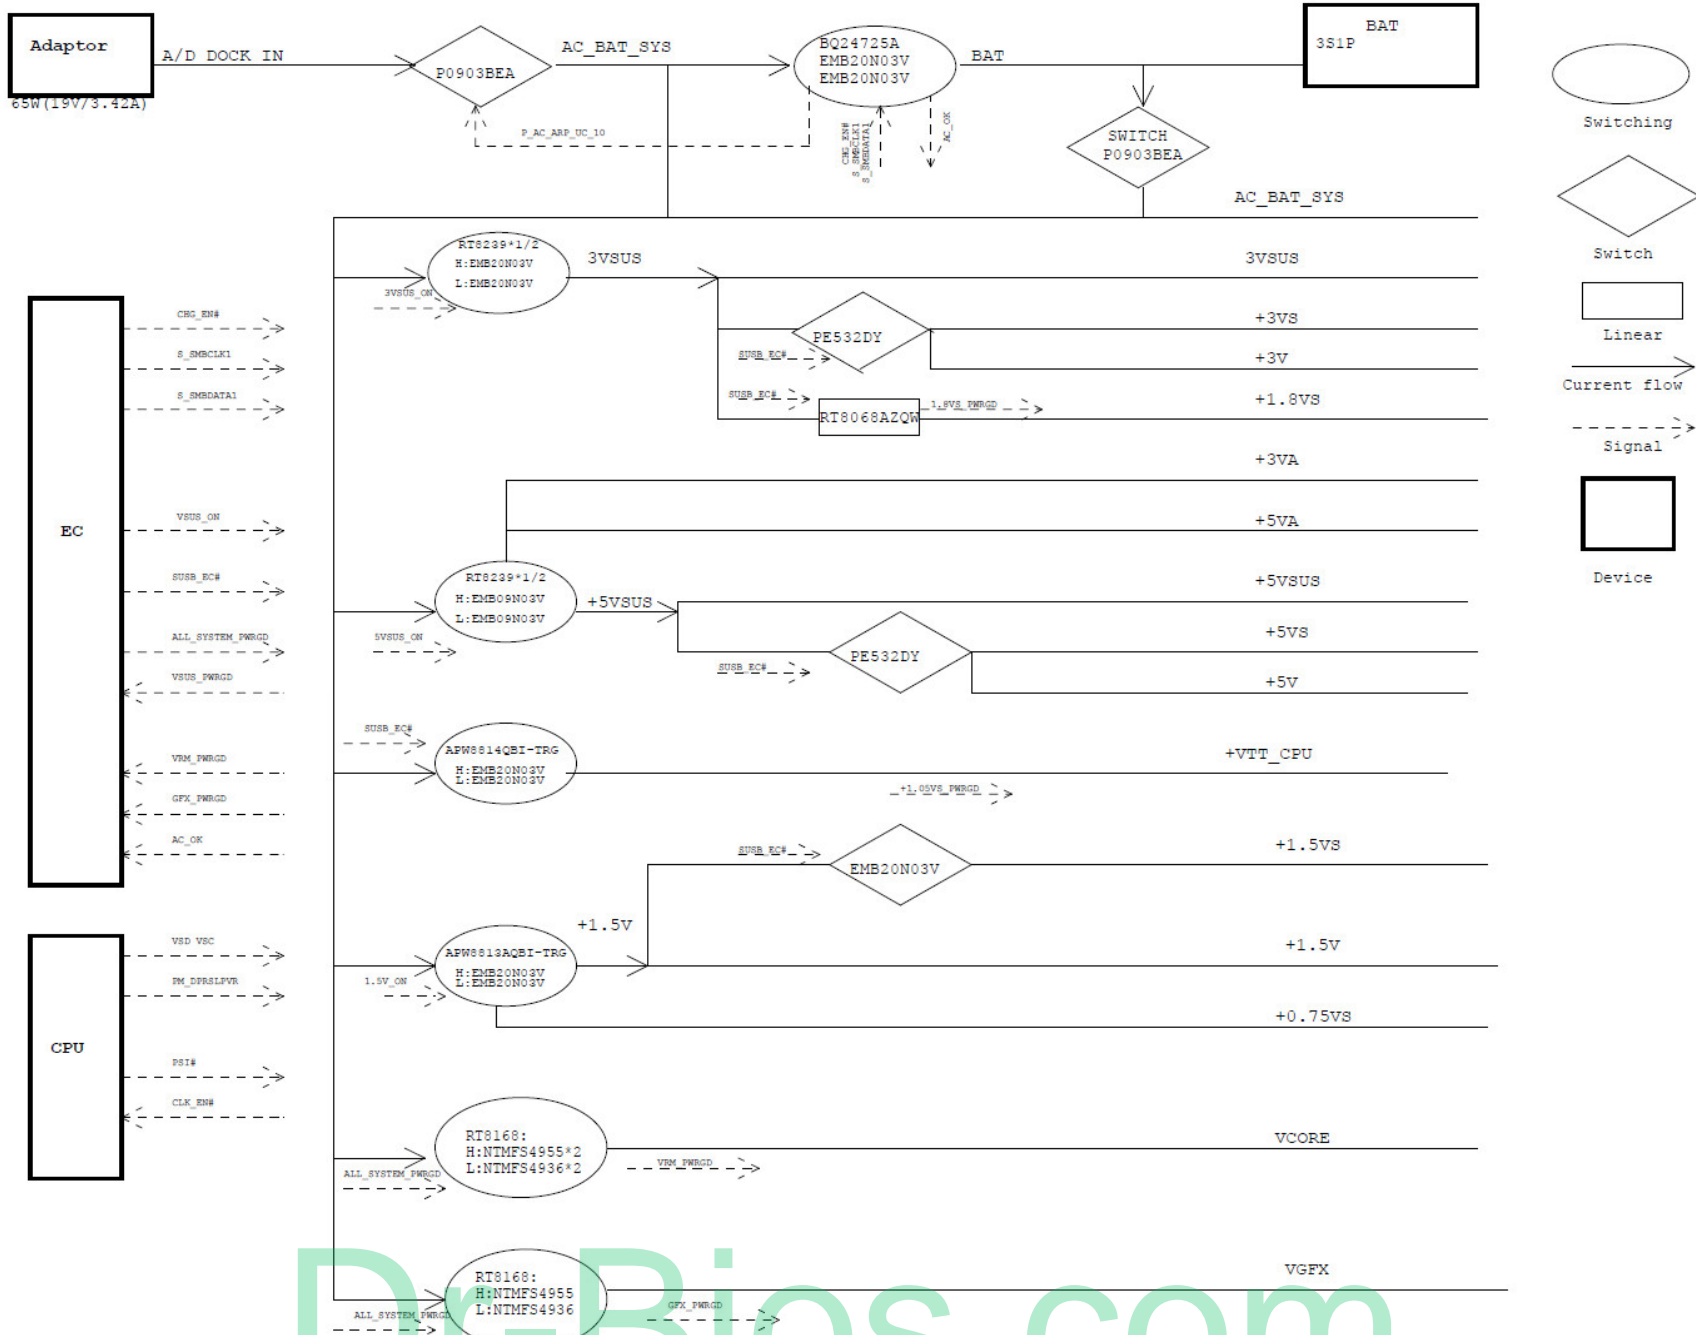

S300CA Repair Guide

S300CA BLOCK DIAGRAM

Dr BIOS.com

POWER FLOW

POWER ON SEQUENCE

AC-IN Mode

Power-On Sequence

Dr-Bios.com

DC-IN Mode

Power-On Sequence

Dr-Bios.com

Signal Measure Point-Bottom

Dr-Bios.com

Signal Measure Point-Top