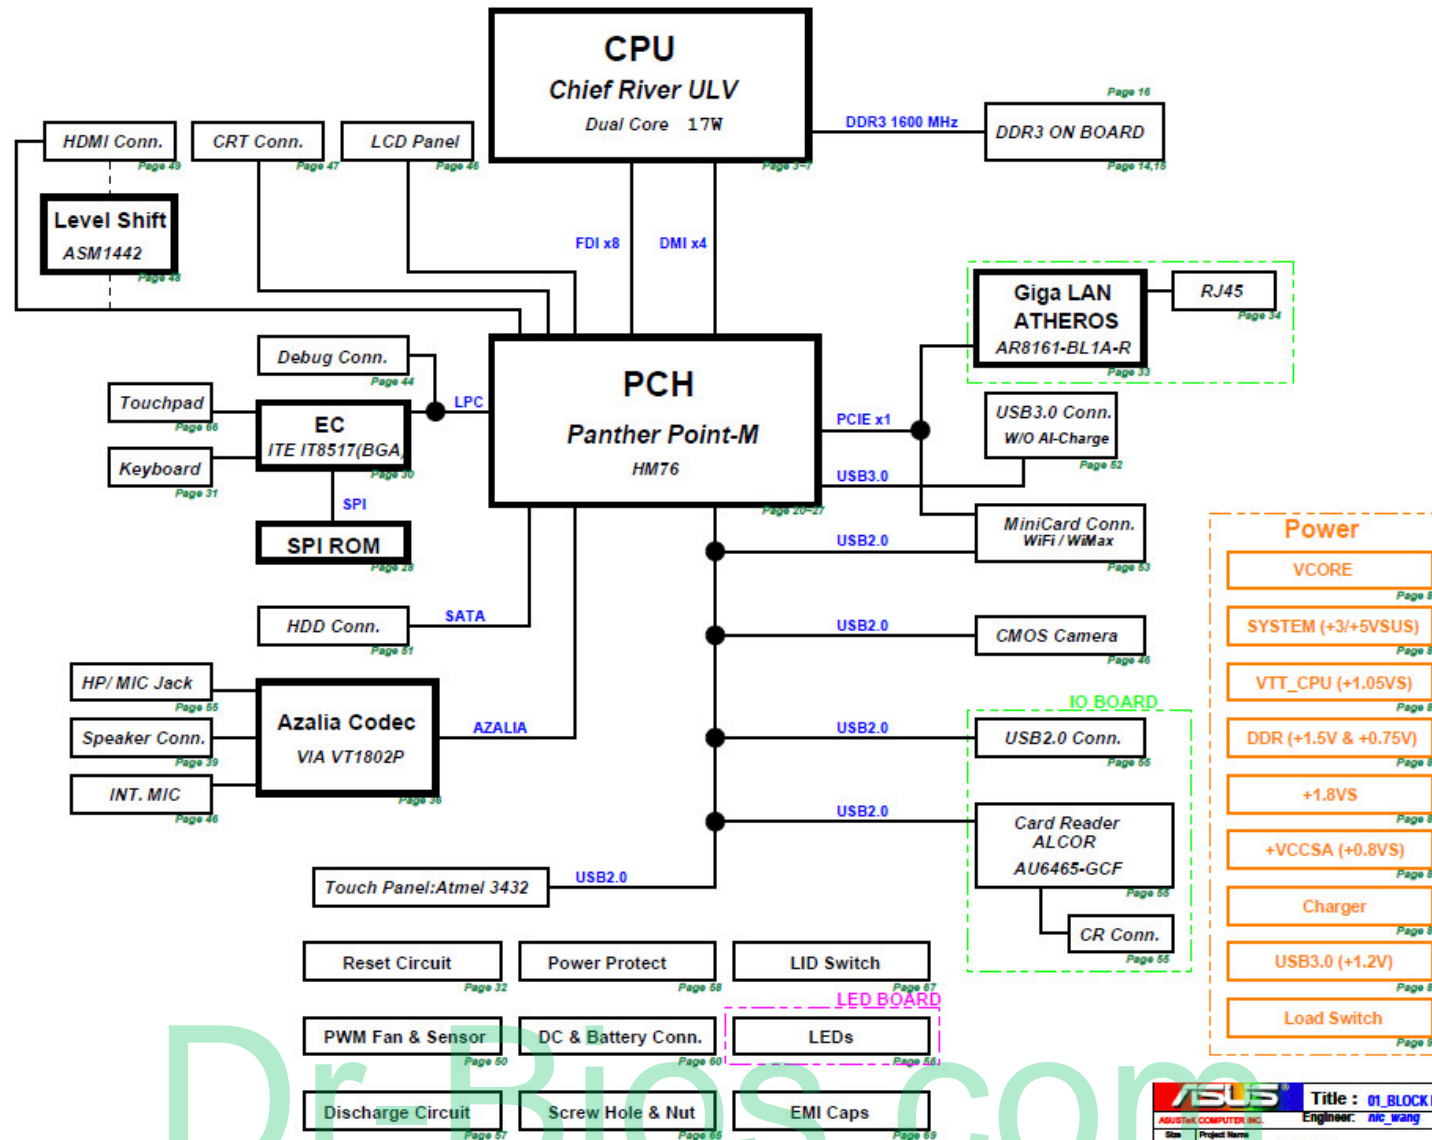

S300CA Repair Guide

S300CA BLOCK DIAGRAM

Dr BIOS.com

POWER FLOW

POWER ON SEQUENCE

AC-IN Mode

Power-On Sequence

Dr-Bios.com

DC-IN Mode

Power-On Sequence

Dr-Bios.com

Signal Measure Point-Bottom

Dr-Bios.com

Signal Measure Point-Top