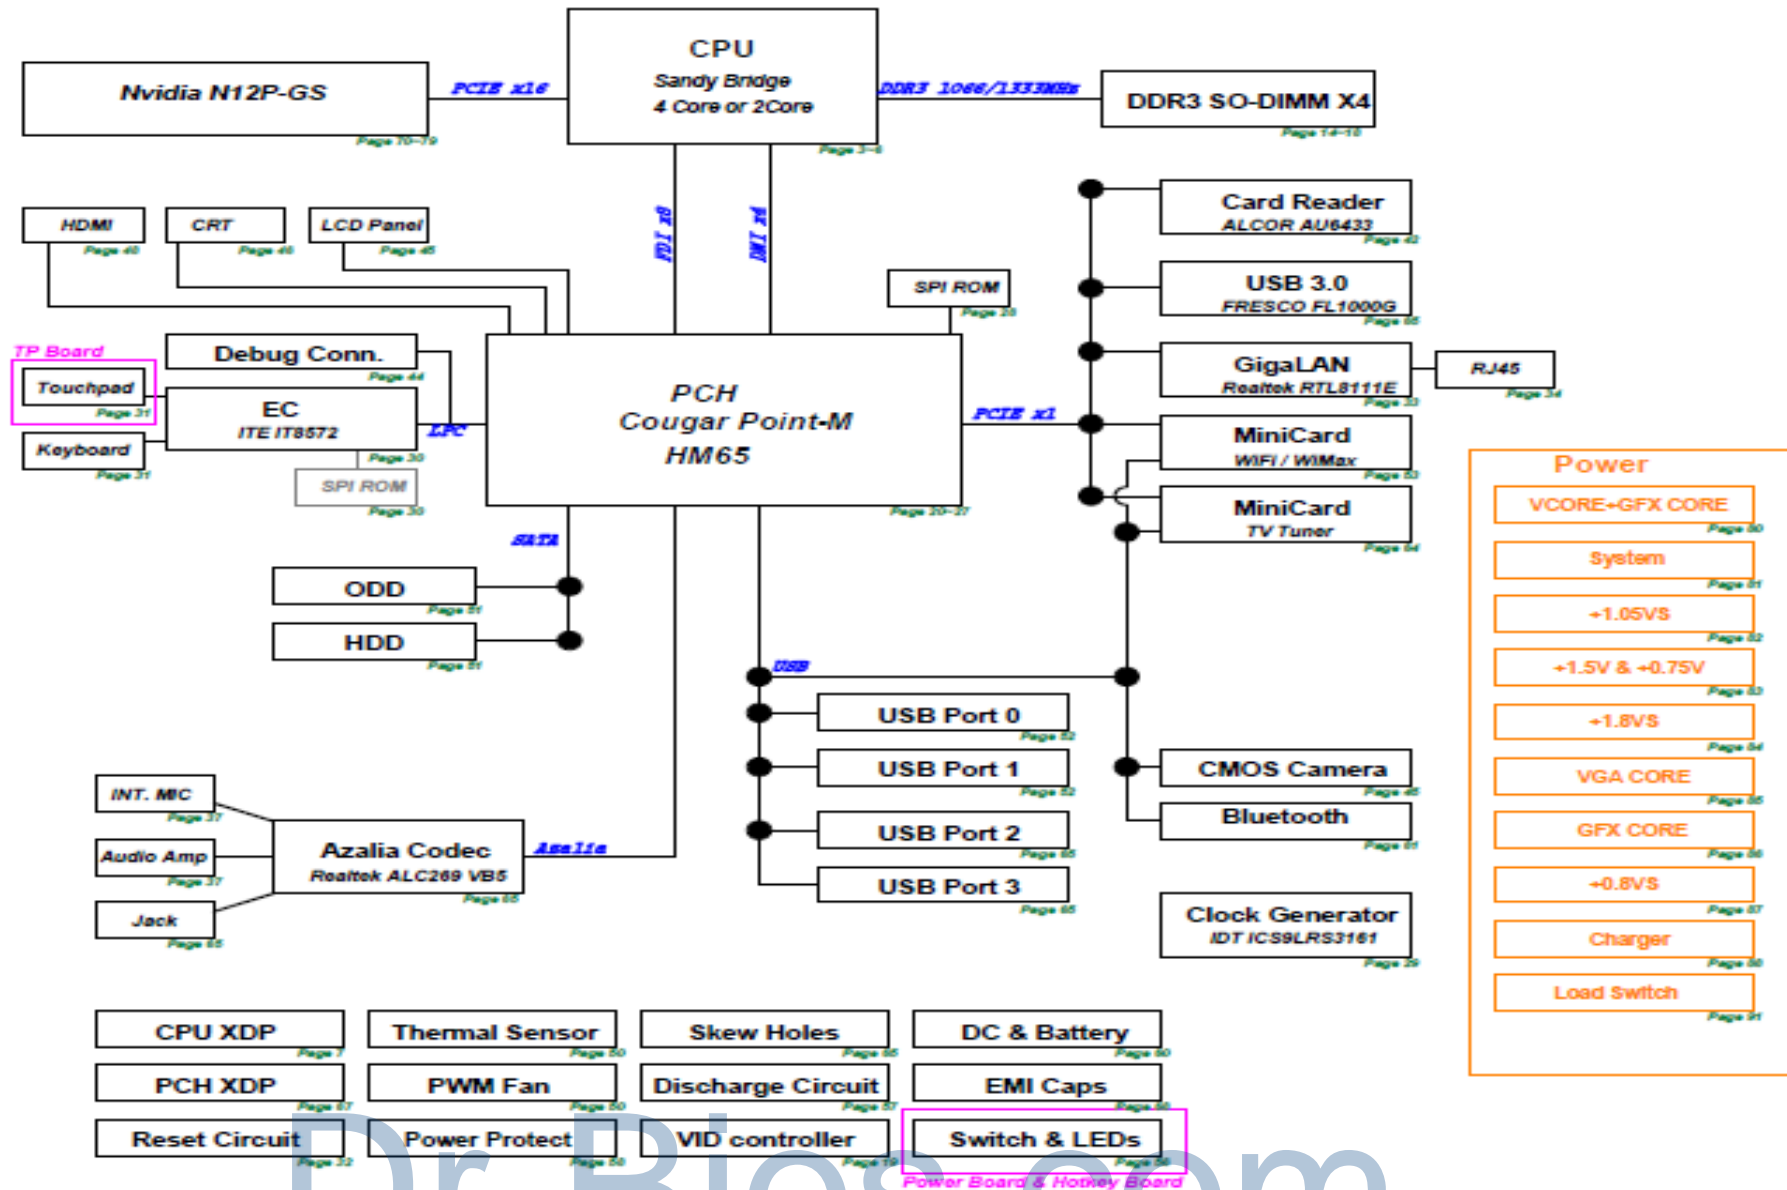

# K53SV Repair Guide

# POWER FLOW

Dr-Bios.com

# Voltage & Signal Measure Point TOP

# Voltage & Signal Measure Point Bottom