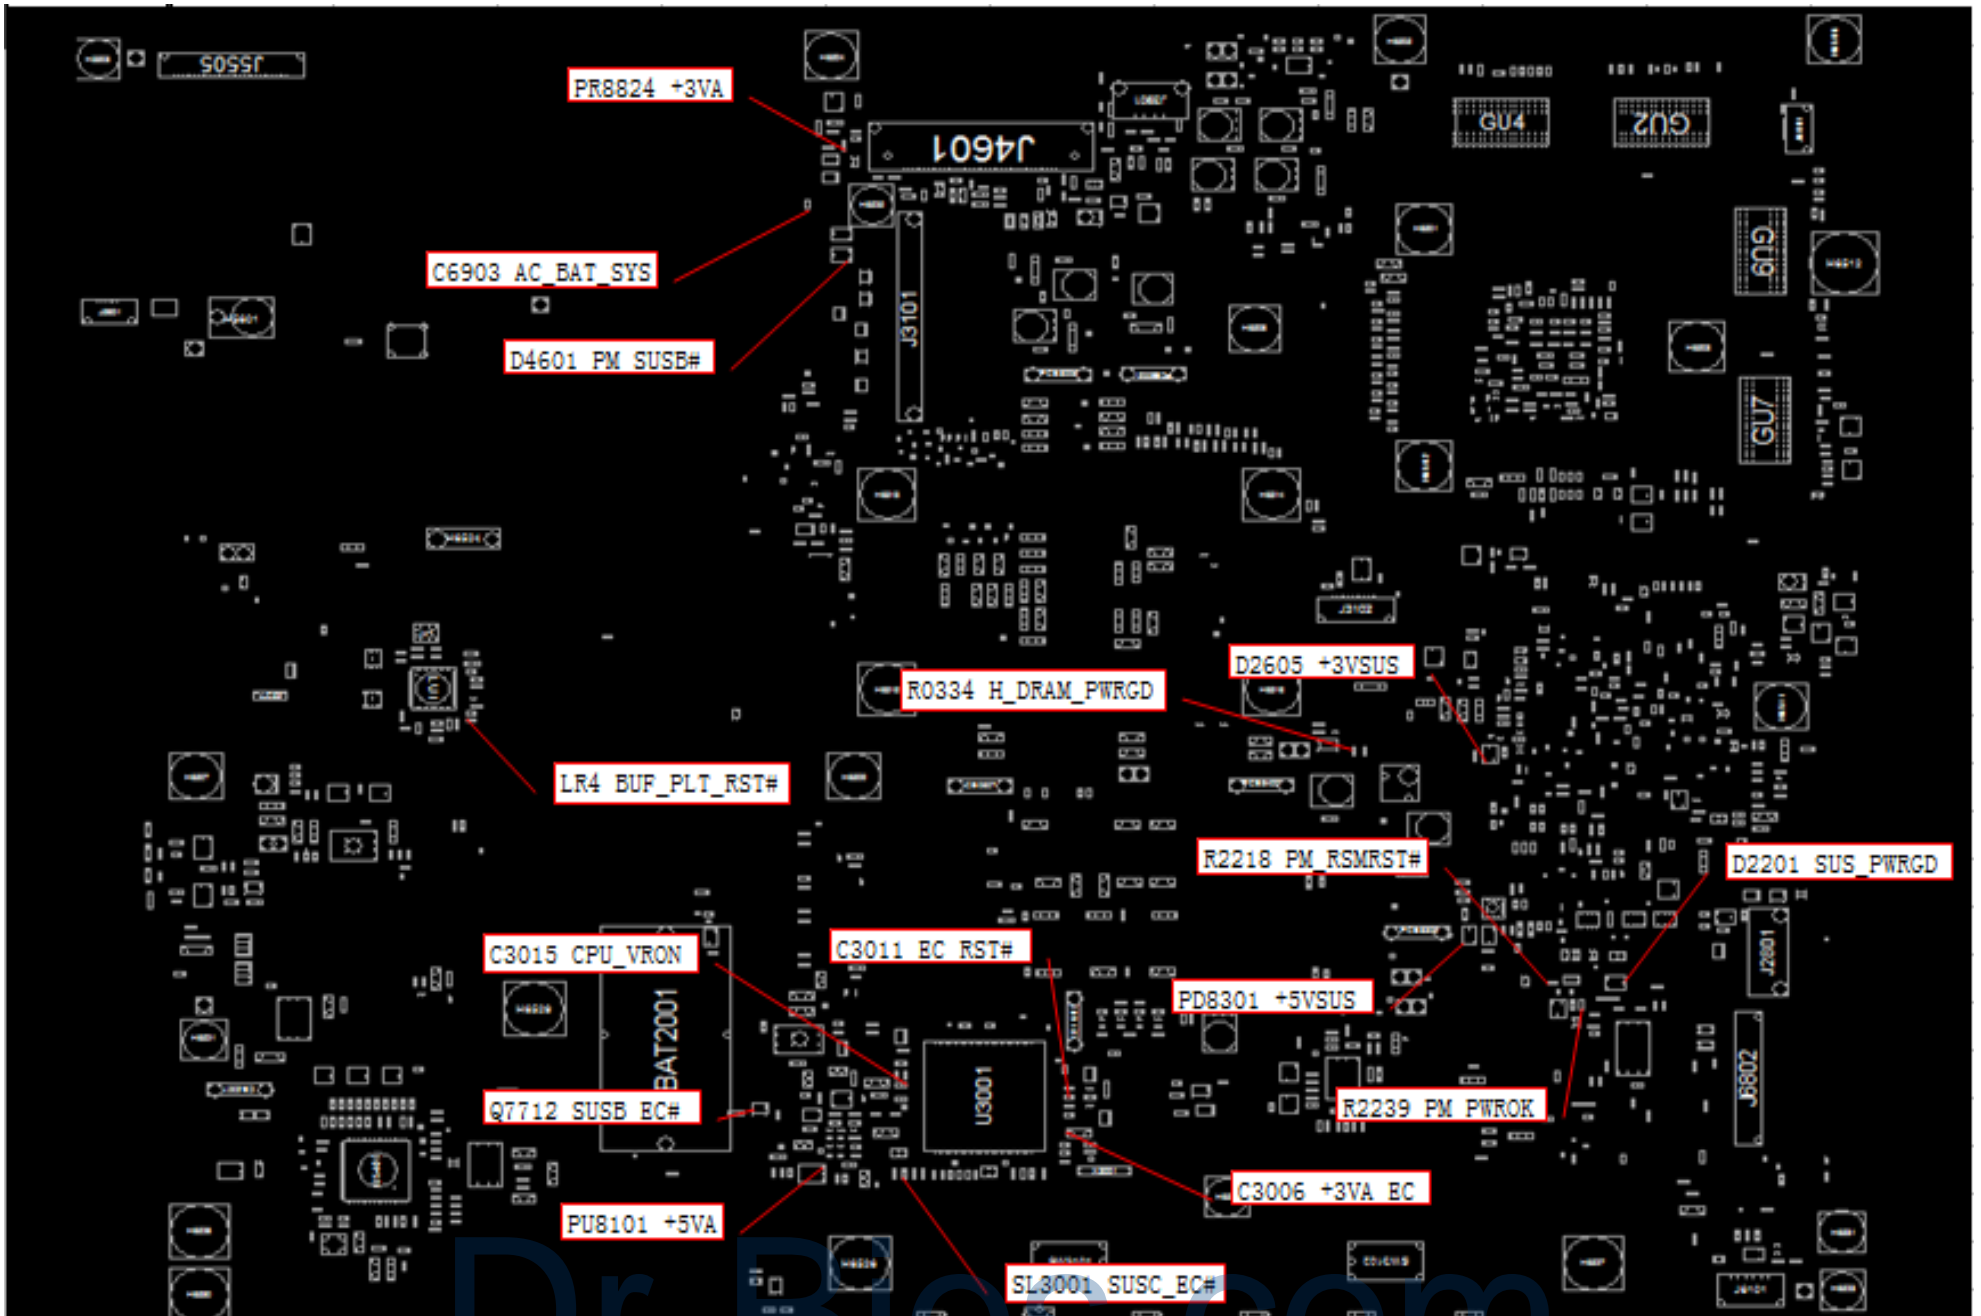

# POWER FLOW

Dr-Bios.com

# POWER ON SEQUENCE

U53 Power On Sequence Diagram Rev.0.14

# Voltage & Signal Measure Point TOP

# Voltage & Signal Measure Point Bottom