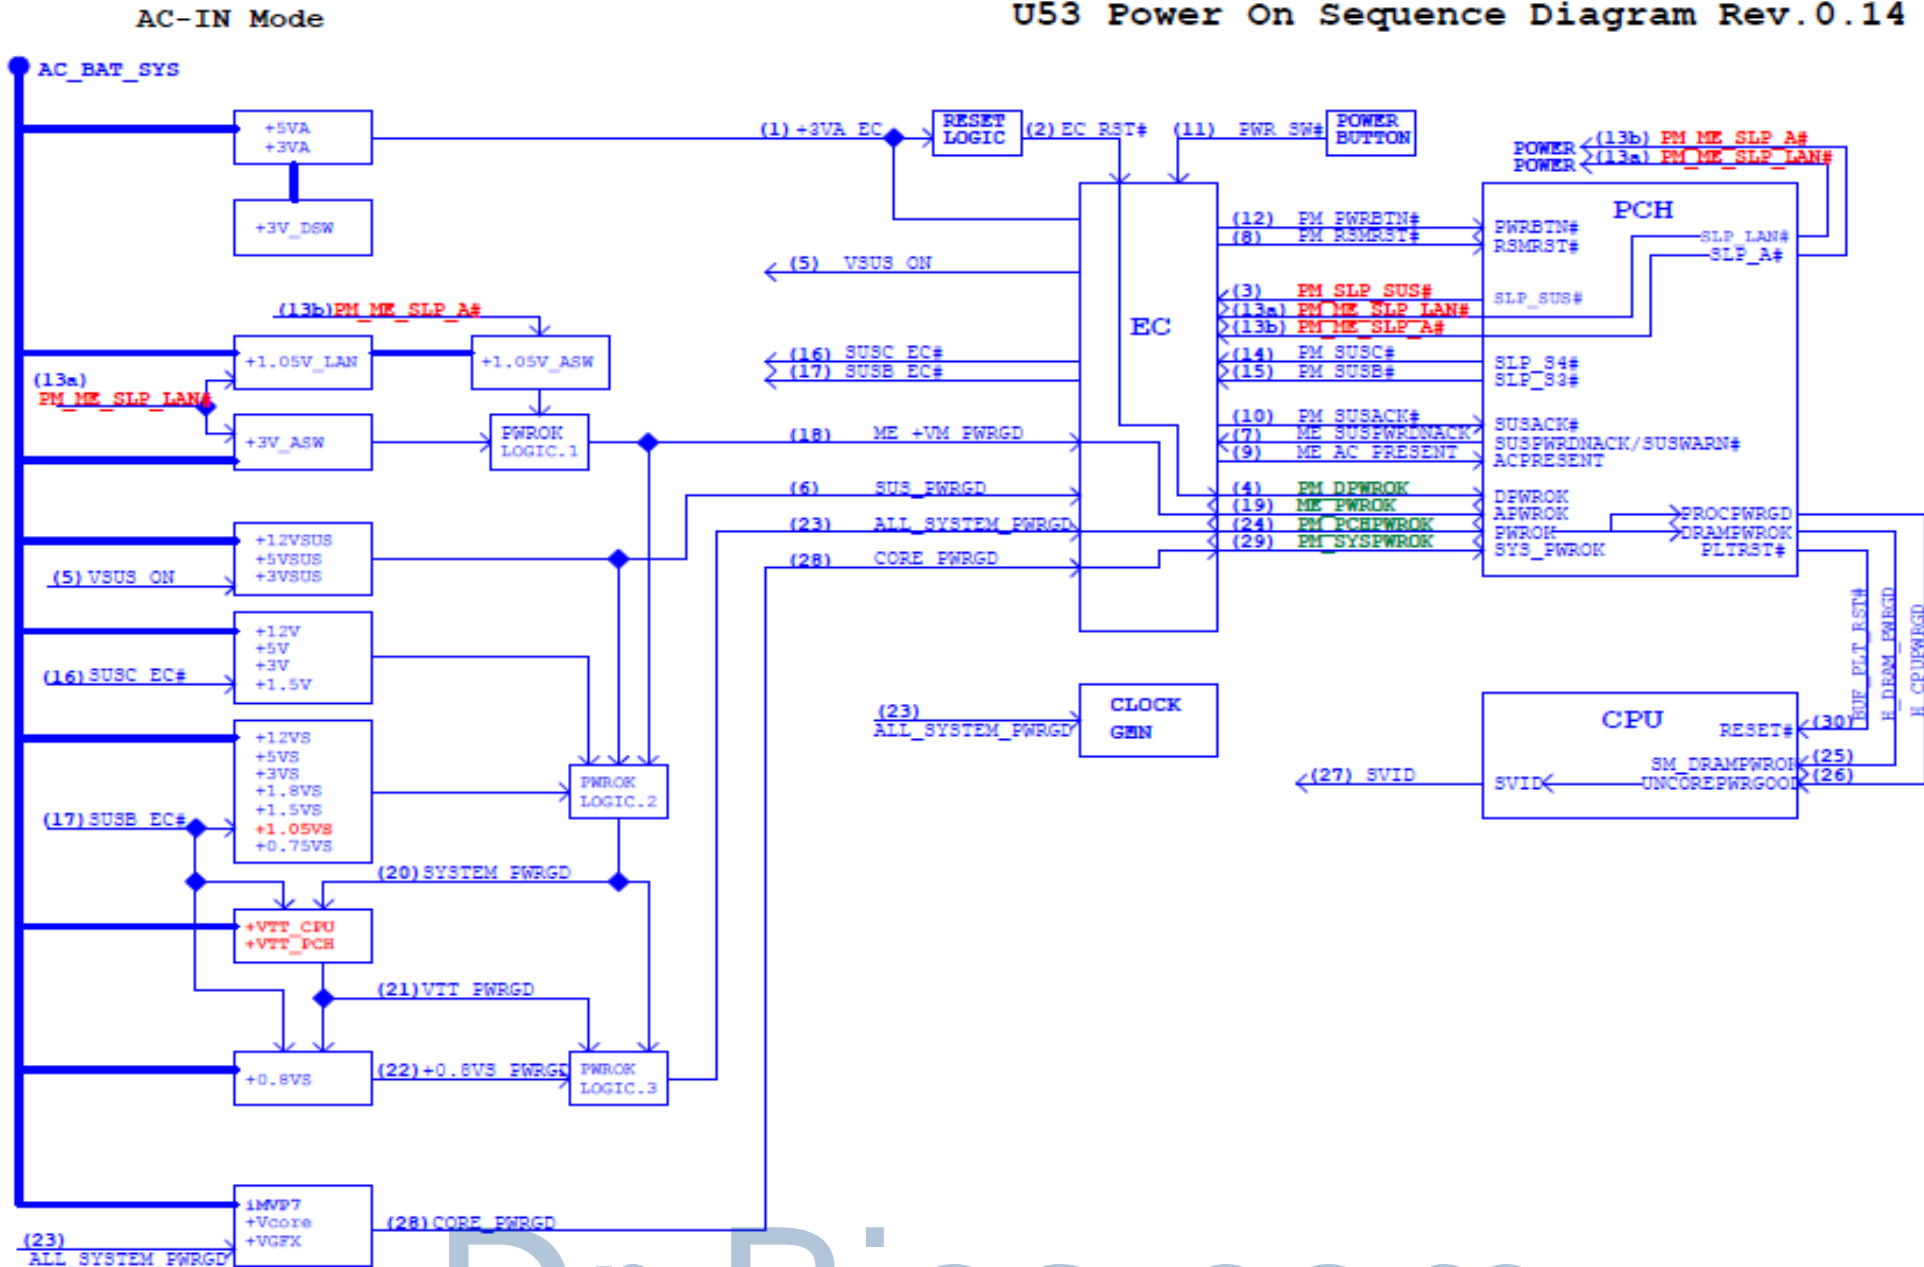

# POWER FLOW

Dr-Bios.com

# POWER ON SEQUENCE

U53 Power On Sequence Diagram Rev.0.14

# Voltage & Signal Measure Point TOP

# Voltage & Signal Measure Point Bottom