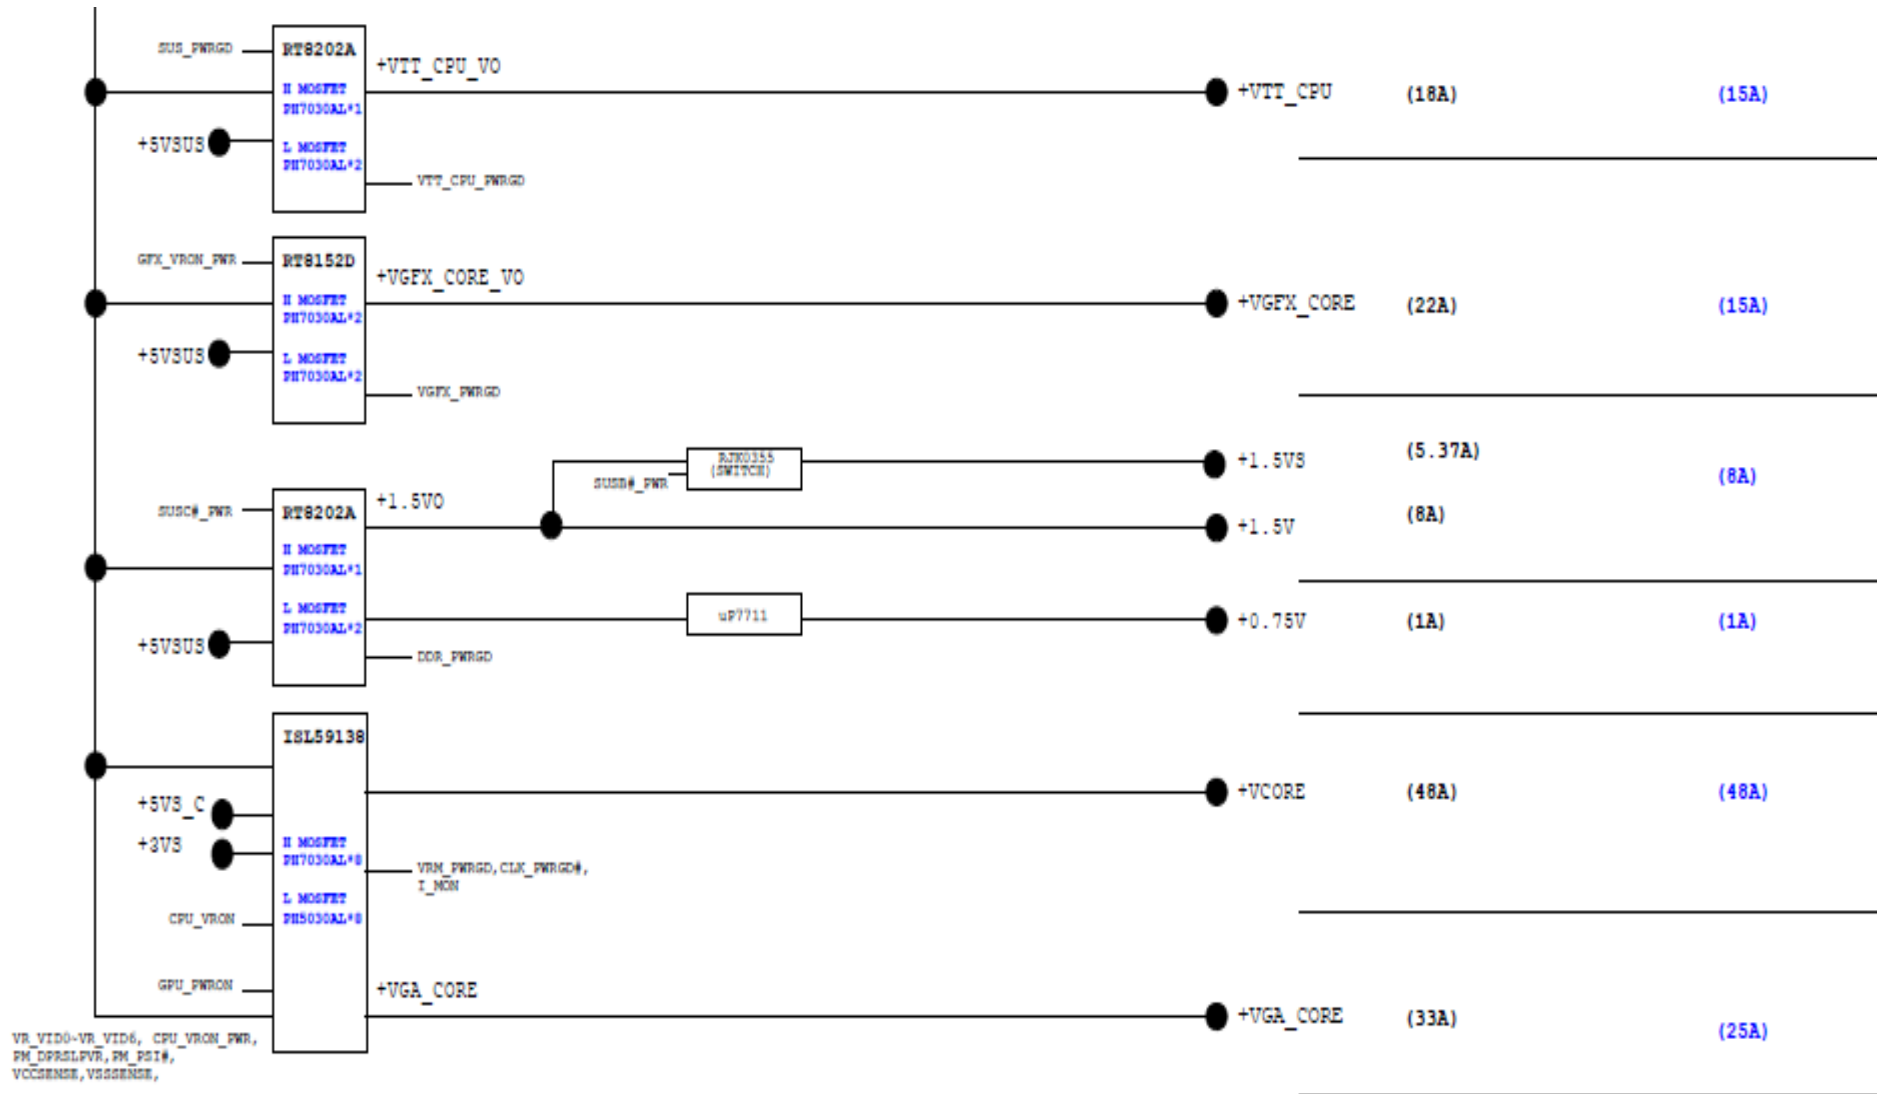

# K53SV Repair Guide

# POWER FLOW

Dr-Bios.com

# Voltage & Signal Measure Point TOP

# Voltage & Signal Measure Point Bottom