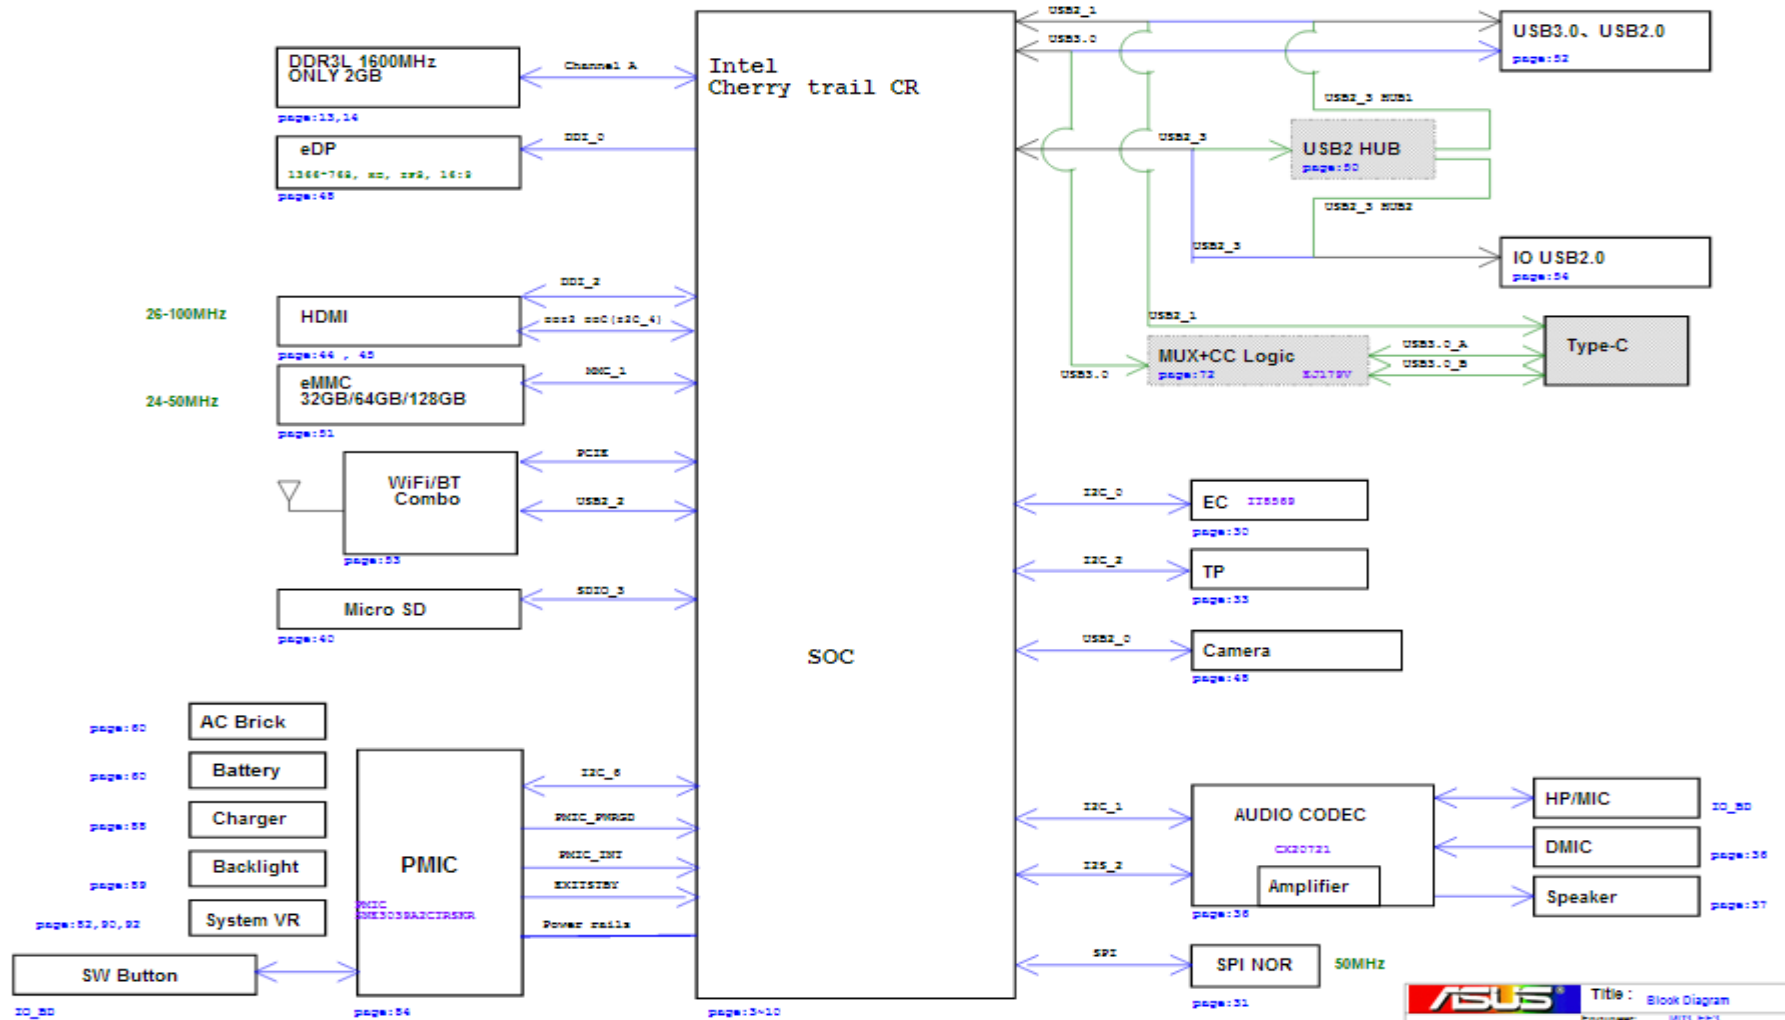

## BLOCK DIAGRAM

### E200HA Block Diagram

<b>ASUS</b>		Title : Block Diagram	
File Name	E200HA	Engineer	HUI JIN
Rev	1.0	Rev	1.0

## E200HA Power Map

# Signal Measure Point-Top