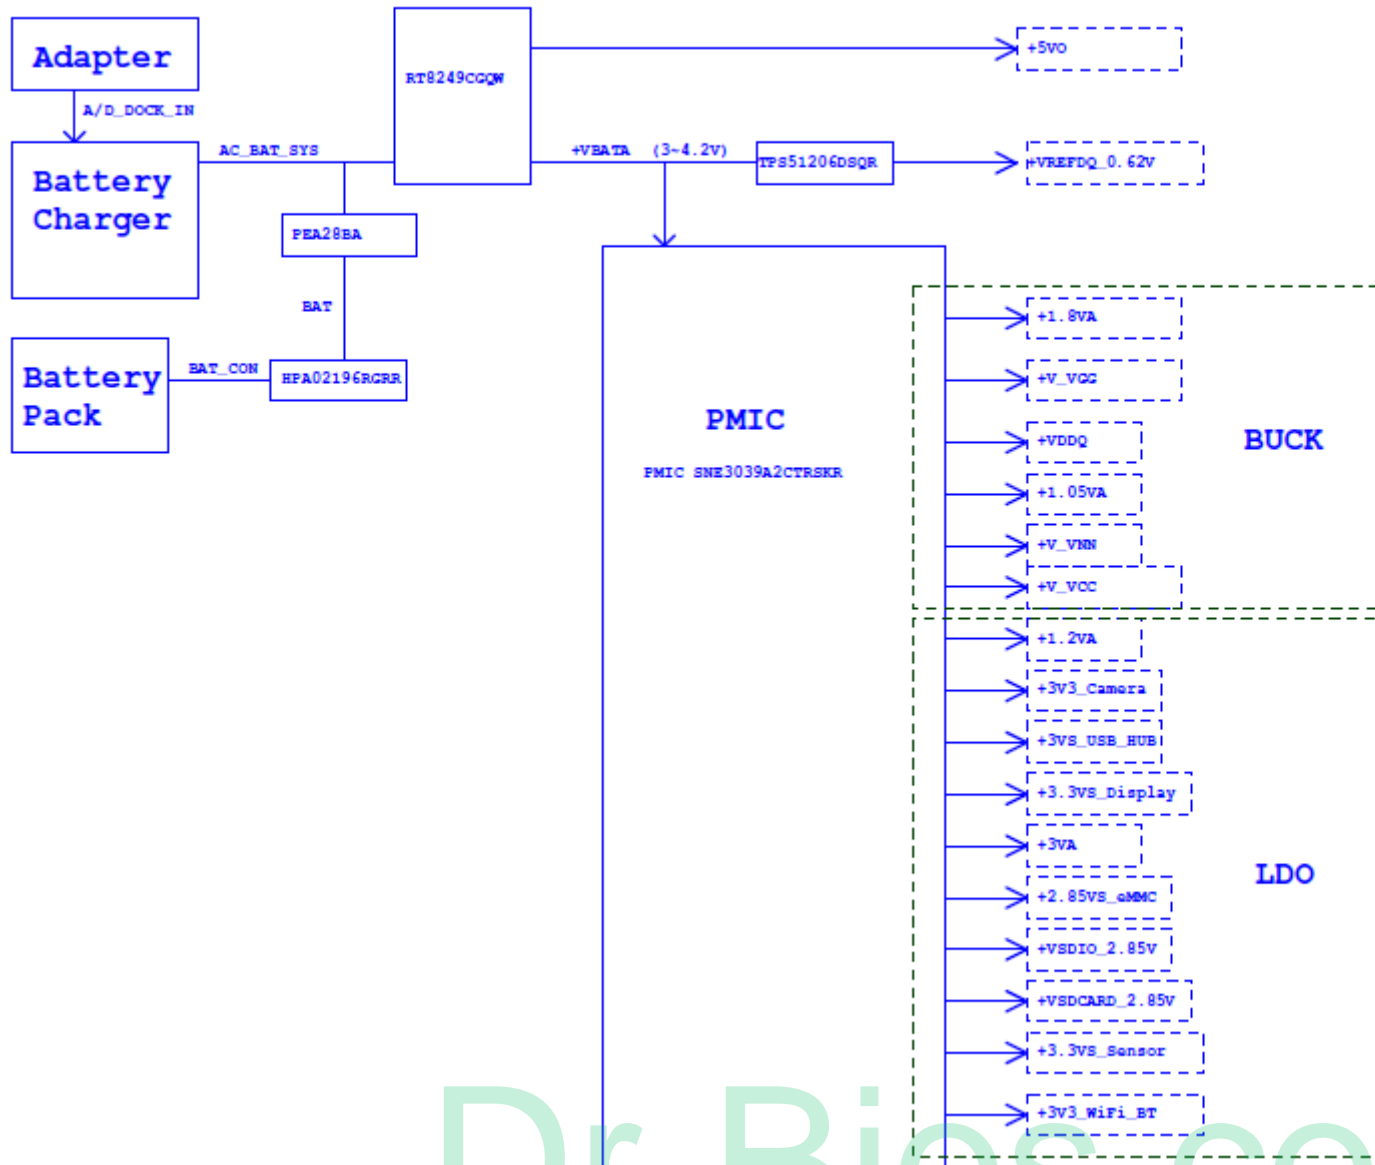

## BLOCK DIAGRAM

### E200HA Block Diagram

<b>ASUS</b>		Title : Block Diagram	
File Name	E200HA	Engineer	HUI JIN
Rev	1.0	Rev	1.0

# POWER ON SEQUENCE

AC-IN Mode

E200HA Power On Sequence Diagram

# Signal Measure Point-Top