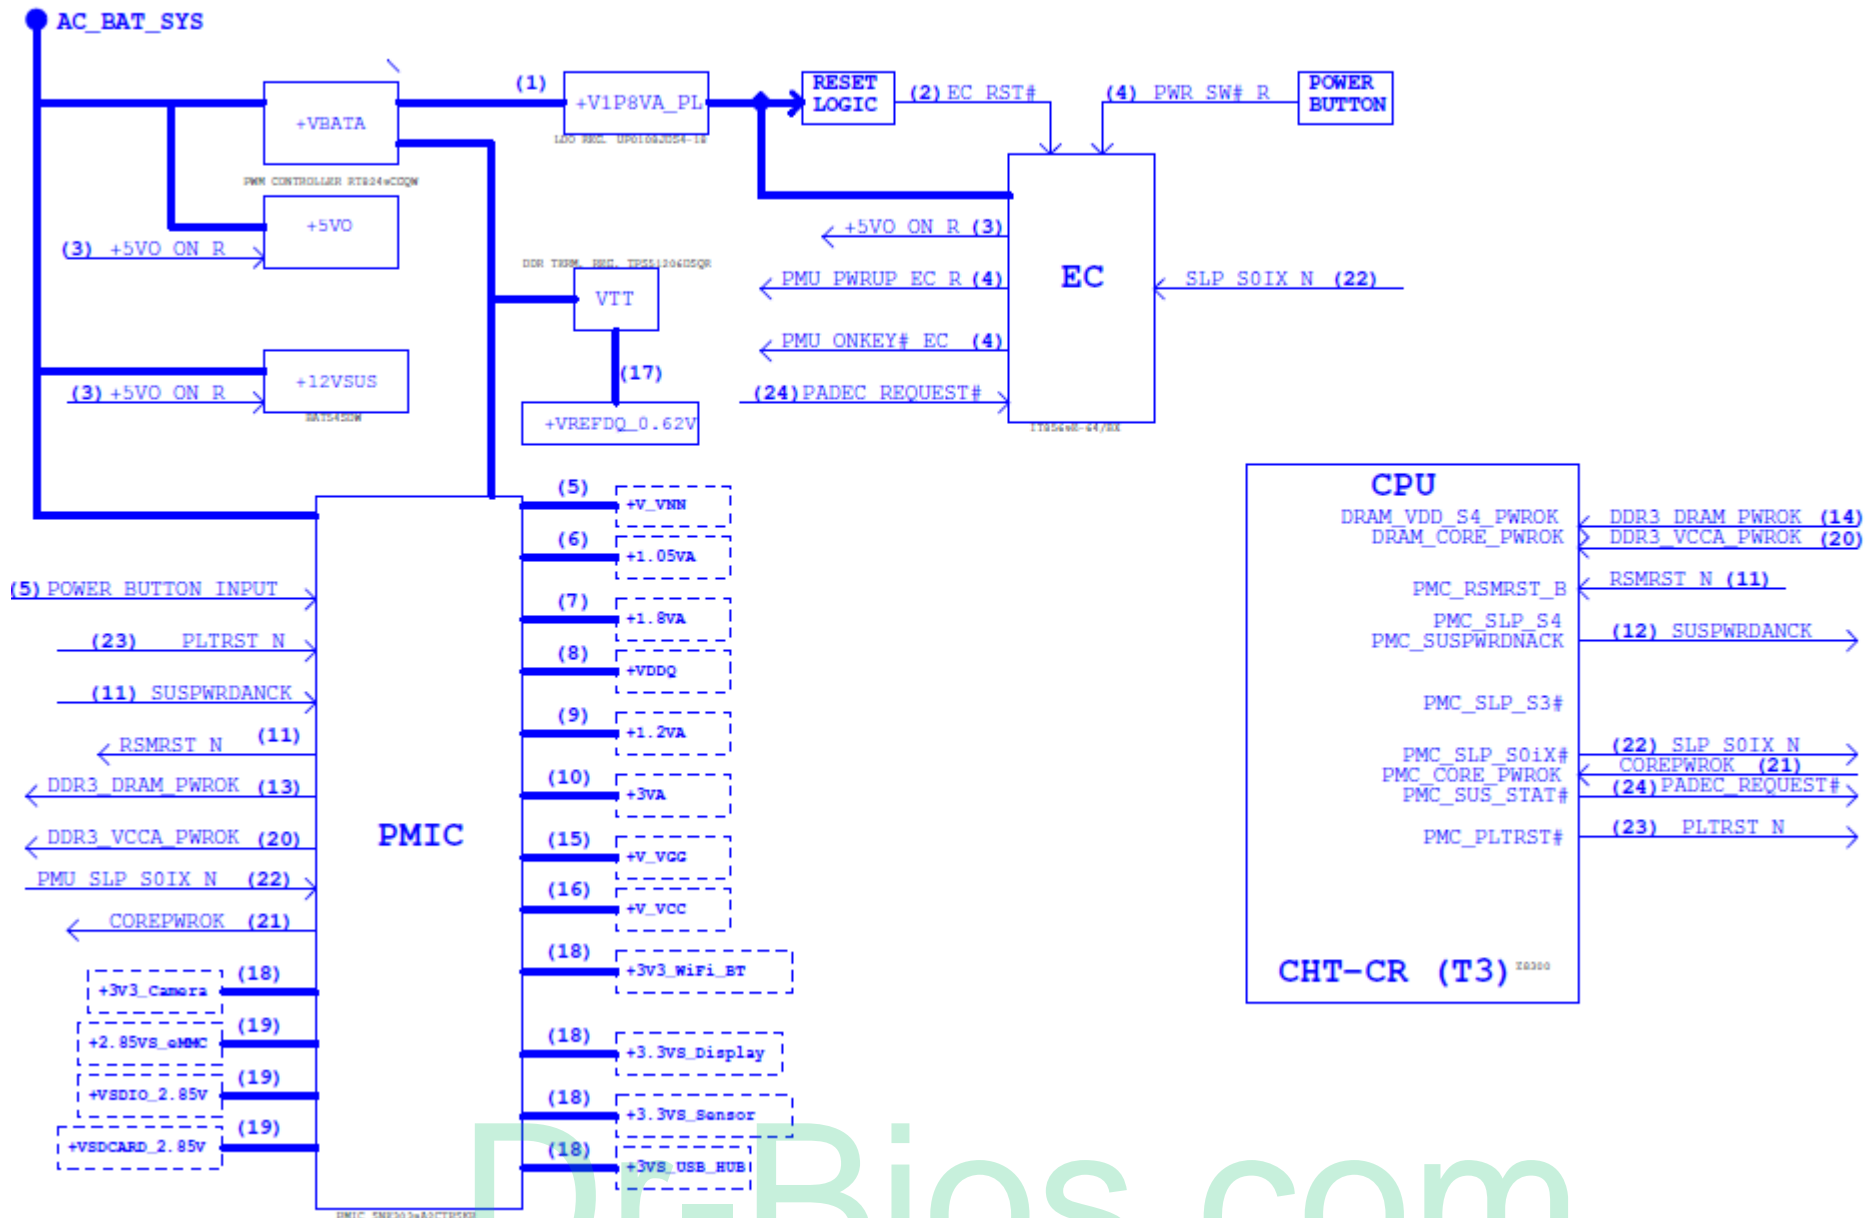

# POWER FLOW

## E200HA Power Map

# POWER ON SEQUENCE

AC-IN Mode

E200HA Power On Sequence Diagram

# Signal Measure Point-Top