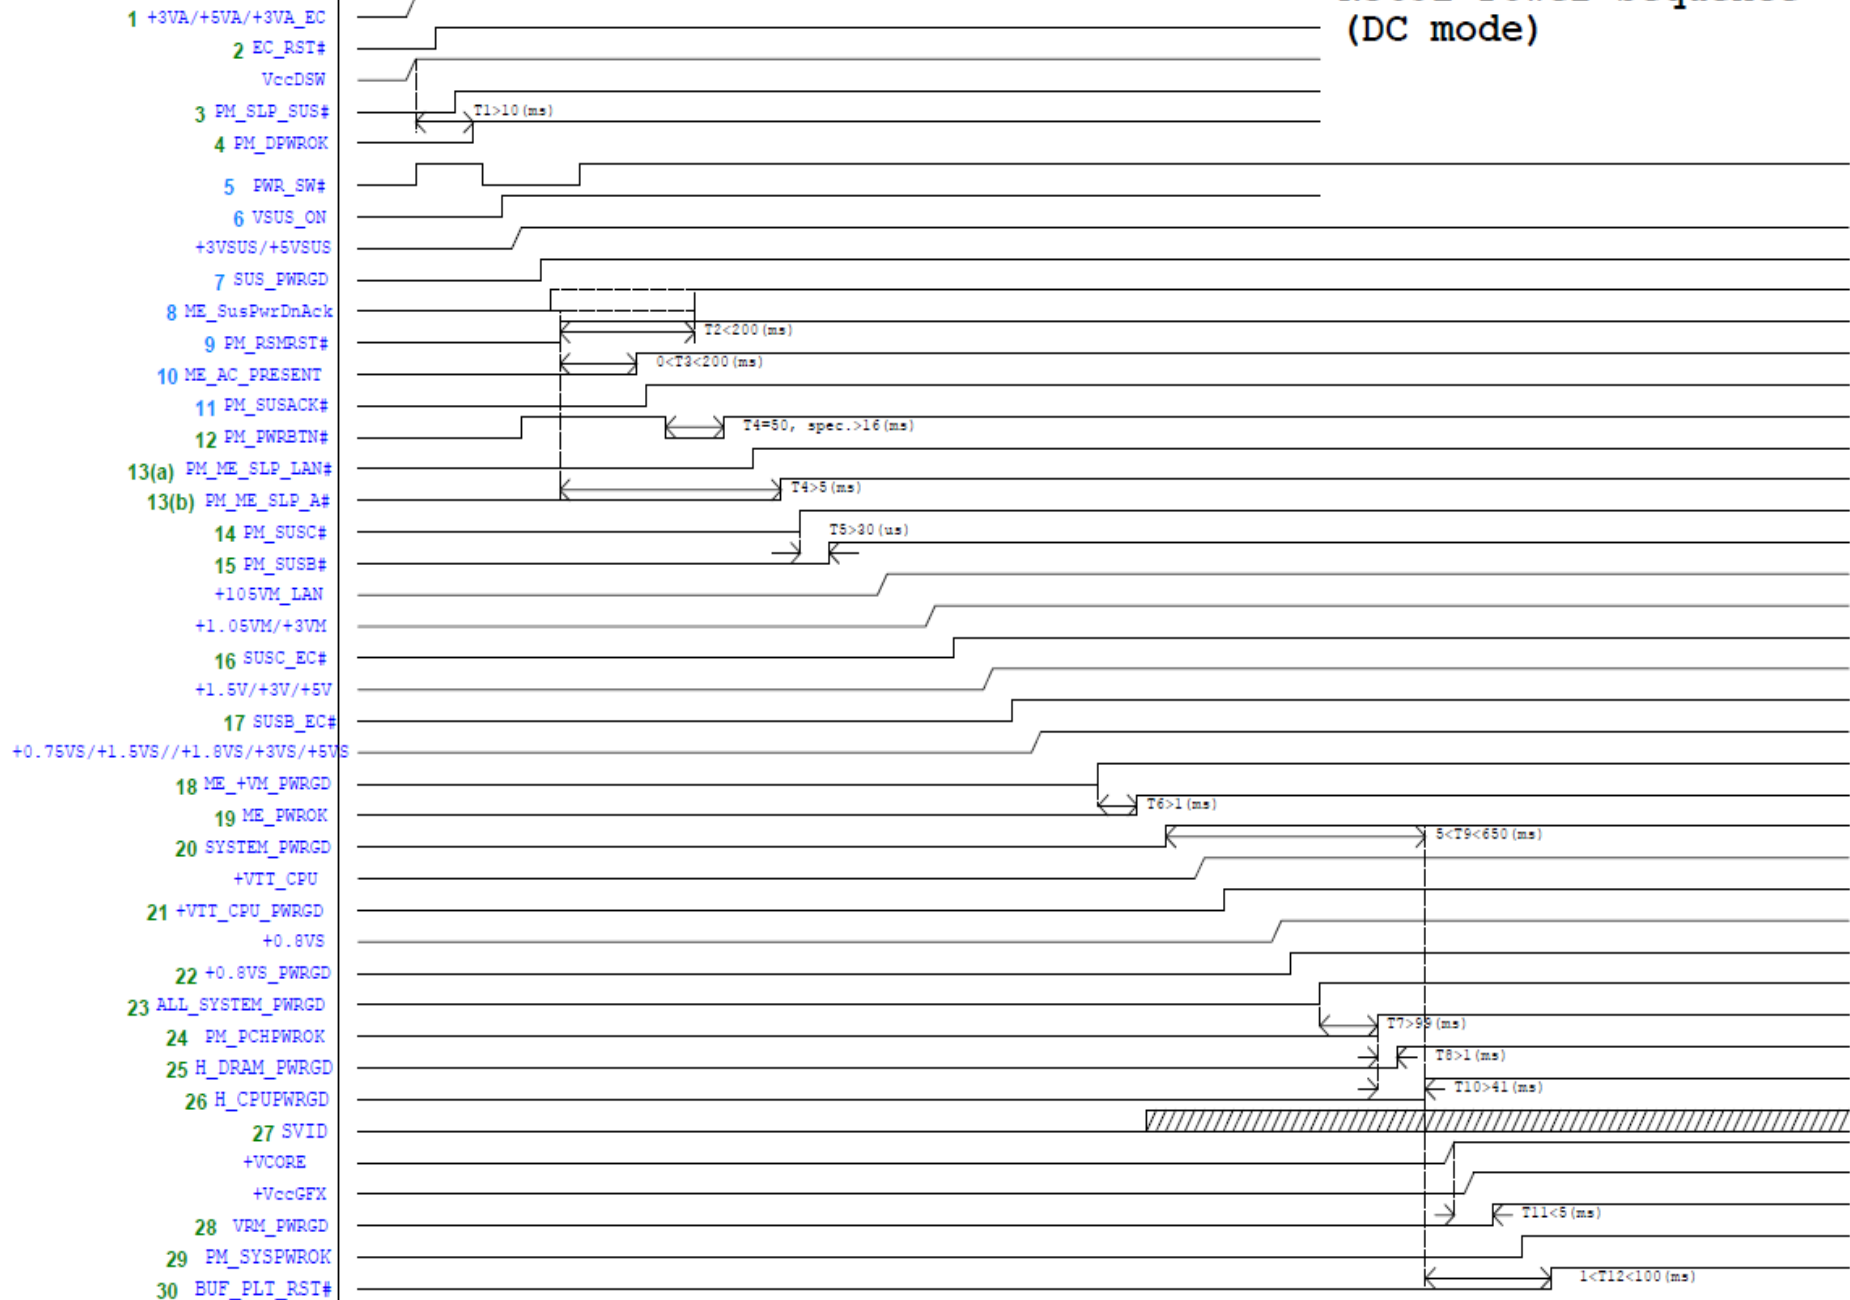

POWER FLOW

POWER ON SEQUENCE

POWER ON SEQUENCE (AC Mode)

AC-IN Mode

N56JZ Power Sequence
(AC mode)

POWER ON SEQUENCE (DC Mode)

DC-IN Mode

N56JZ Power Sequence
(DC mode)

Signal Measure Point-Bottom

Signal Measure Point-Top