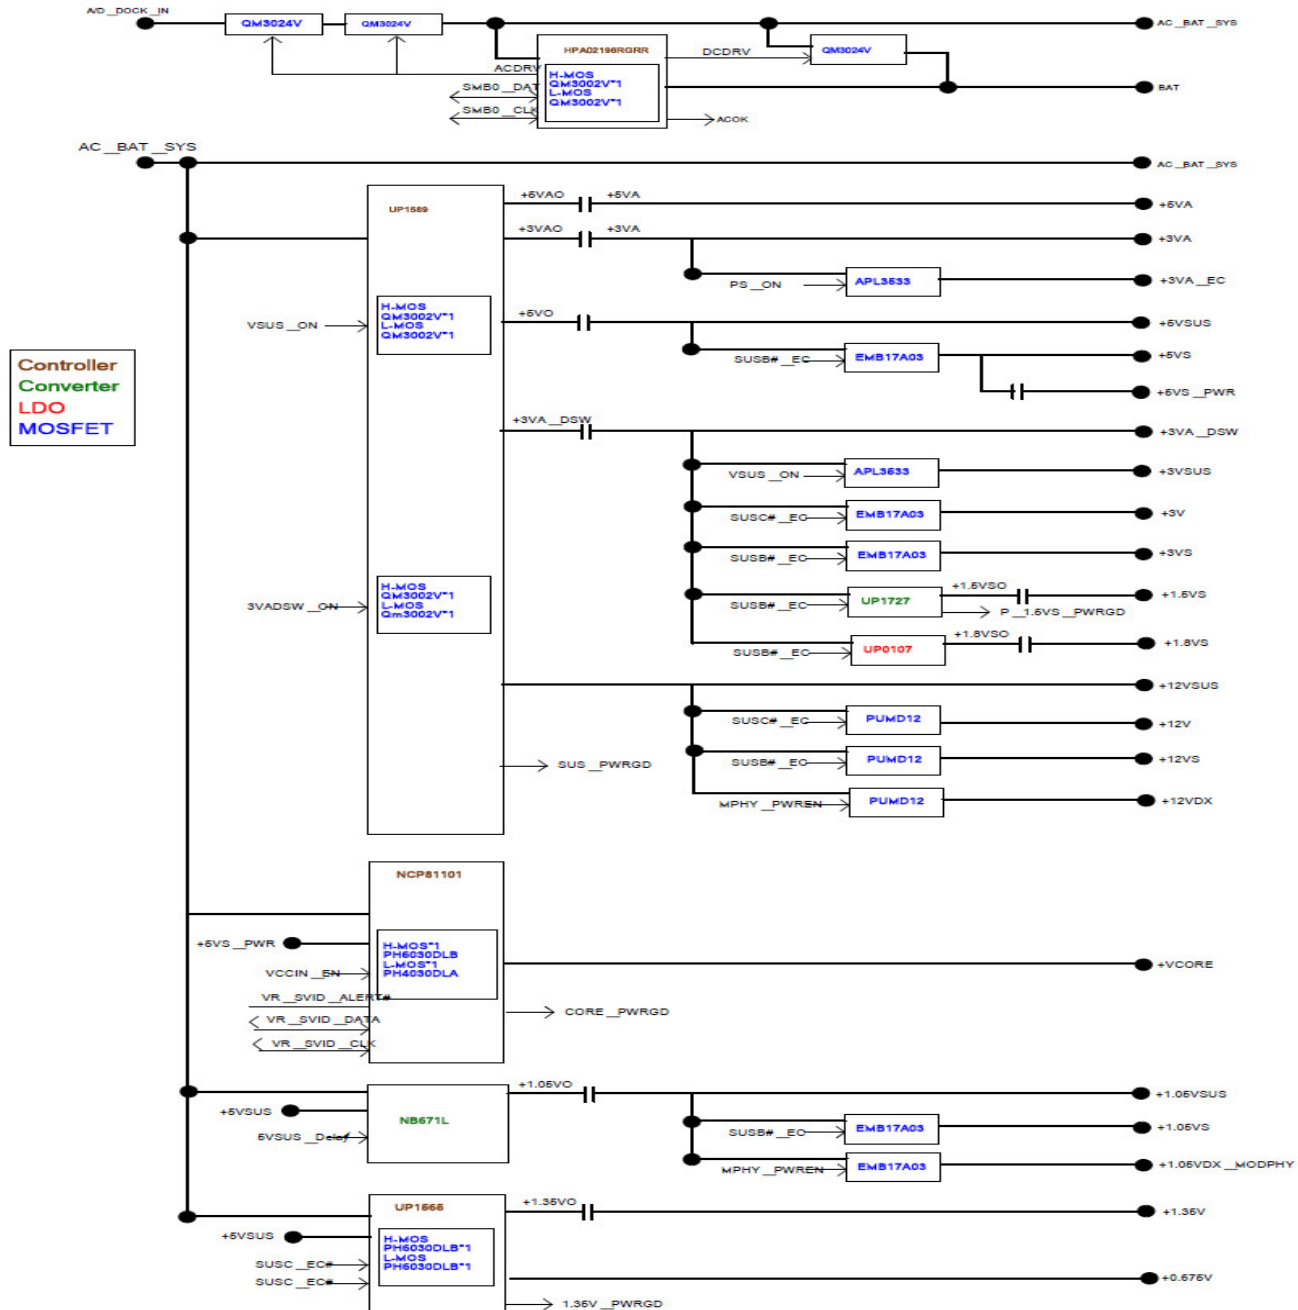

POWER FLOW

POWER ON SEQUENCE

POWER ON SEQUENCE (AC Mode)

AC-IN Mode

N56JZ Power Sequence
(AC mode)

POWER ON SEQUENCE (DC Mode)

DC-IN Mode

N56JZ Power Sequence
(DC mode)

Signal Measure Point-Bottom

Signal Measure Point-Top