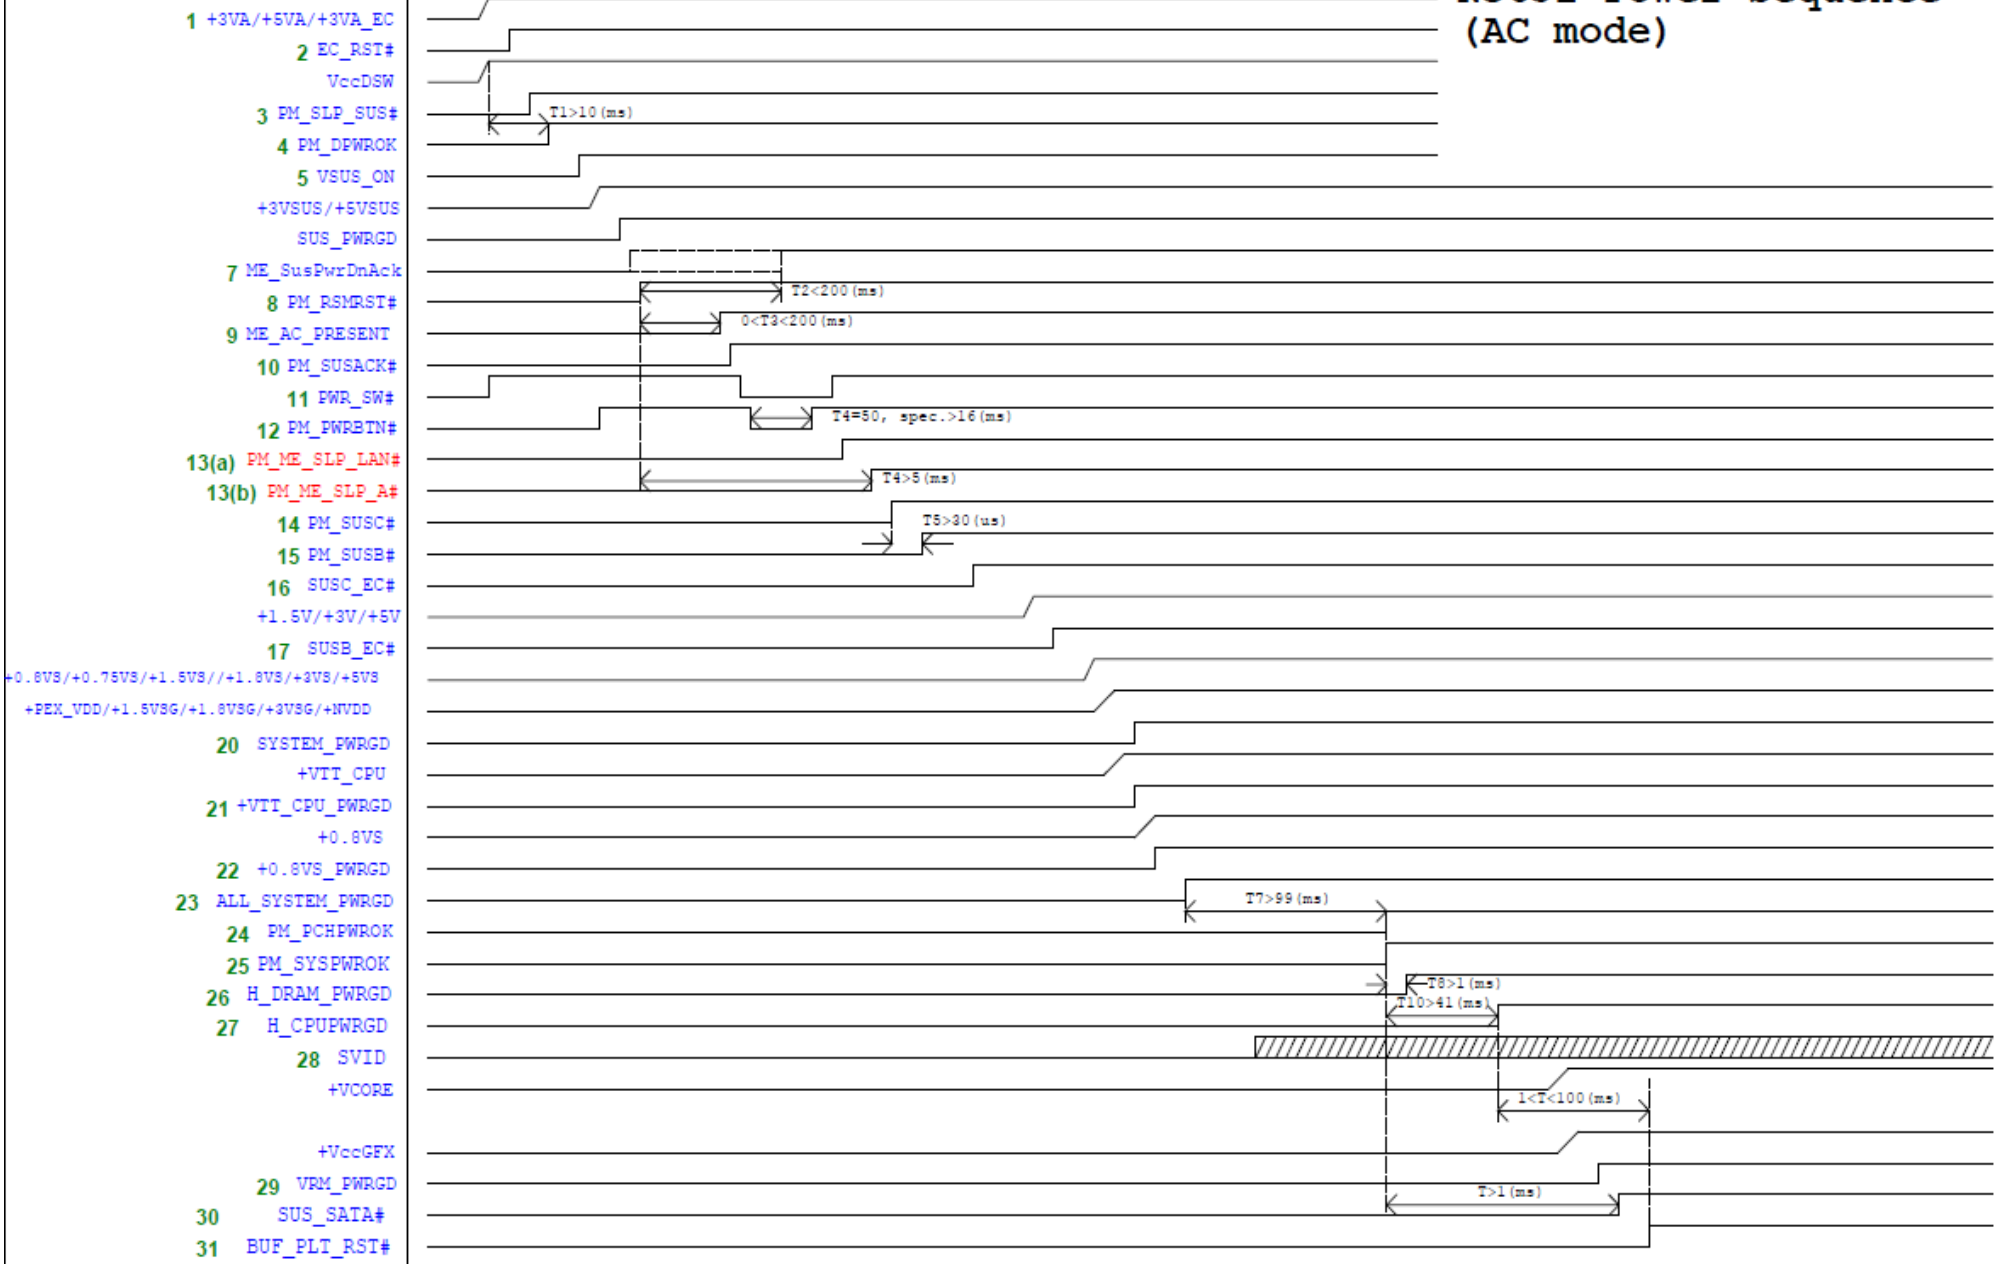

POWER FLOW

POWER ON SEQUENCE

POWER ON SEQUENCE (AC Mode)

AC-IN Mode

N56JZ Power Sequence
(AC mode)

POWER ON SEQUENCE (DC Mode)

DC-IN Mode

N56JZ Power Sequence
(DC mode)

Signal Measure Point-Bottom

Signal Measure Point-Top