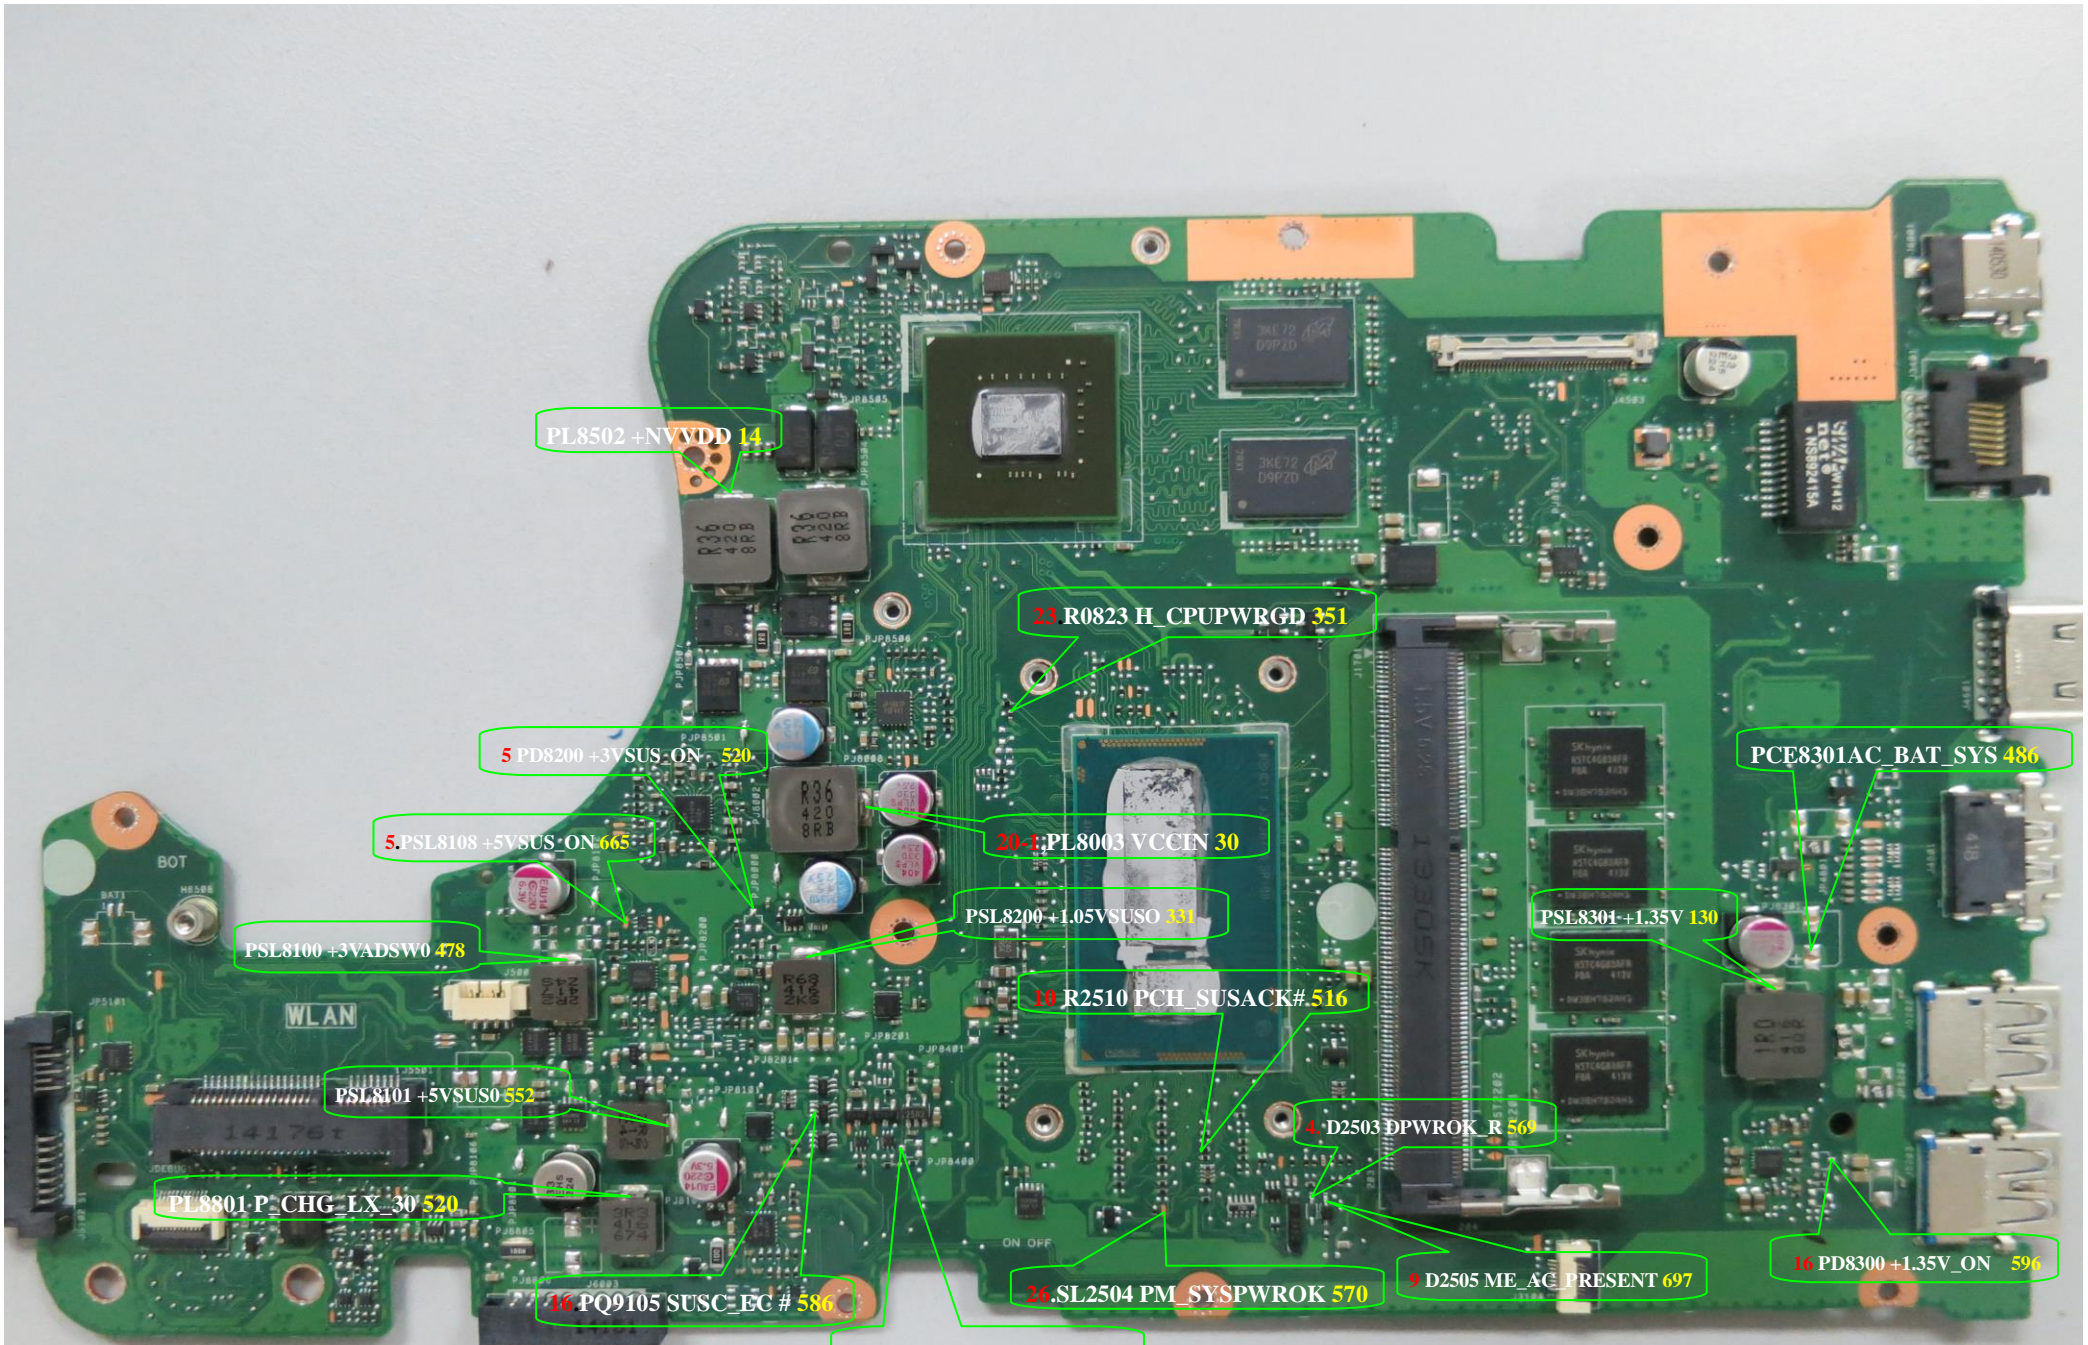

POWER FLOW

POWER ON SEQUENCE

POWER ON SEQUENCE (AC Mode)

AC-IN Mode

N56JZ Power Sequence
(AC mode)

POWER ON SEQUENCE (DC Mode)

DC-IN Mode

N56JZ Power Sequence
(DC mode)

Signal Measure Point-Bottom

Signal Measure Point-Top