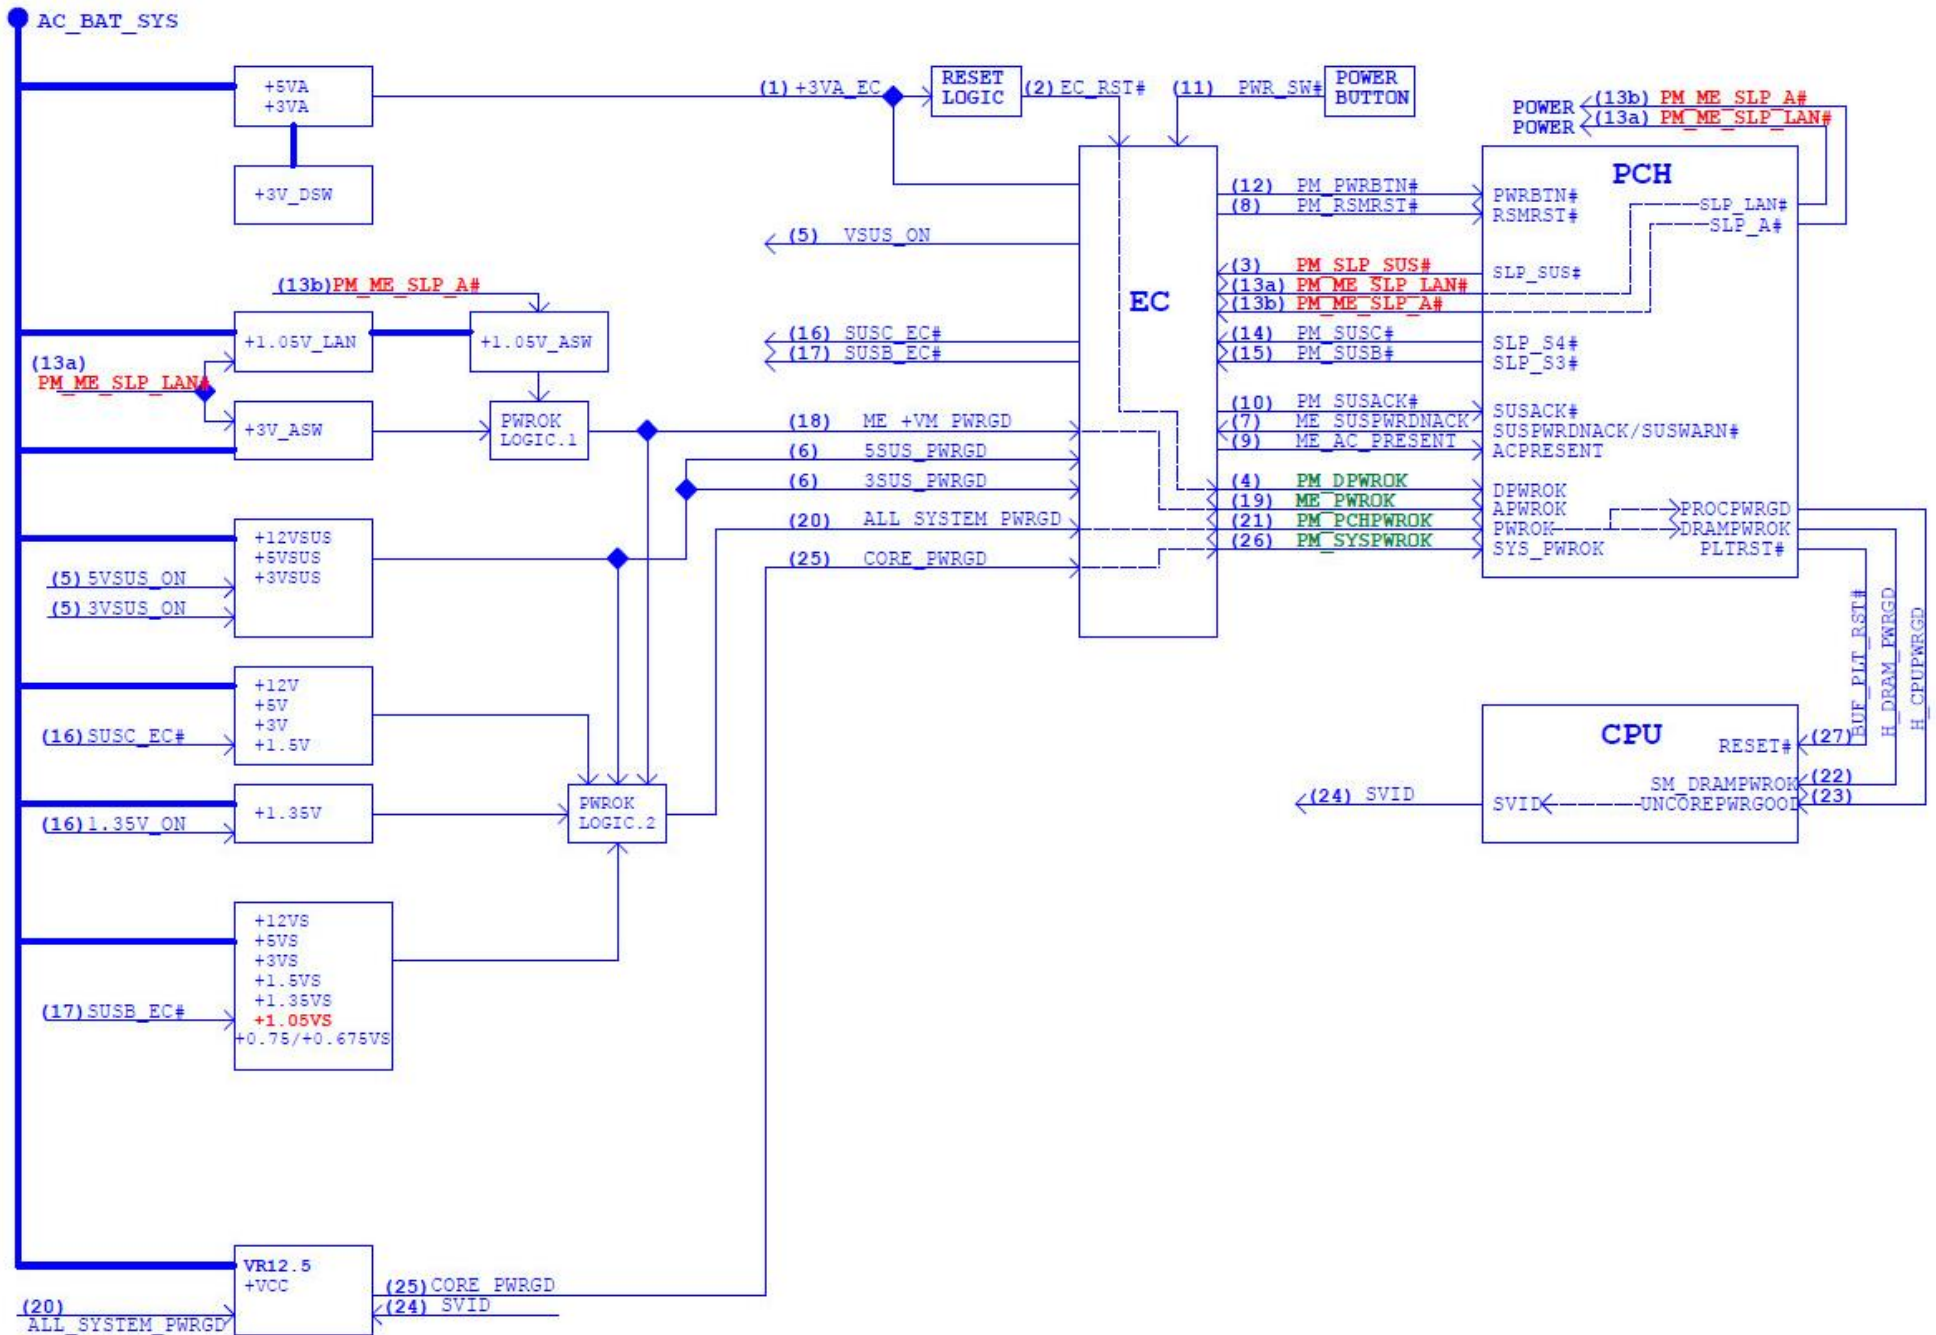

POWER FLOW

POWER ON SEQUENCE

POWER ON SEQUENCE (AC Mode)

AC-IN Mode

N56JZ Power Sequence
(AC mode)

POWER ON SEQUENCE (DC Mode)

DC-IN Mode

N56JZ Power Sequence
(DC mode)

Signal Measure Point-Bottom

Signal Measure Point-Top