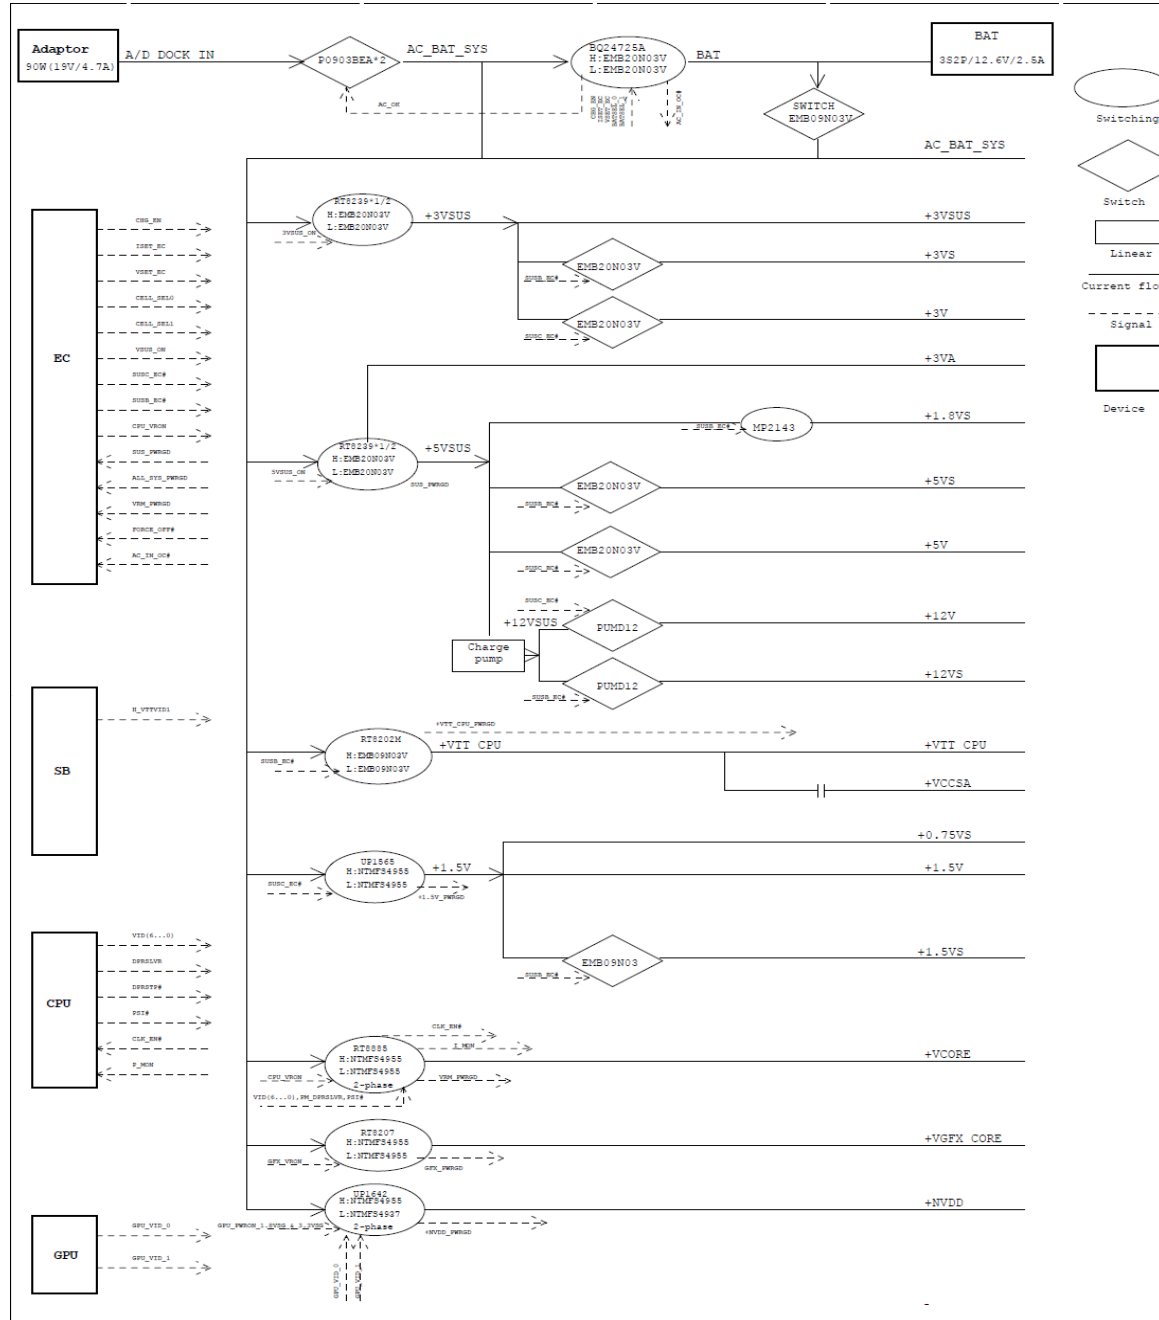

BLOCK DIAGRAM

POWER FLOW

POWER ON SEQUENCE

AC-IN Mode

Power On Sequence Diagram Rev.

Signal Measure Point-Bottom

Signal Measure Point-Top