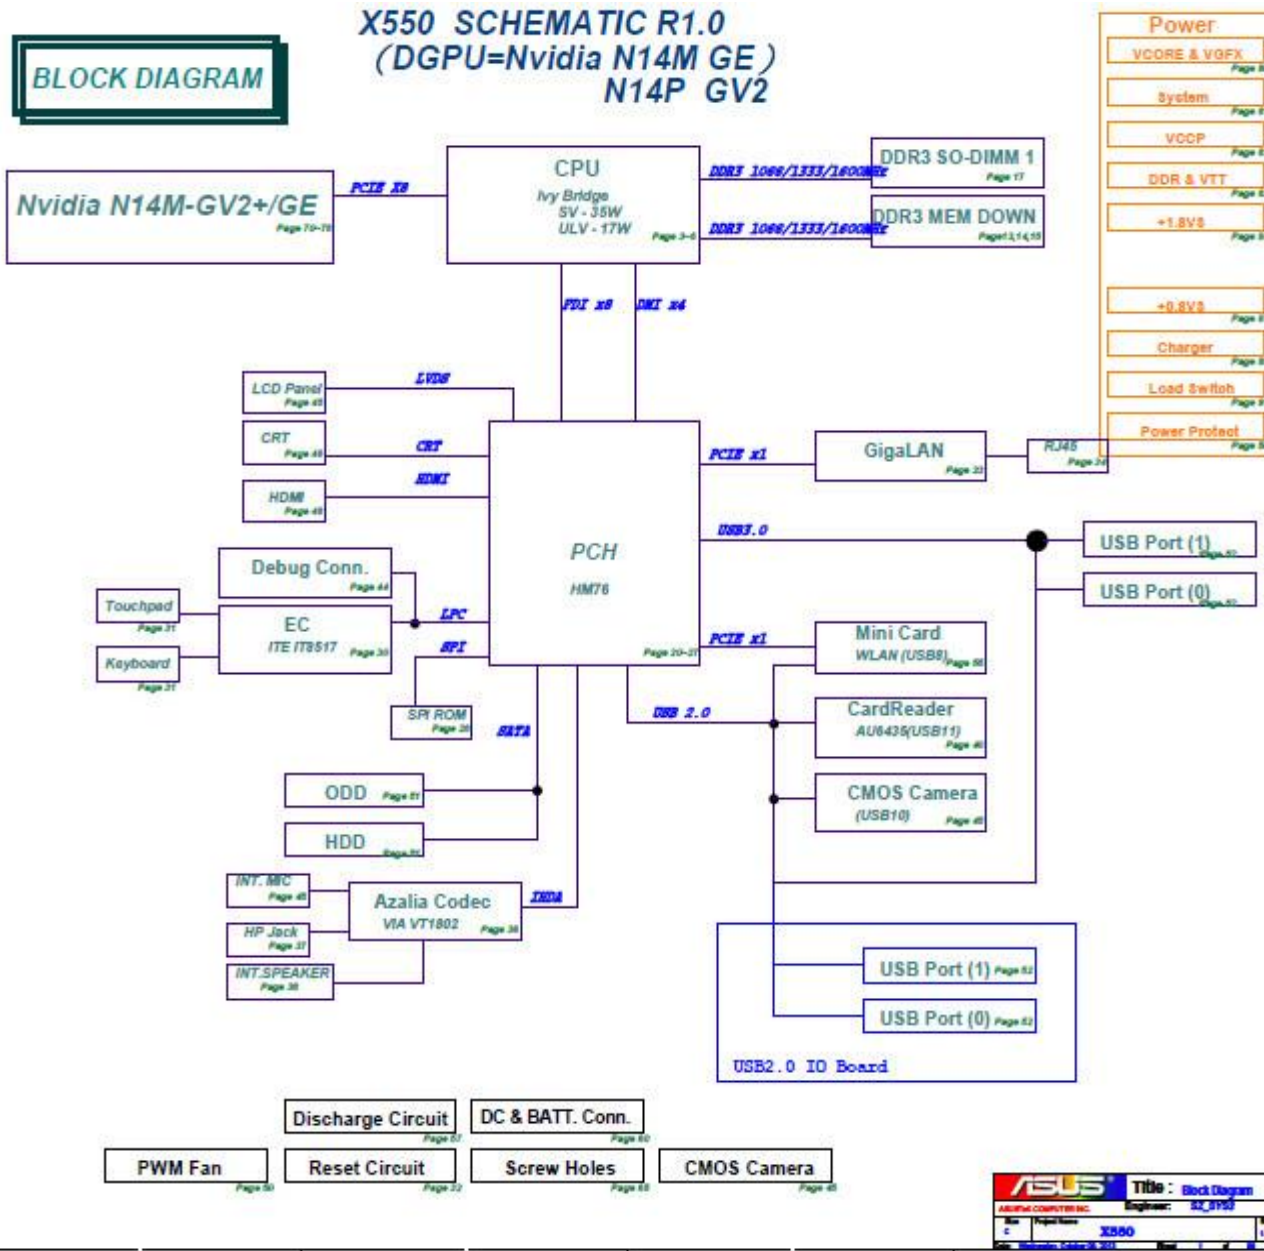

BLOCK DIAGRAM

POWER FLOW

POWER ON SEQUENCE

AC-IN Mode

Power On Sequence Diagram Rev.

Signal Measure Point-Bottom

Signal Measure Point-Top