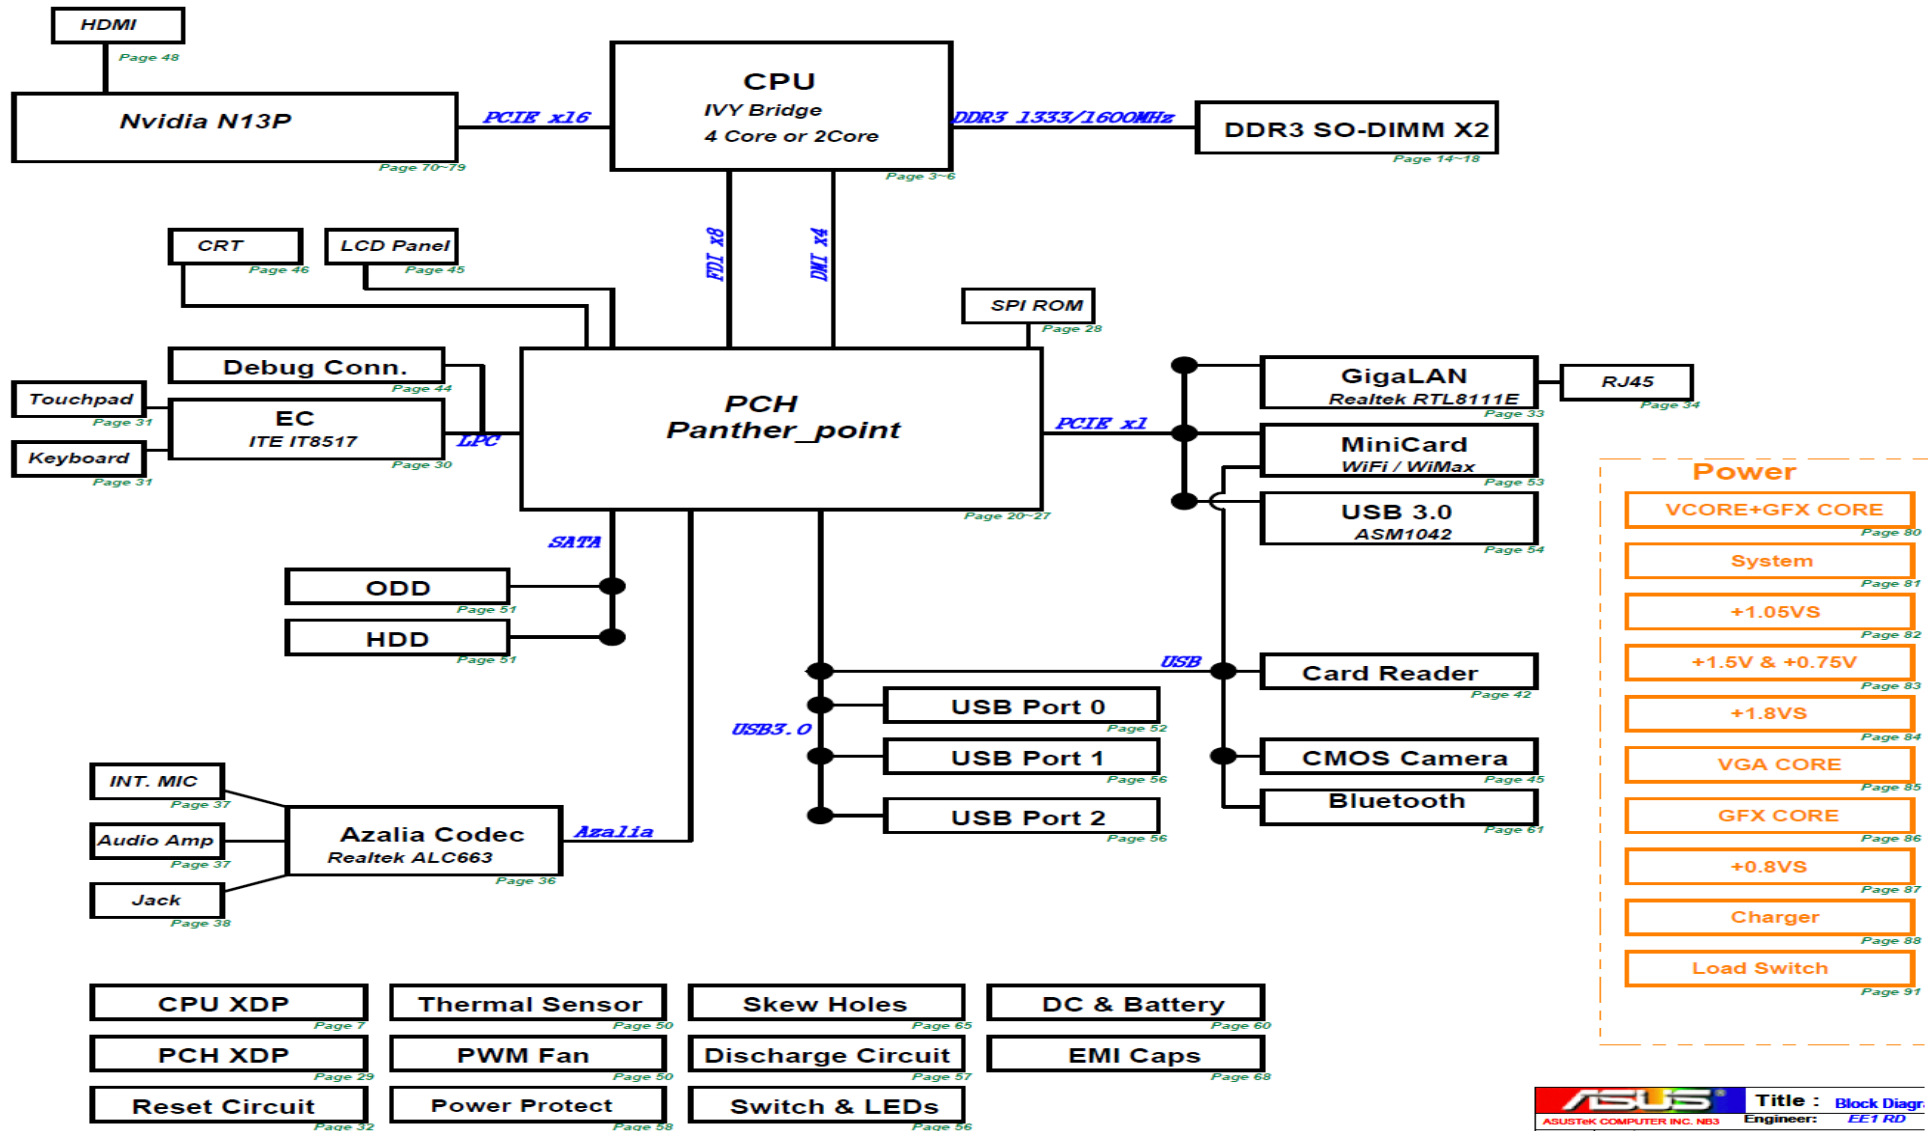

N46VZ Repair Guide

N46VZ/ VM R2.0

POWER FLOW

POWER ON SEQUENCE

U53 Power On Sequence Diagram Rev.0.14

AC-IN Mode