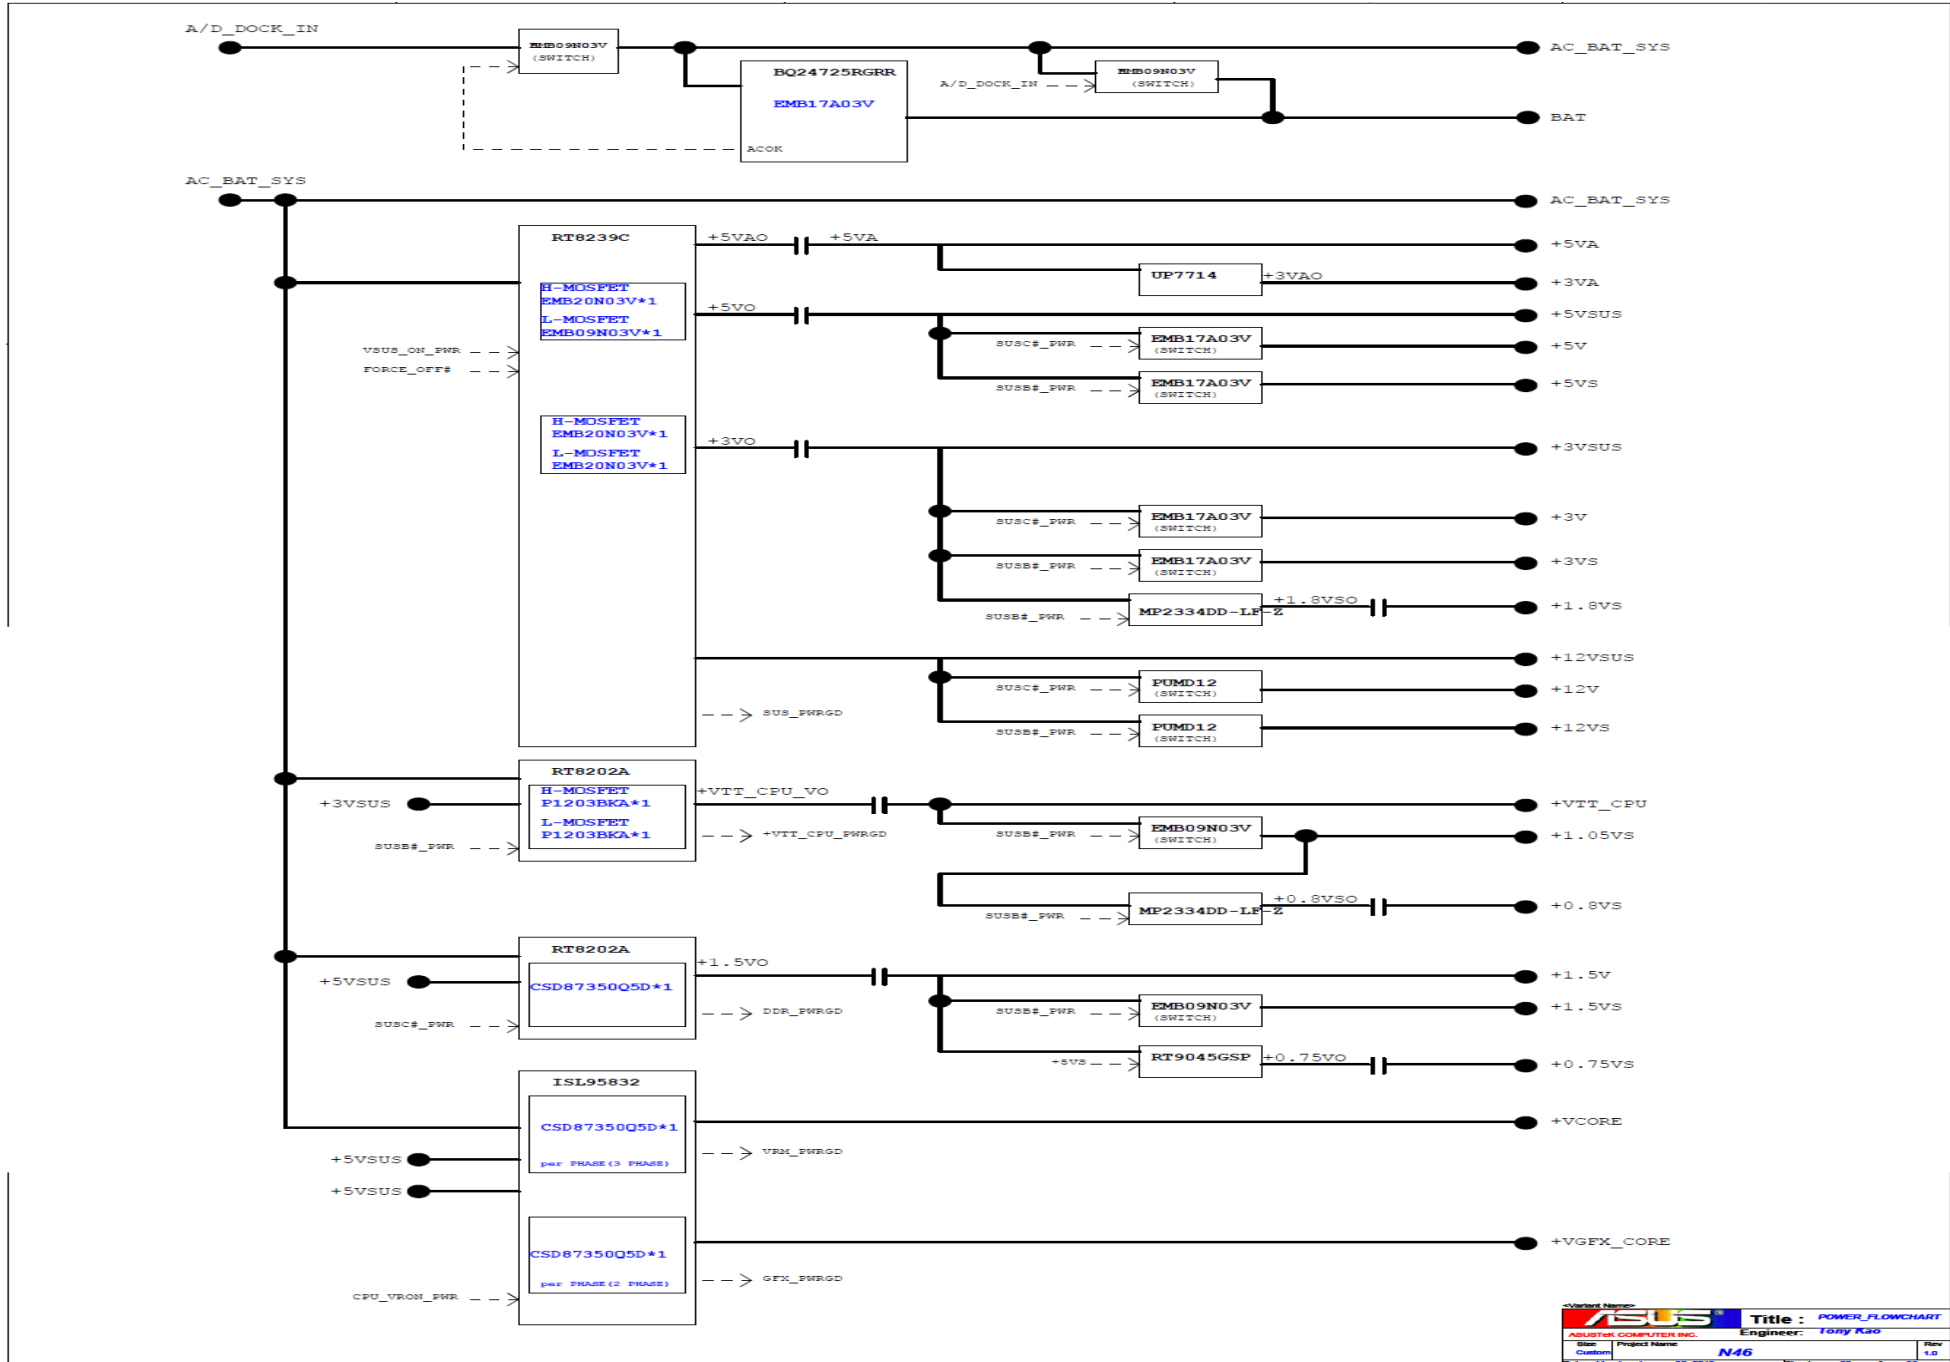

N46VZ Repair Guide

N46VZ/ VM R2.0

POWER FLOW

POWER ON SEQUENCE

U53 Power On Sequence Diagram Rev.0.14

AC-IN Mode