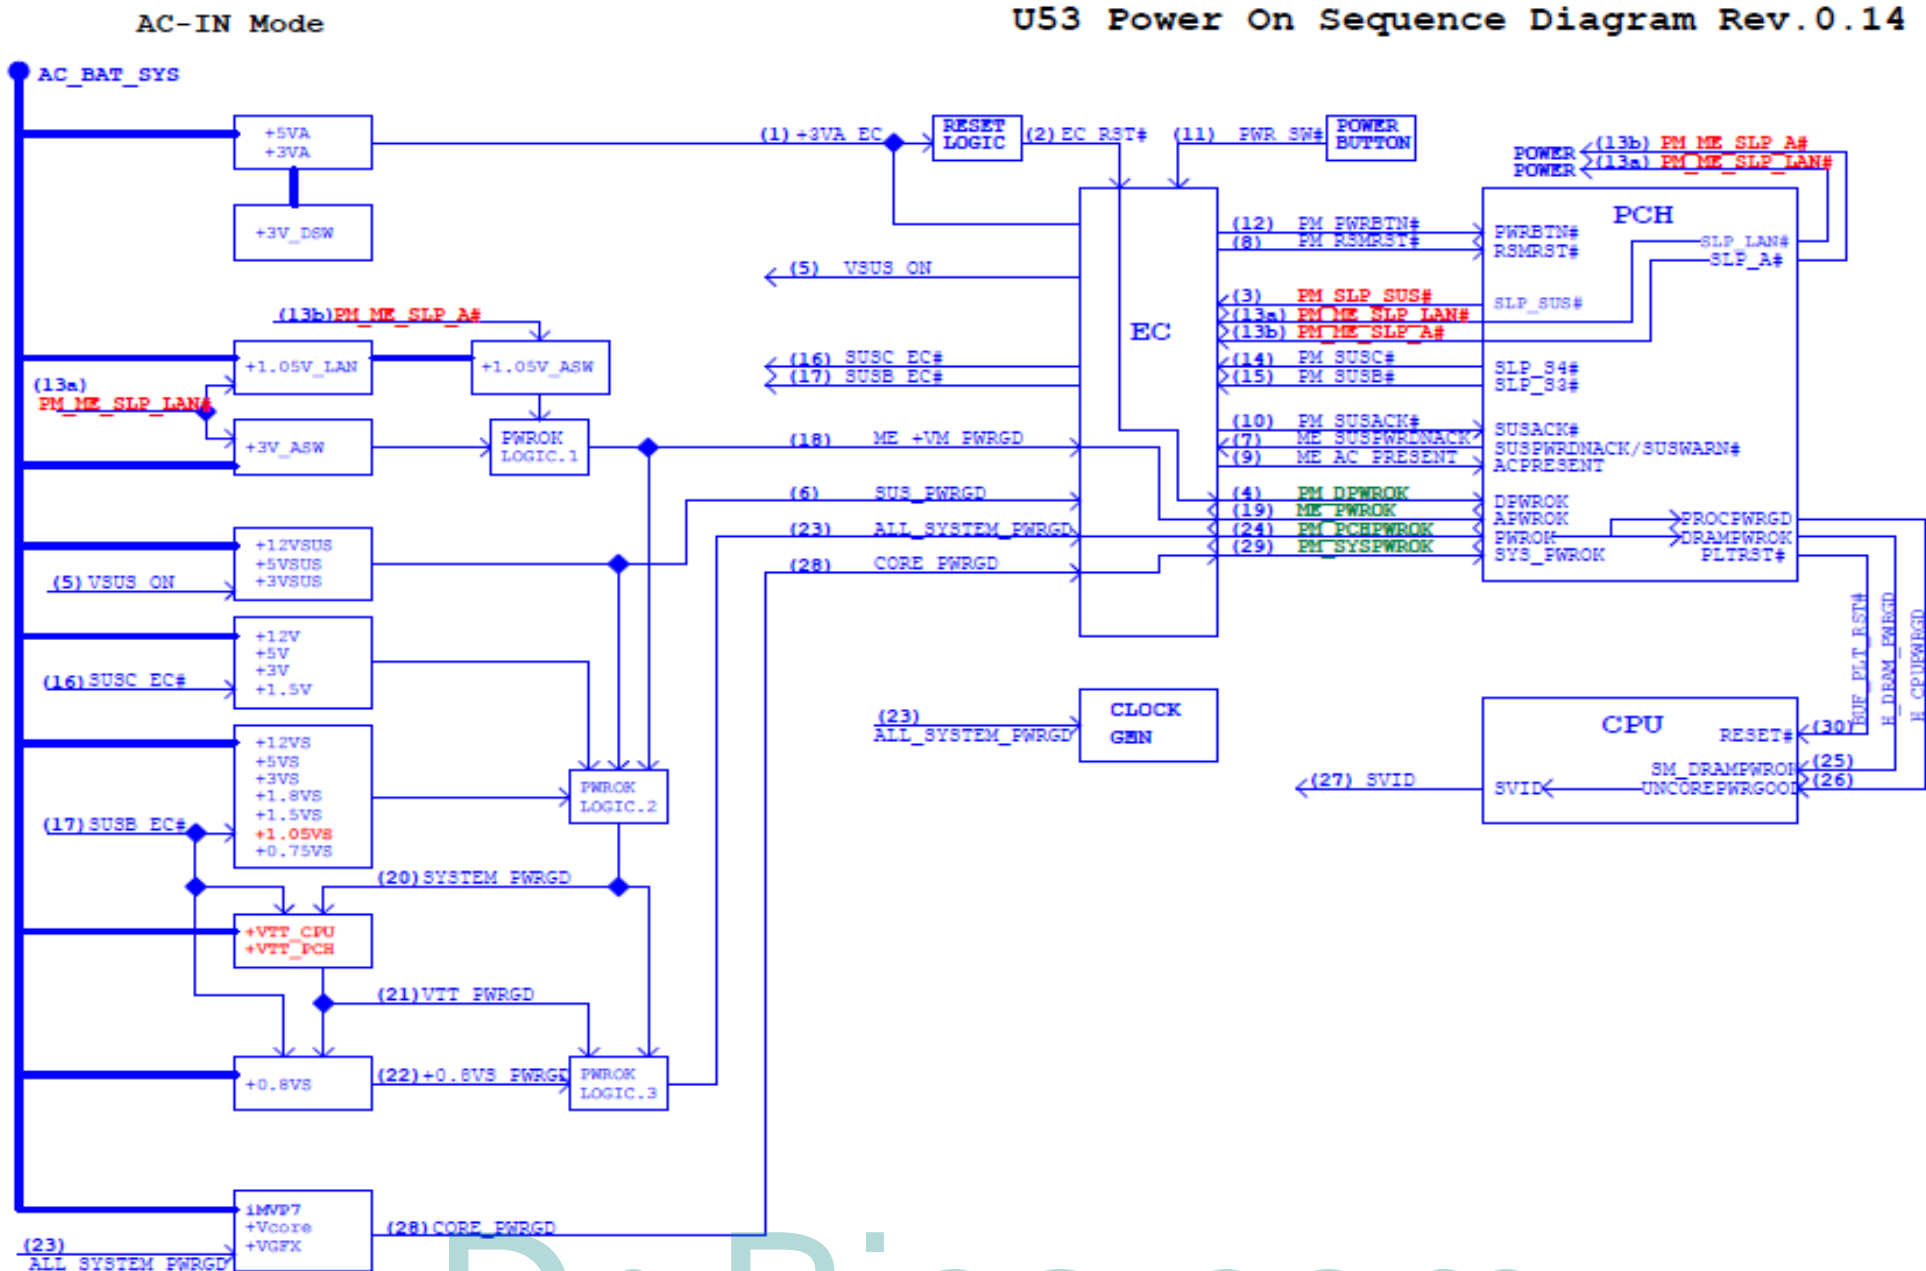

K53SV Repair Guide

POWER FLOW

Dr-Bios.com

POWER ON SEQUENCE

U53 Power On Sequence Diagram Rev.0.14

Voltage & Signal Measure Point TOP