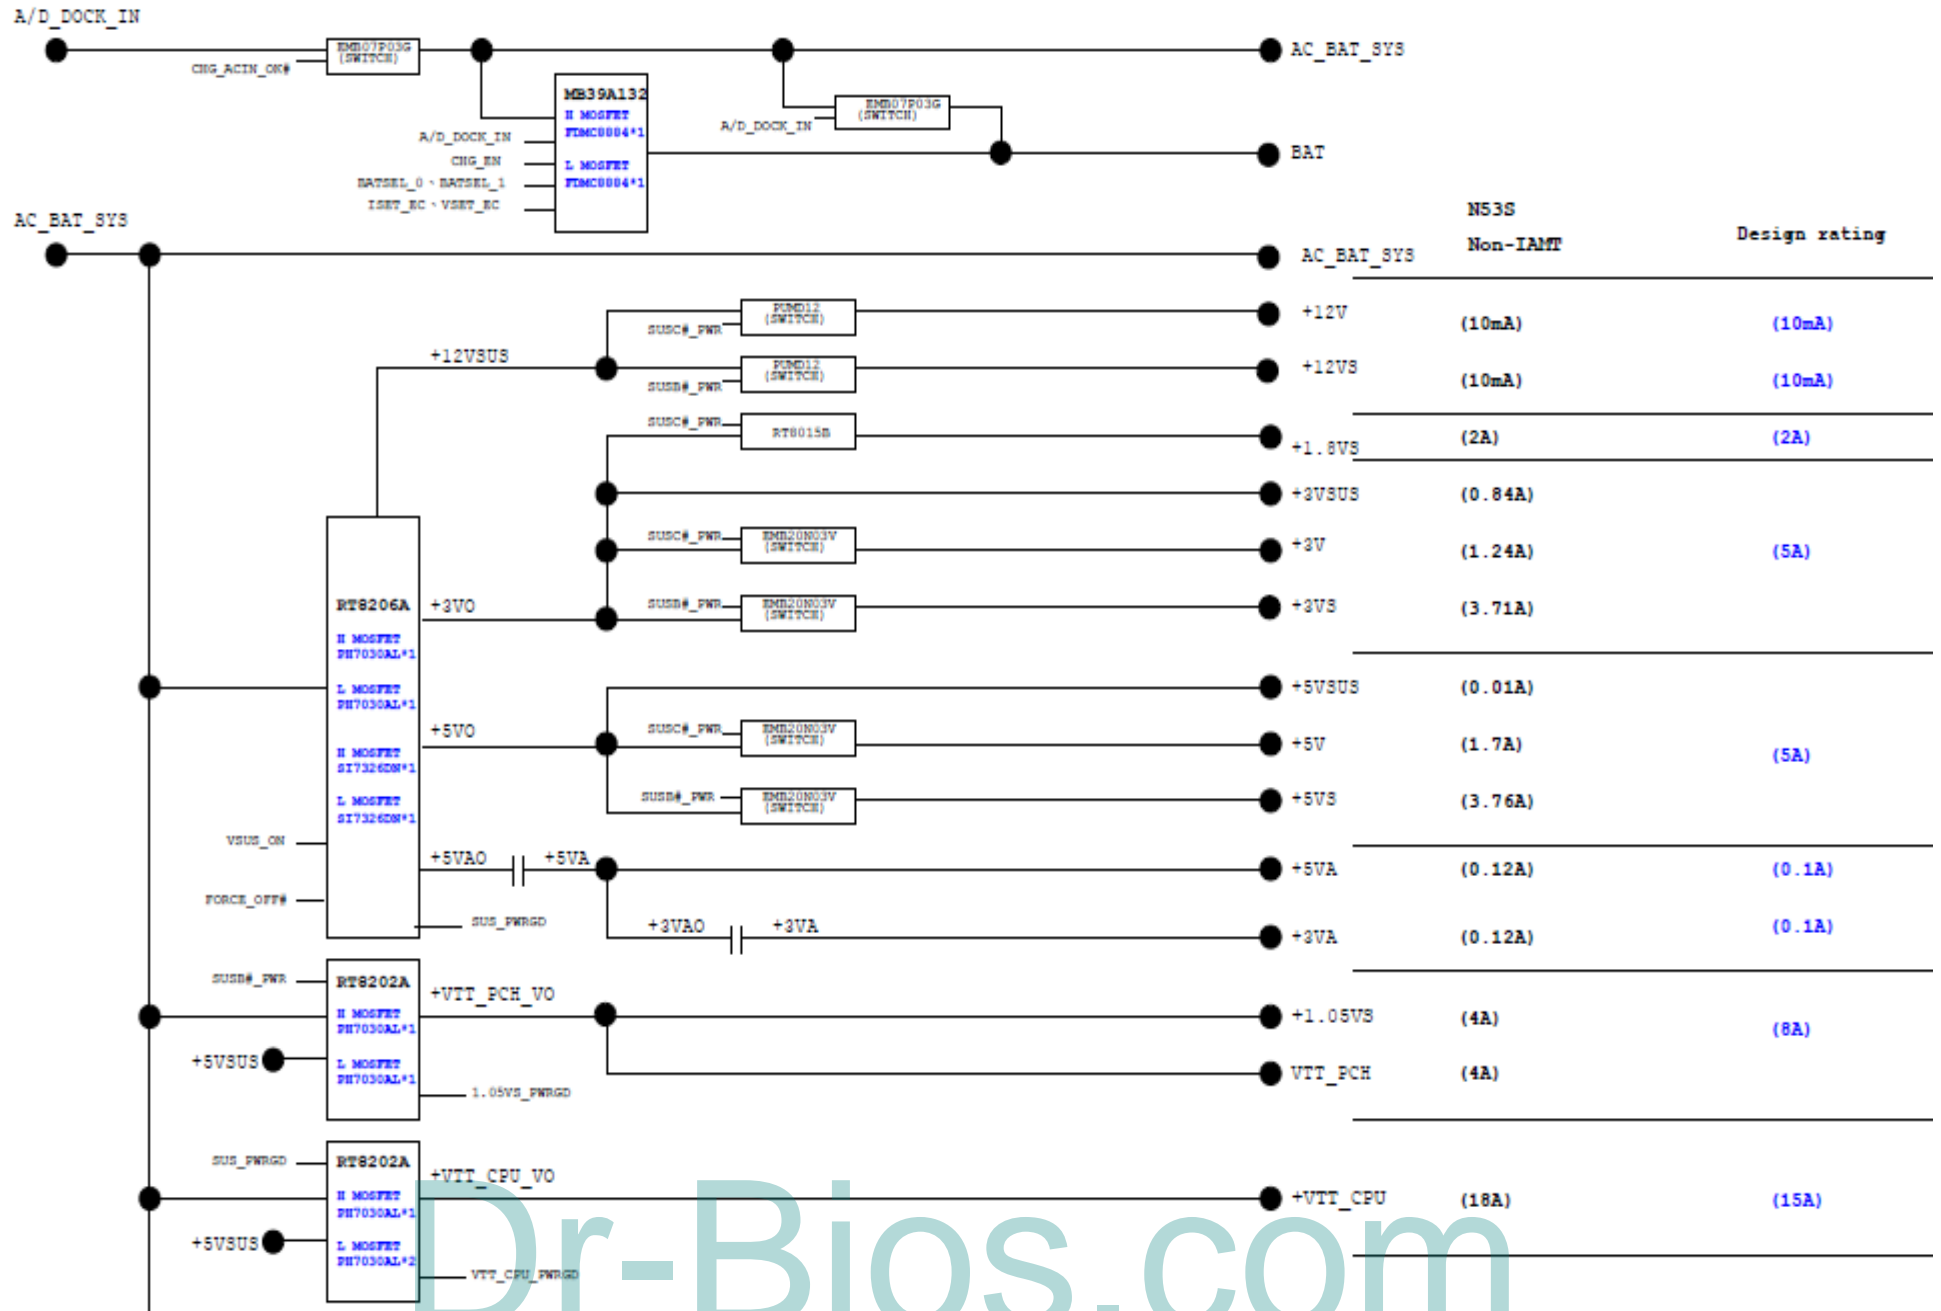

K53SV Repair Guide

POWER FLOW

Dr-Bios.com

POWER ON SEQUENCE

U53 Power On Sequence Diagram Rev.0.14

Voltage & Signal Measure Point TOP