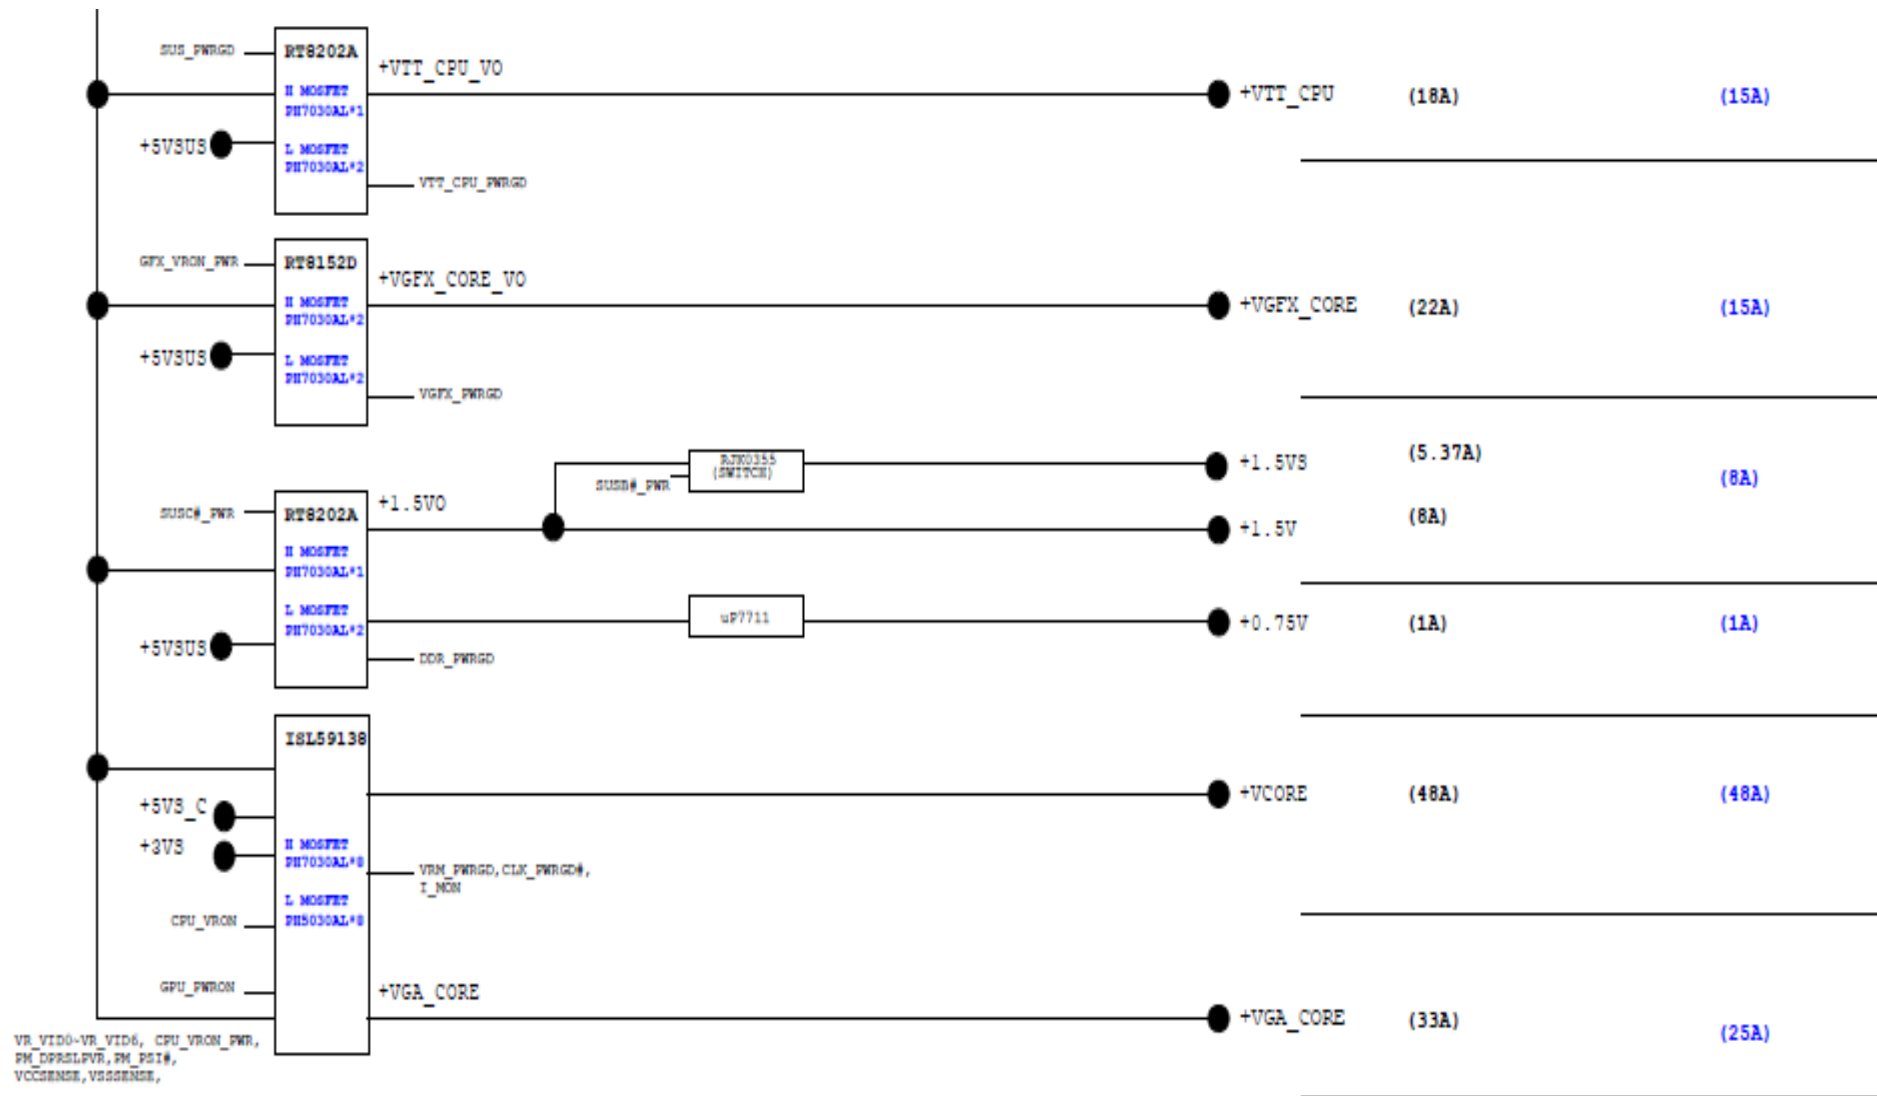

K53SV Repair Guide

POWER FLOW

Dr-Bios.com

POWER ON SEQUENCE

U53 Power On Sequence Diagram Rev.0.14

Voltage & Signal Measure Point TOP