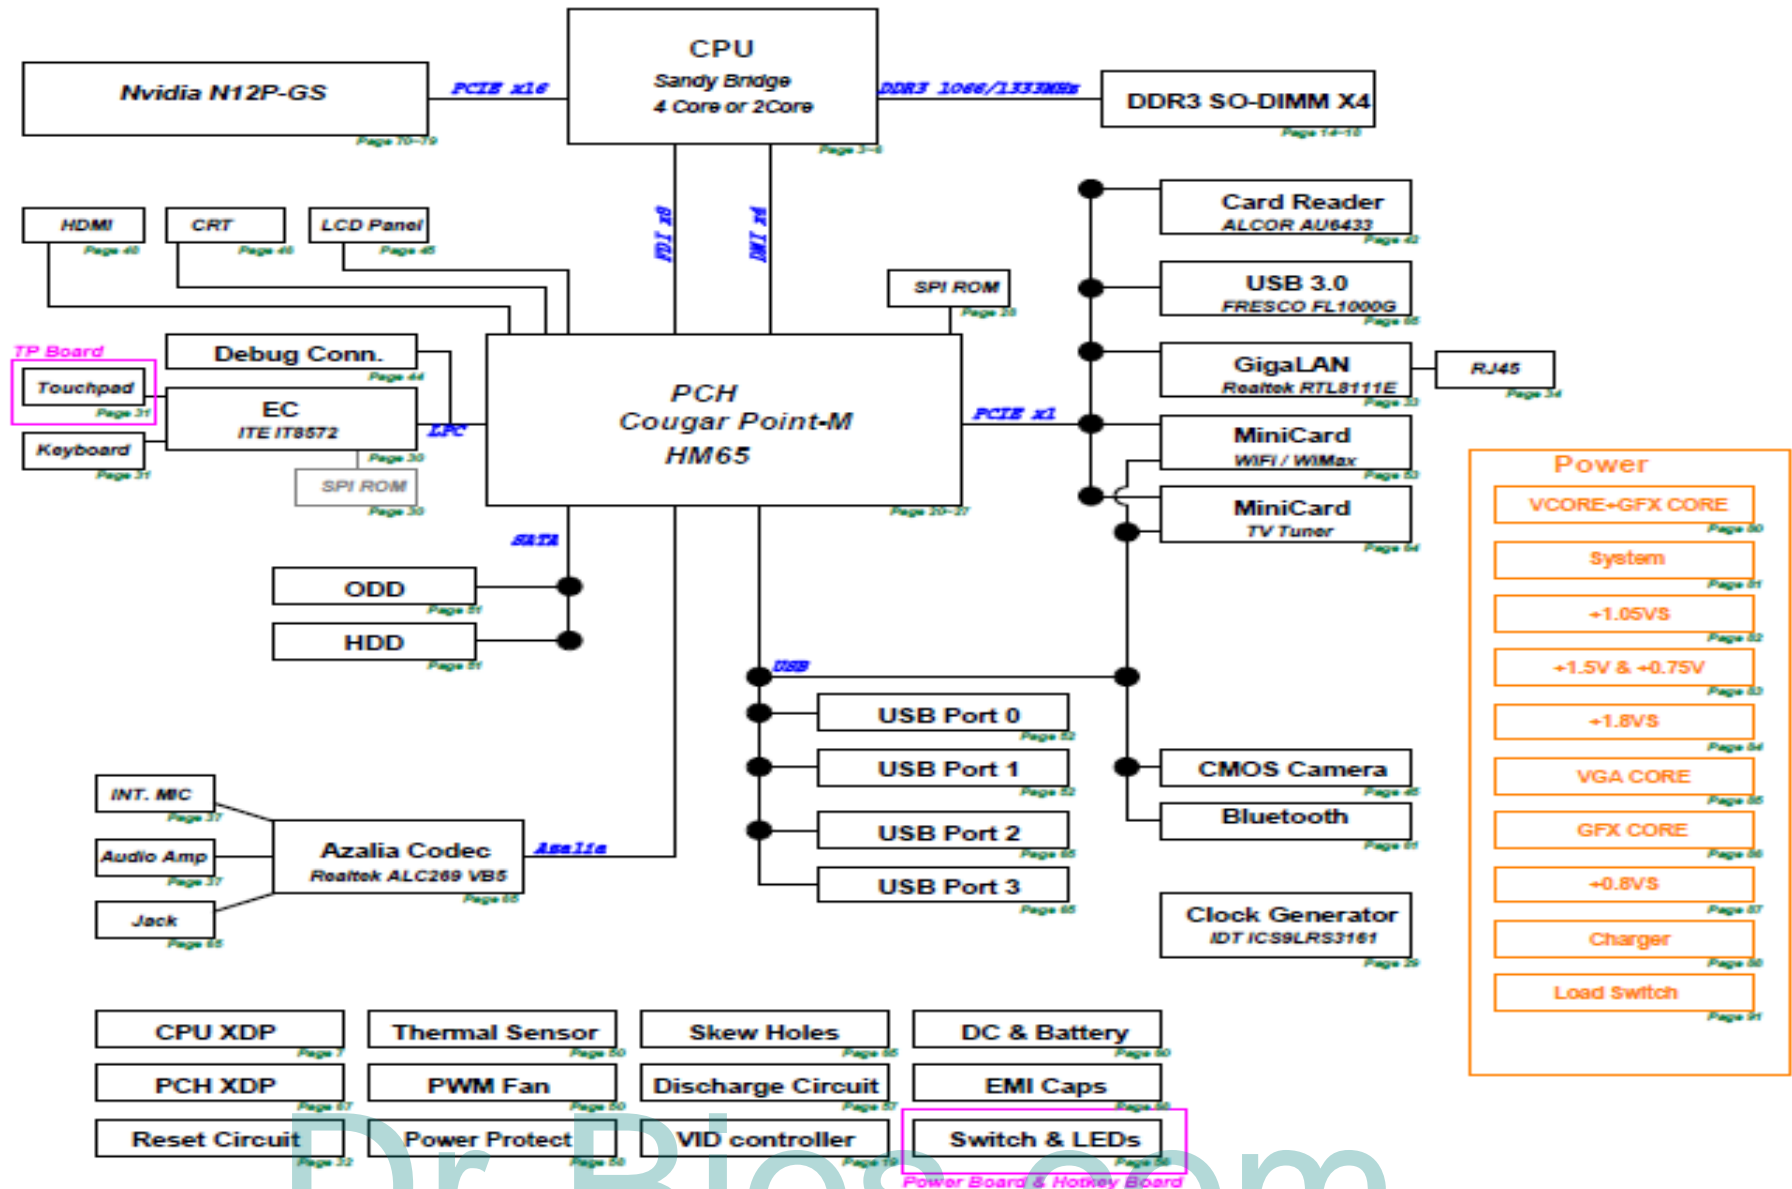

K53SV Repair Guide

POWER FLOW

Dr-Bios.com

POWER ON SEQUENCE

U53 Power On Sequence Diagram Rev.0.14

Voltage & Signal Measure Point TOP