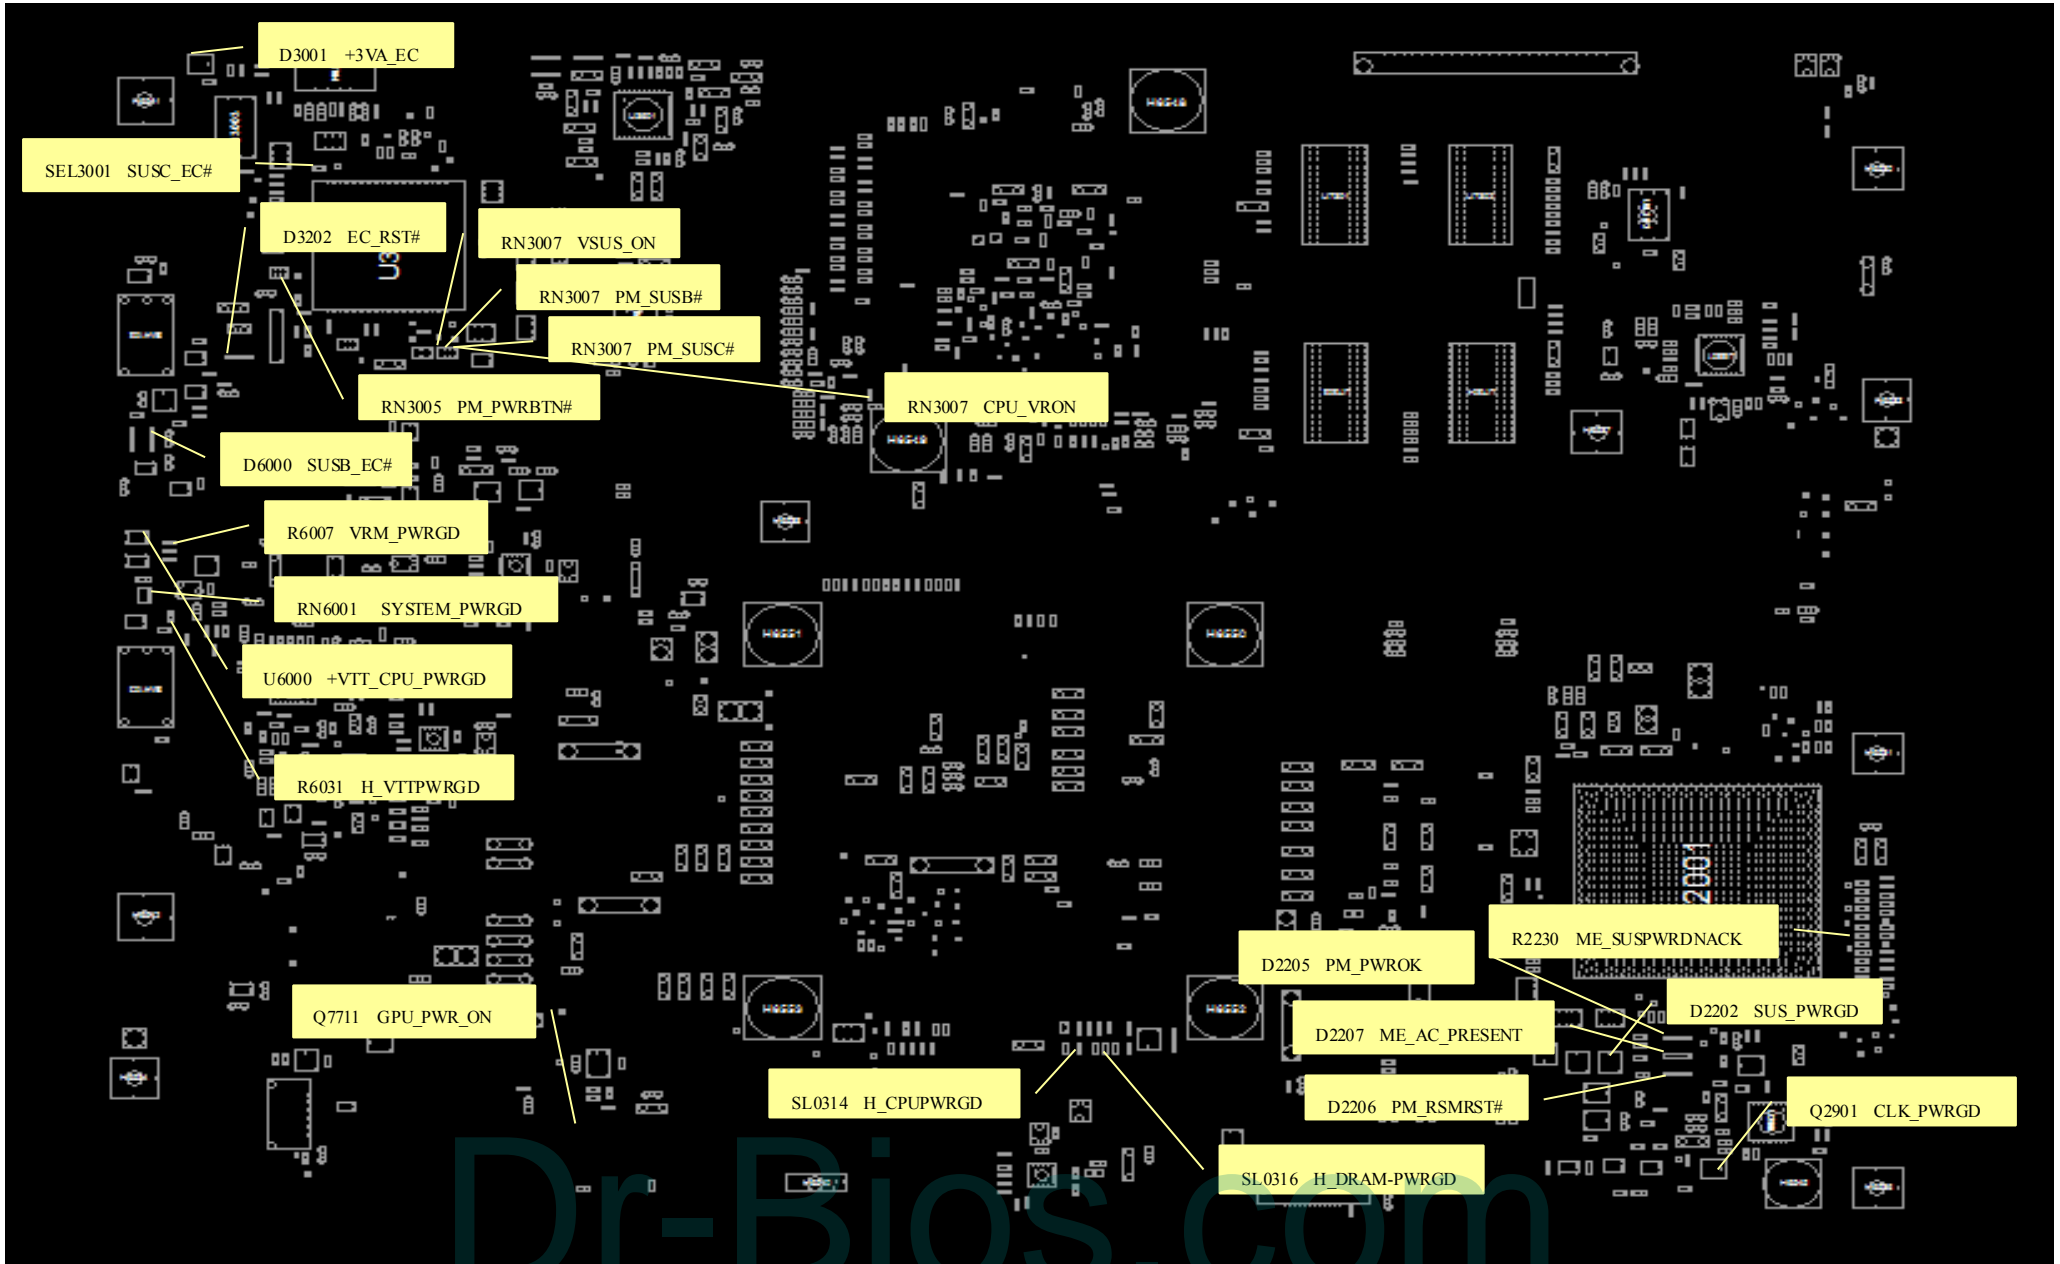

BLOCK DIAGRAM

POWER FLOW

Dr-Bios.com

POWER ON SEQUENCE

Voltage & Signal Measure Point T

Voltage & Signal Measure Point B