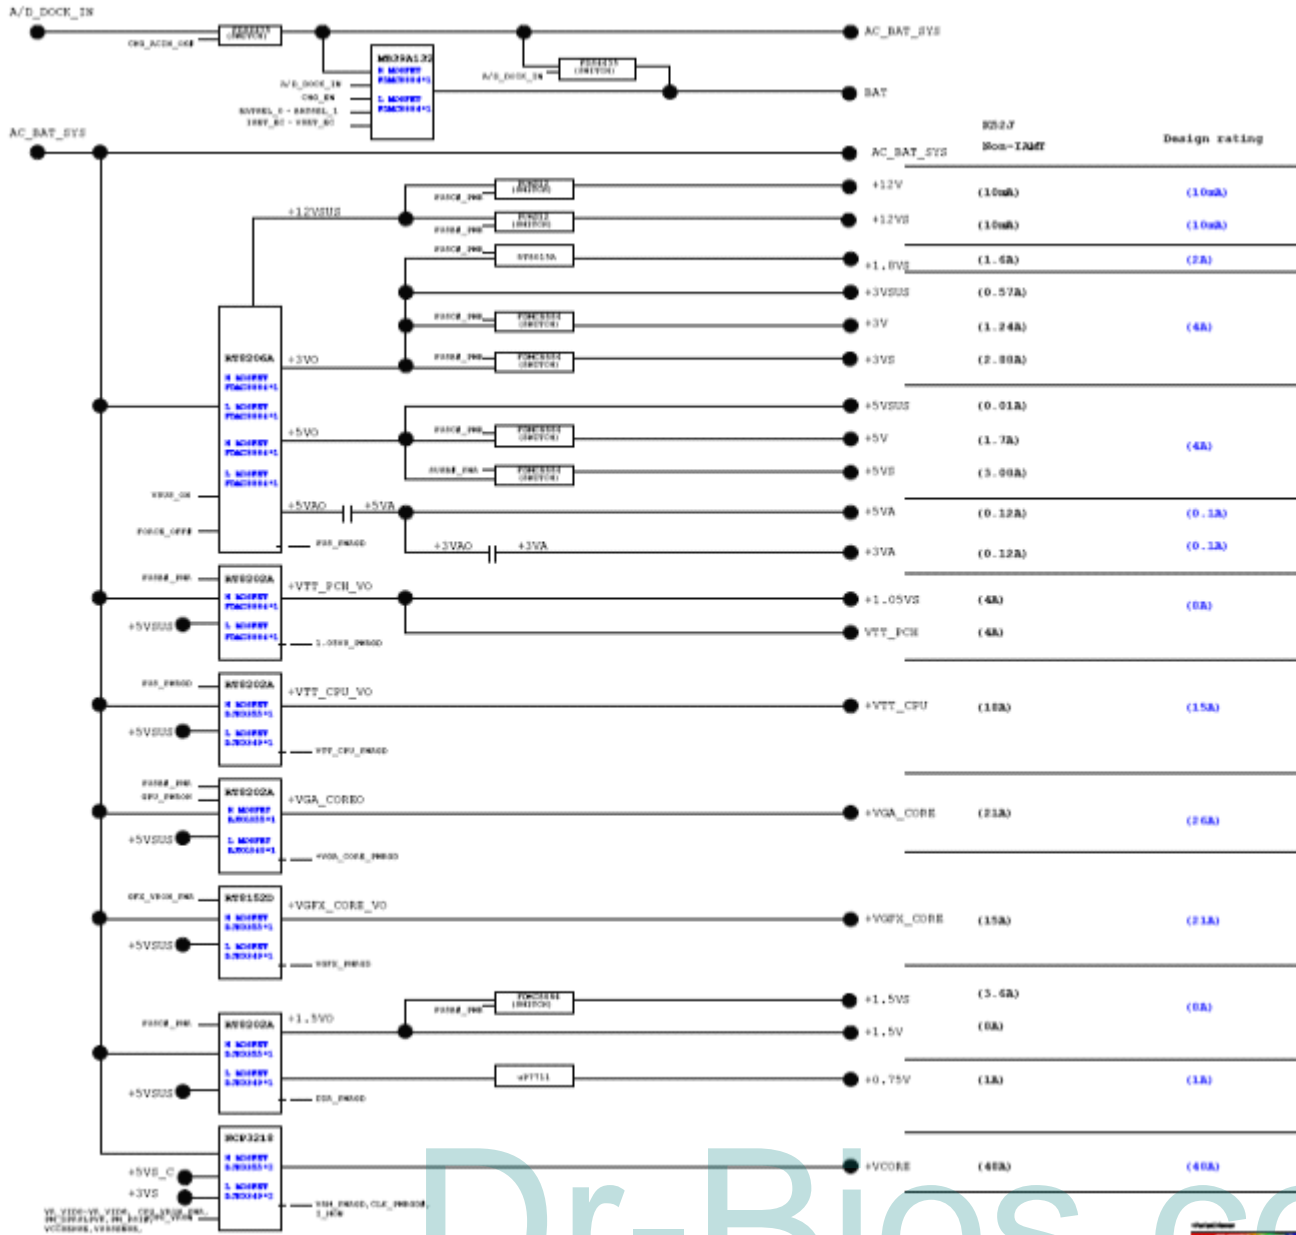

BLOCK DIAGRAM

POWER FLOW

Dr-Bios.com

POWER ON SEQUENCE

Voltage & Signal Measure Point T

Voltage & Signal Measure Point B