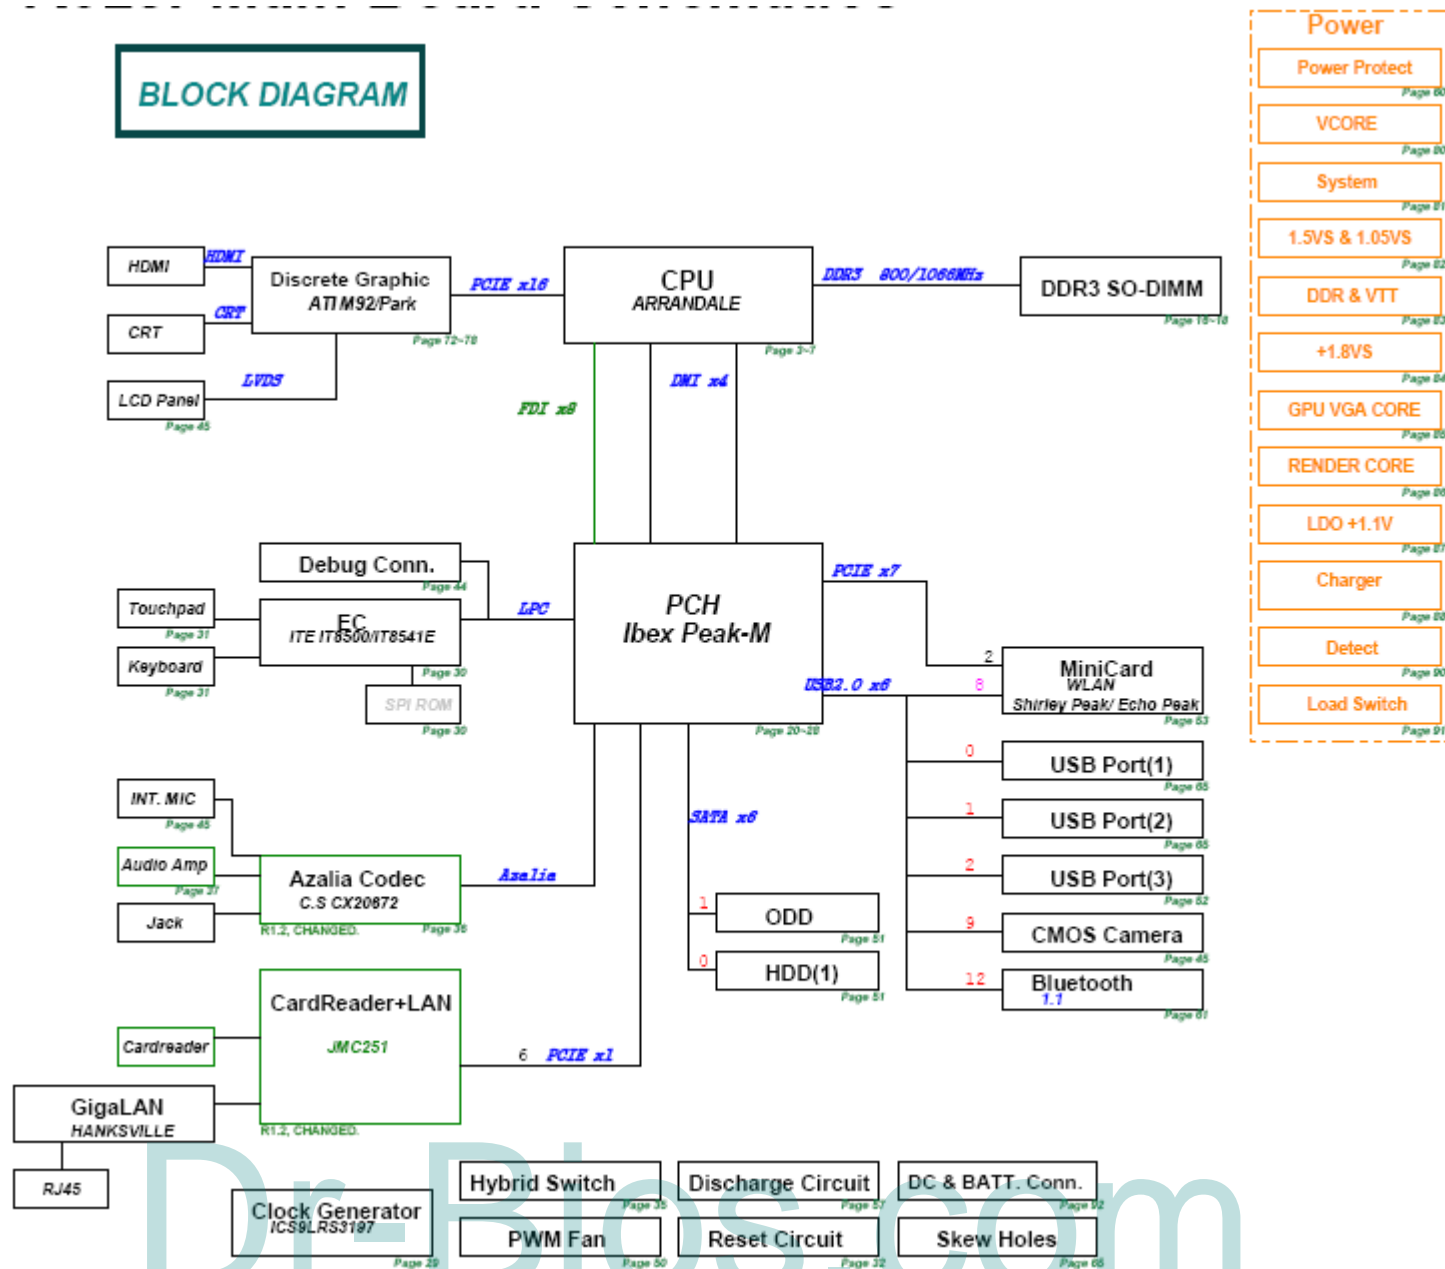

BLOCK DIAGRAM

POWER FLOW

Dr-Bios.com

POWER ON SEQUENCE

Voltage & Signal Measure Point T

Voltage & Signal Measure Point B