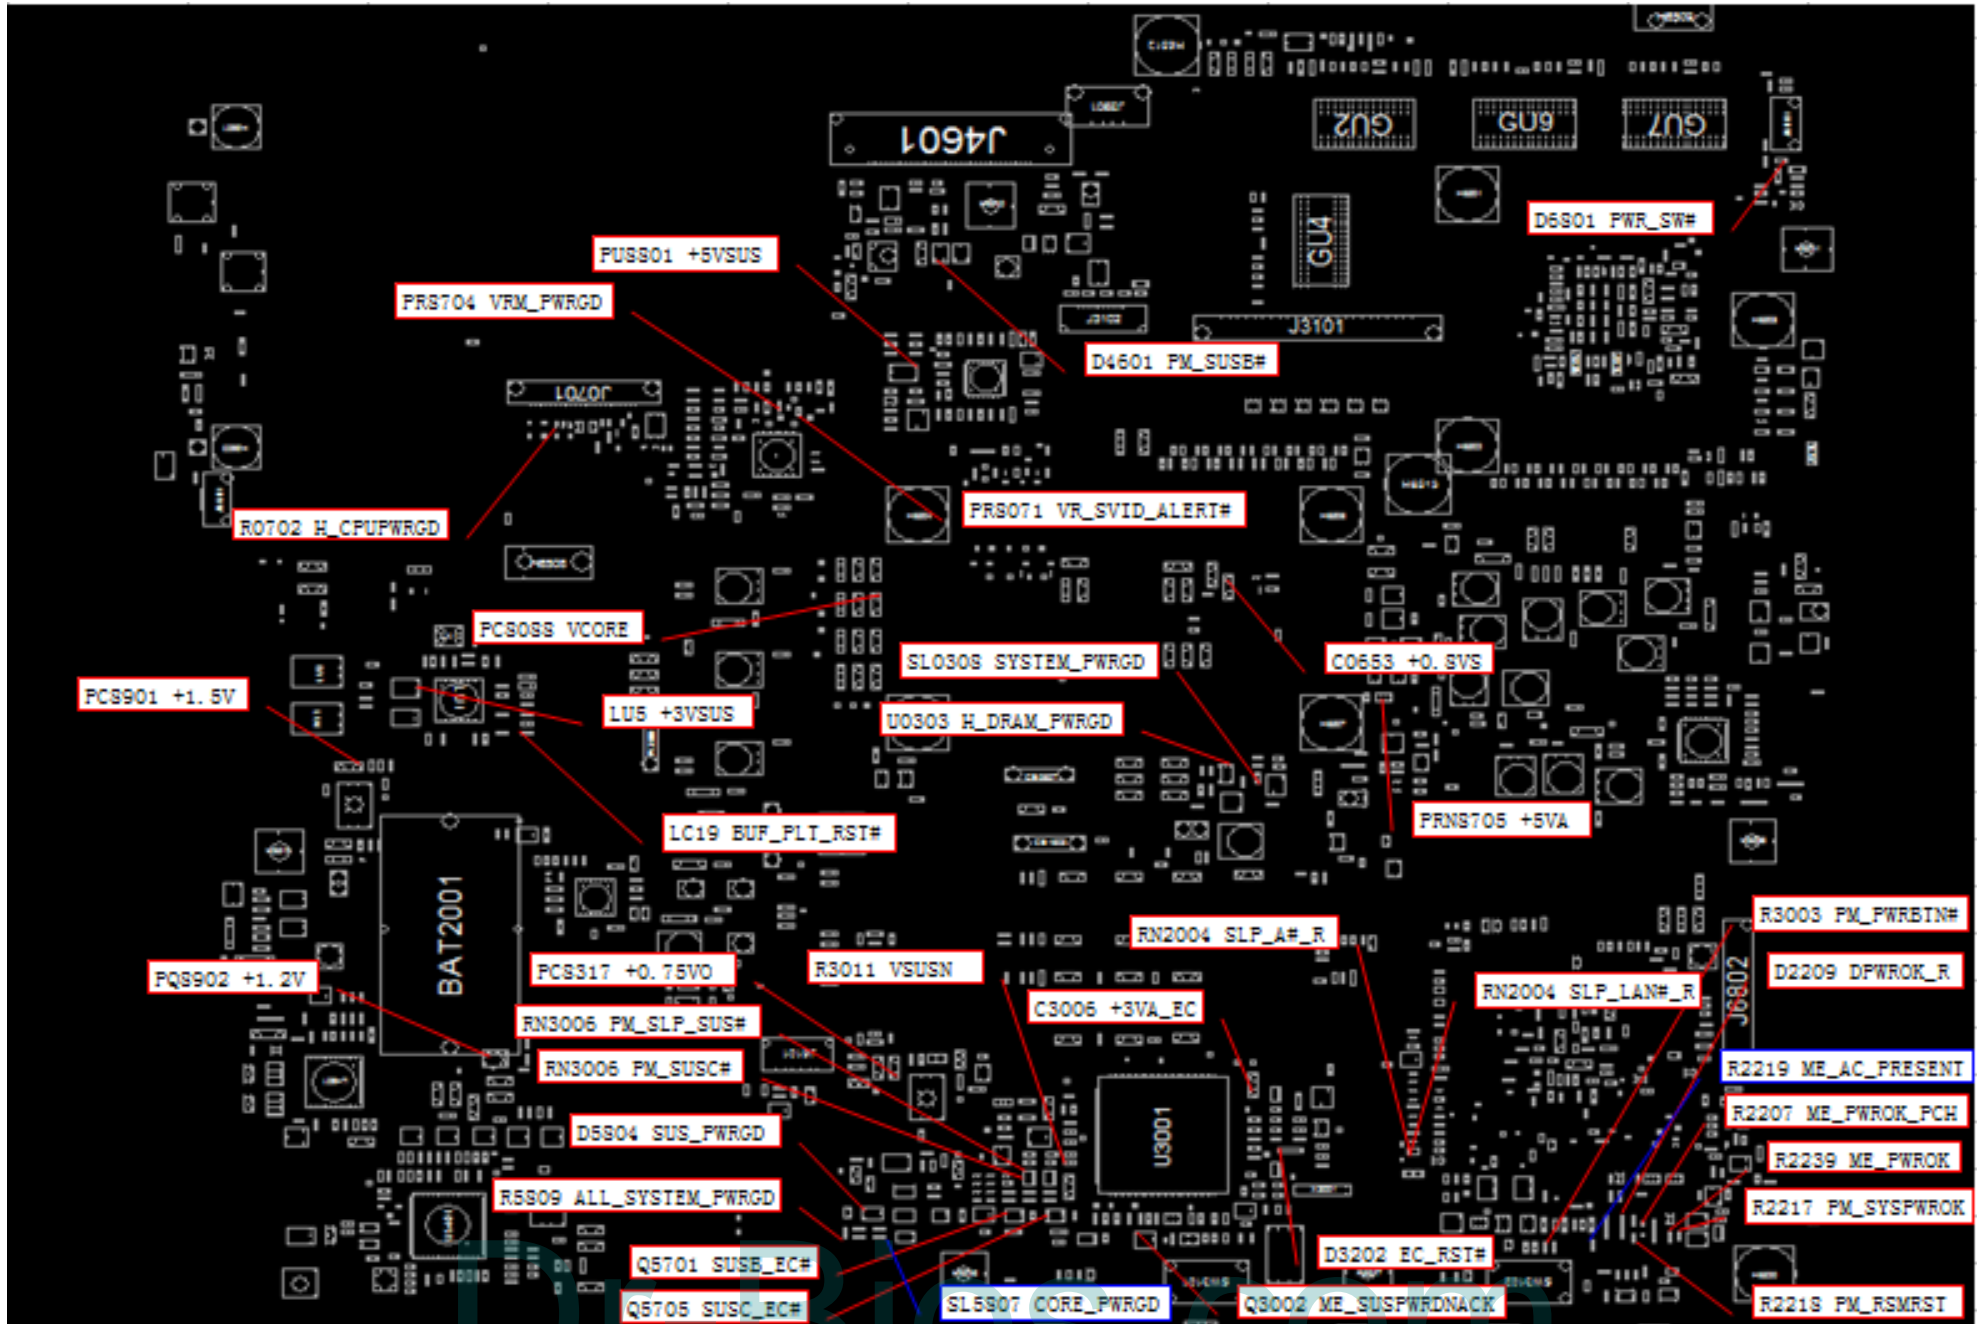

K43SV Repair Guide

POWER FLOW

POWER ON SEQUENCE

U53 Power On Sequence Diagram Rev.0.14

Voltage & Signal Measure Point TOP

Voltage & Signal Measure Point TOP