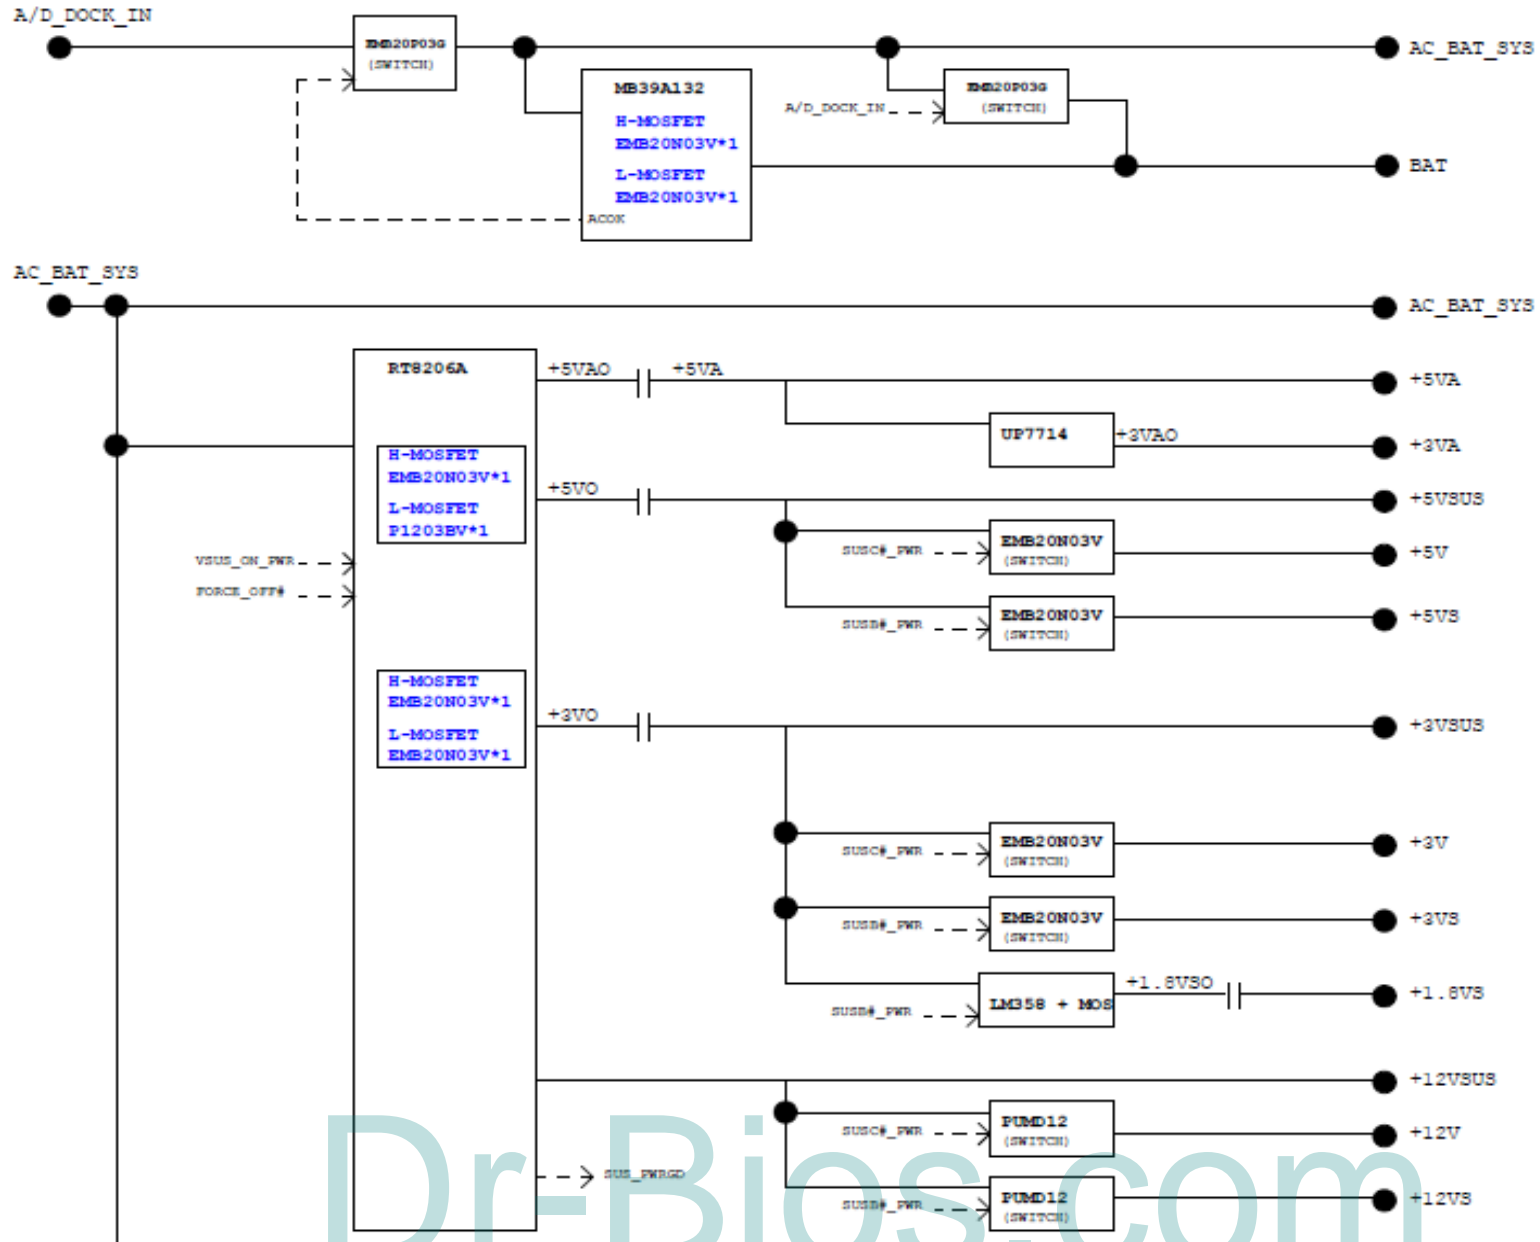

K43SV Repair Guide

POWER FLOW

POWER ON SEQUENCE

U53 Power On Sequence Diagram Rev.0.14

Voltage & Signal Measure Point TOP

Voltage & Signal Measure Point TOP