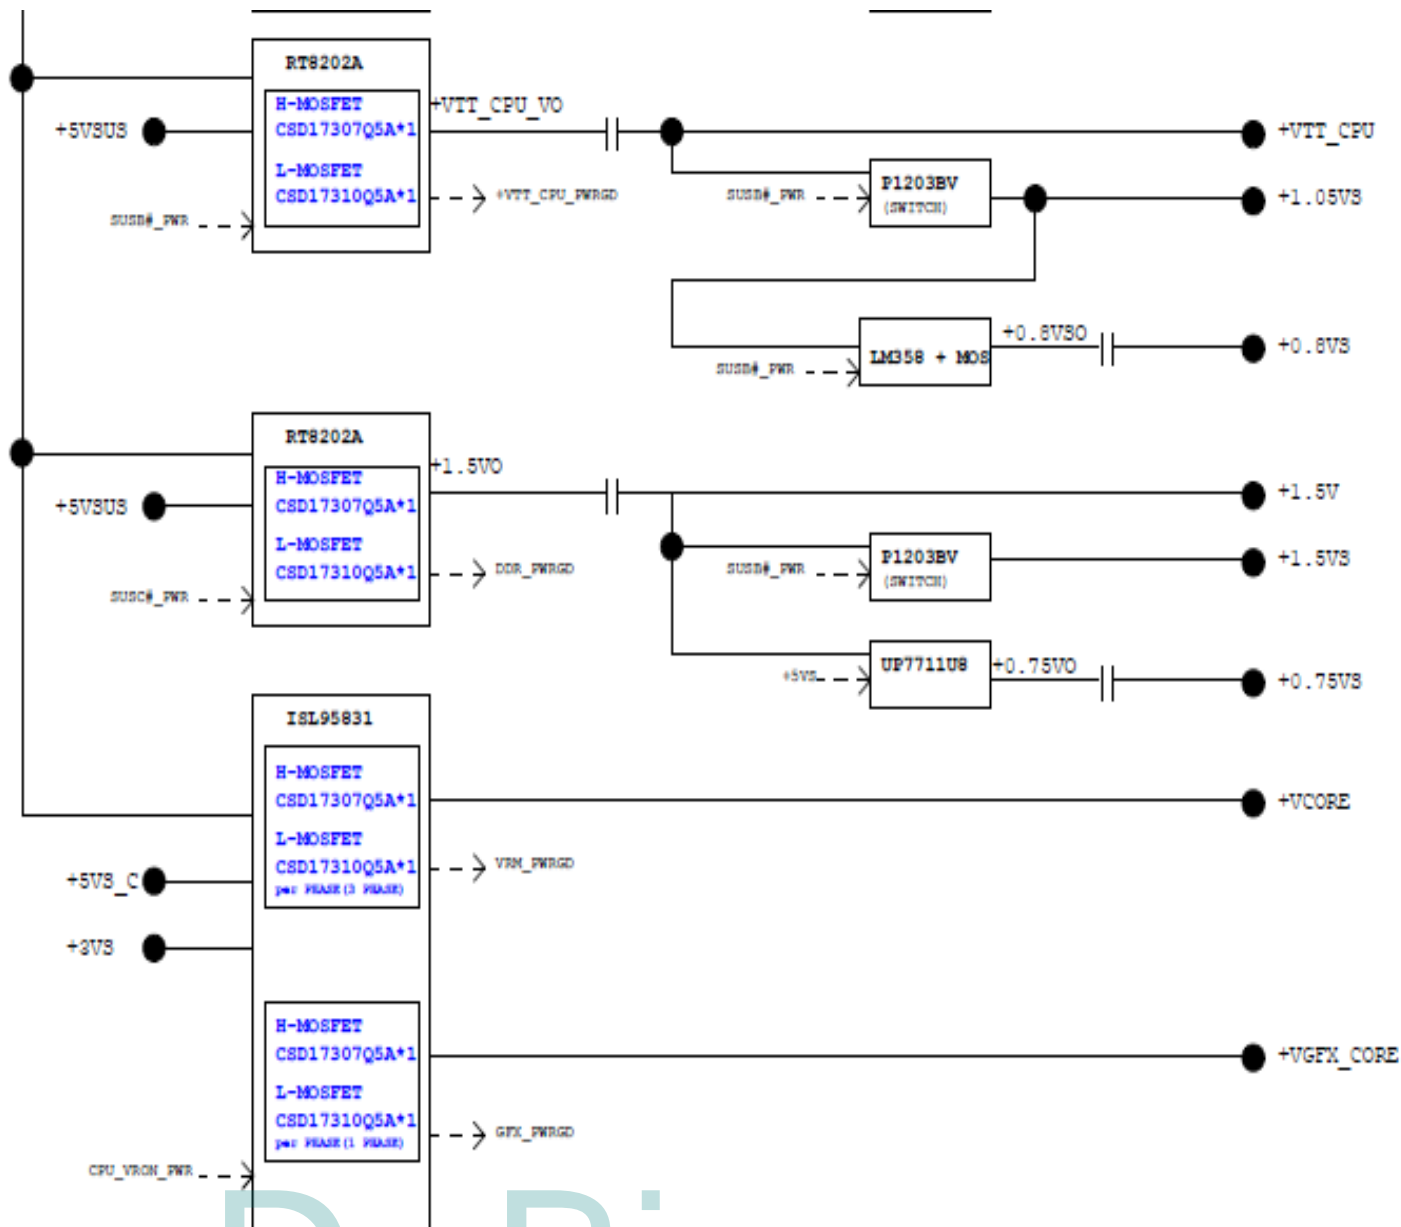

K43SV Repair Guide

POWER FLOW

POWER ON SEQUENCE

U53 Power On Sequence Diagram Rev.0.14

Voltage & Signal Measure Point TOP

Voltage & Signal Measure Point TOP