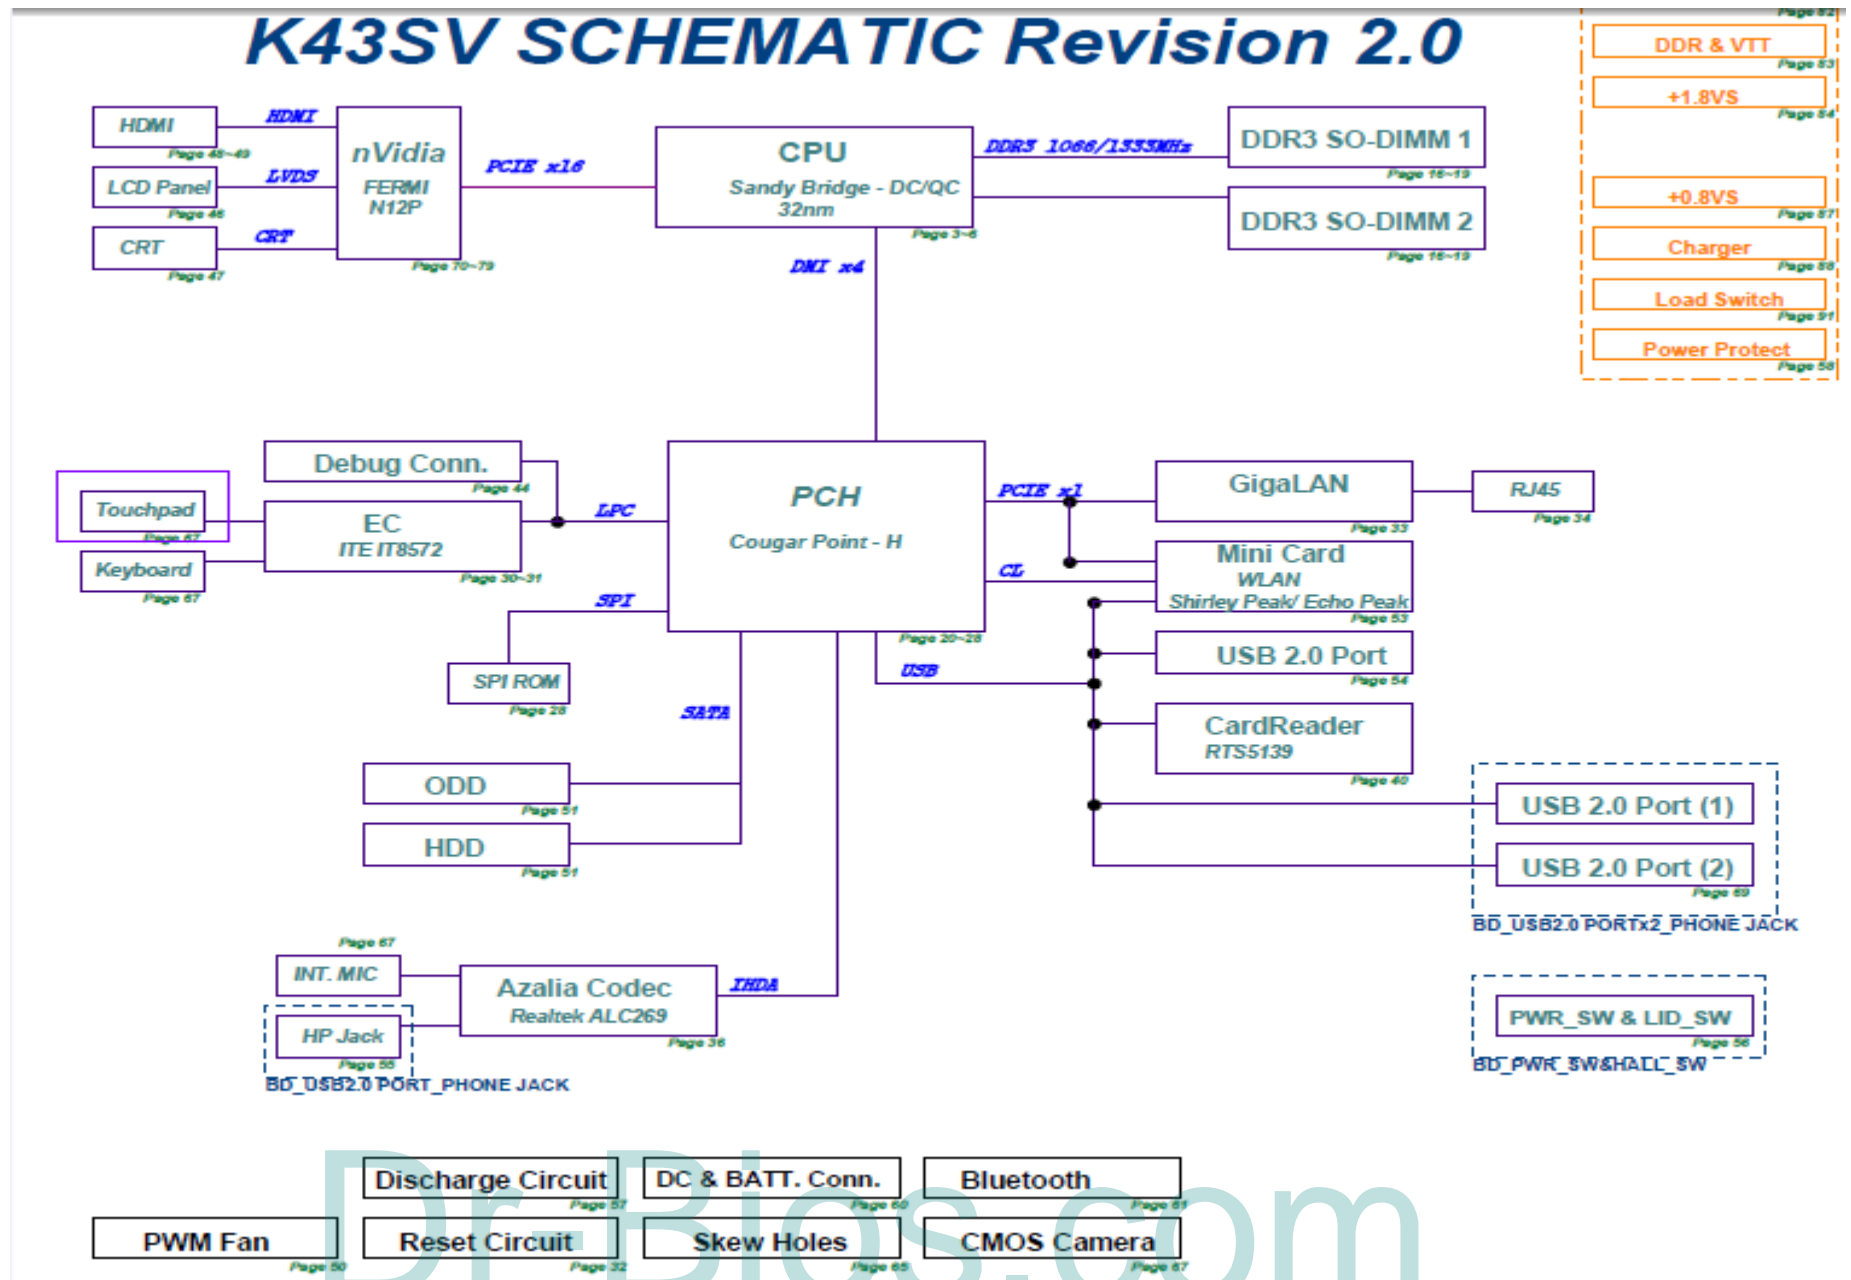

K43SV Repair Guide

POWER FLOW

POWER ON SEQUENCE

U53 Power On Sequence Diagram Rev.0.14

Voltage & Signal Measure Point TOP

Voltage & Signal Measure Point TOP