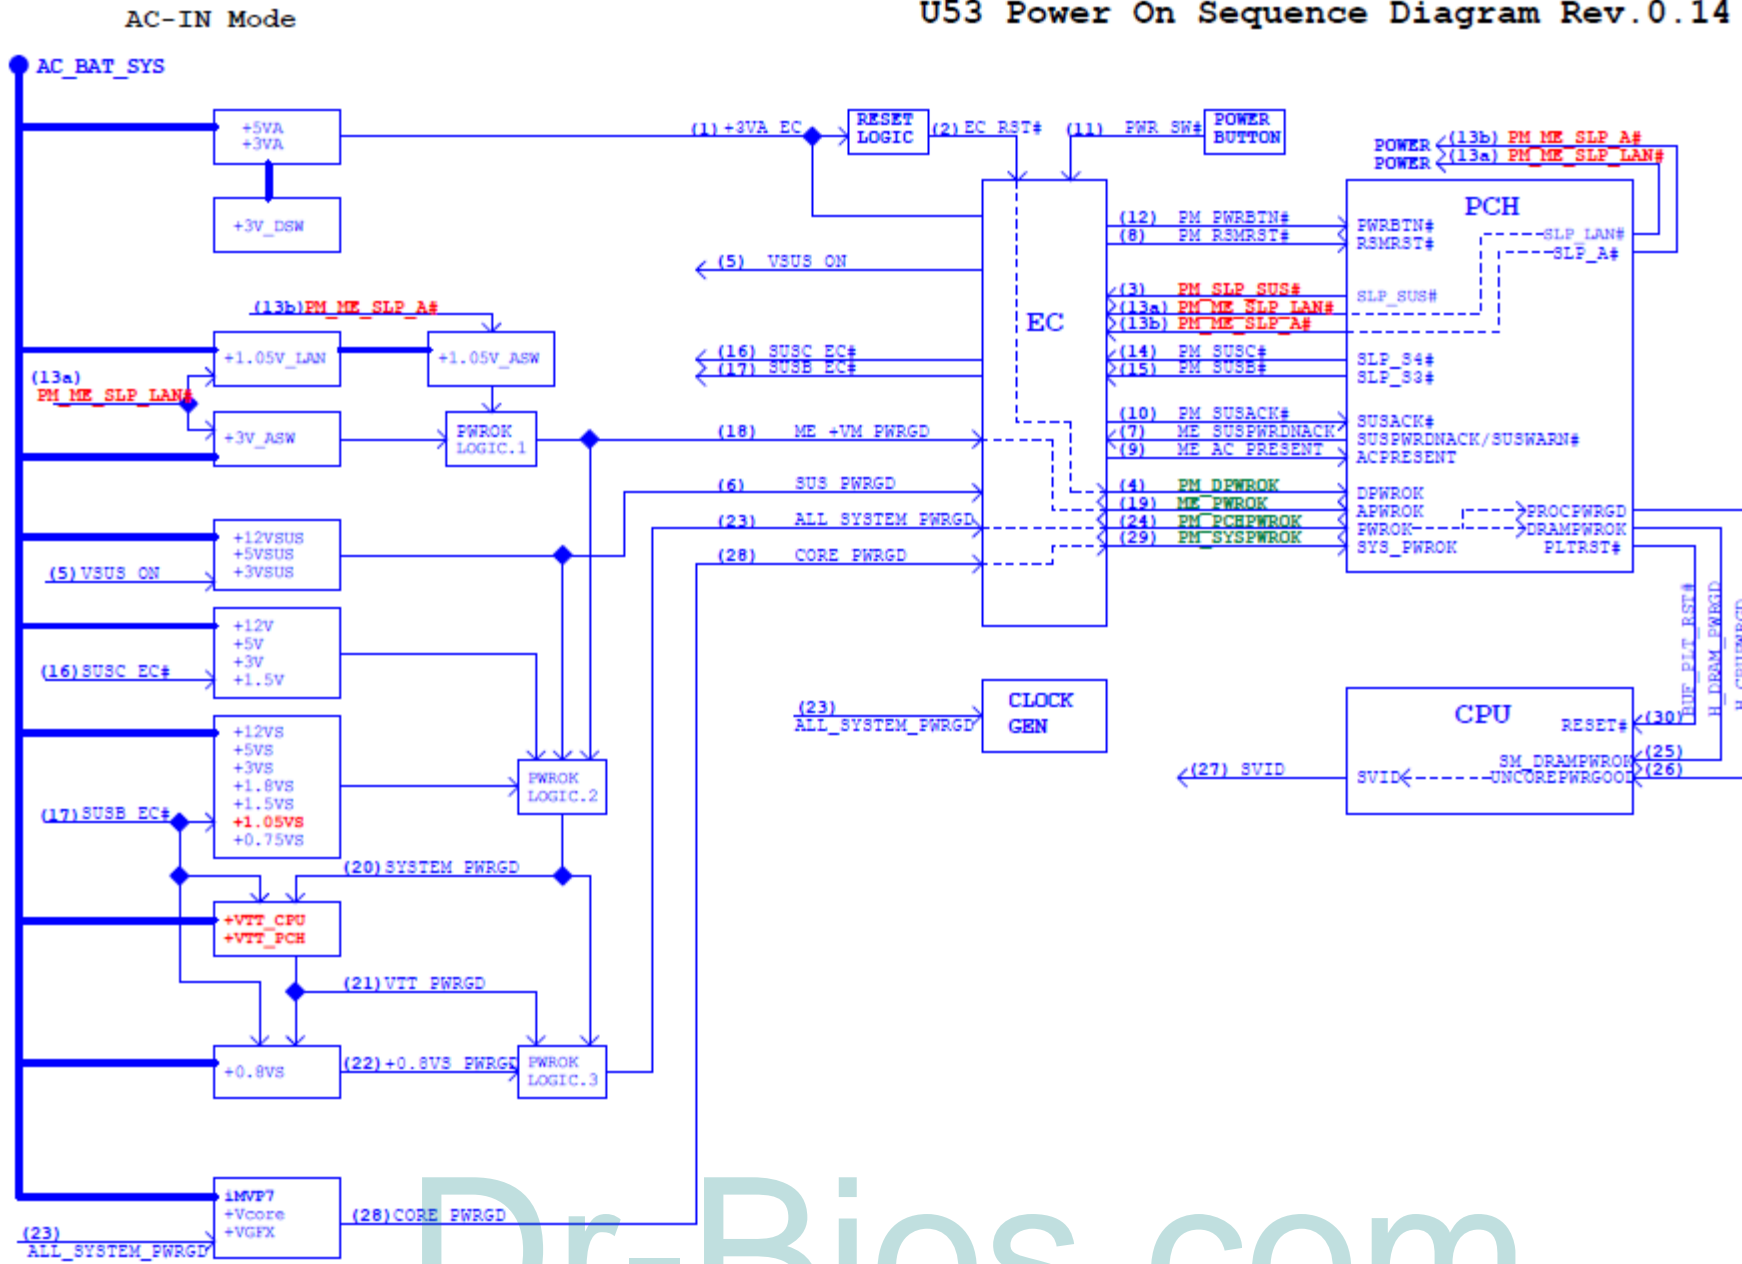

K43SV Repair Guide

POWER FLOW

POWER ON SEQUENCE

U53 Power On Sequence Diagram Rev.0.14

Voltage & Signal Measure Point TOP

Voltage & Signal Measure Point TOP