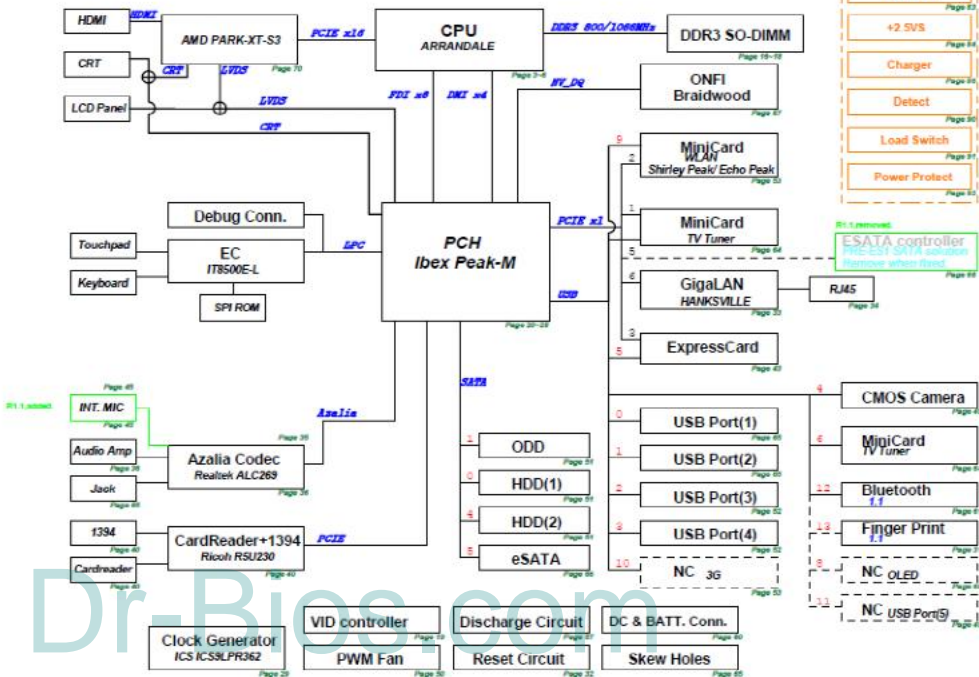

K42F Repair Guide

2009/11/16
Jannous_chang
CSC-GRMA

K42F SCHEMATIC For BOM Rev1.0

BLOCK DIAGRAM

Dr-Bios.com