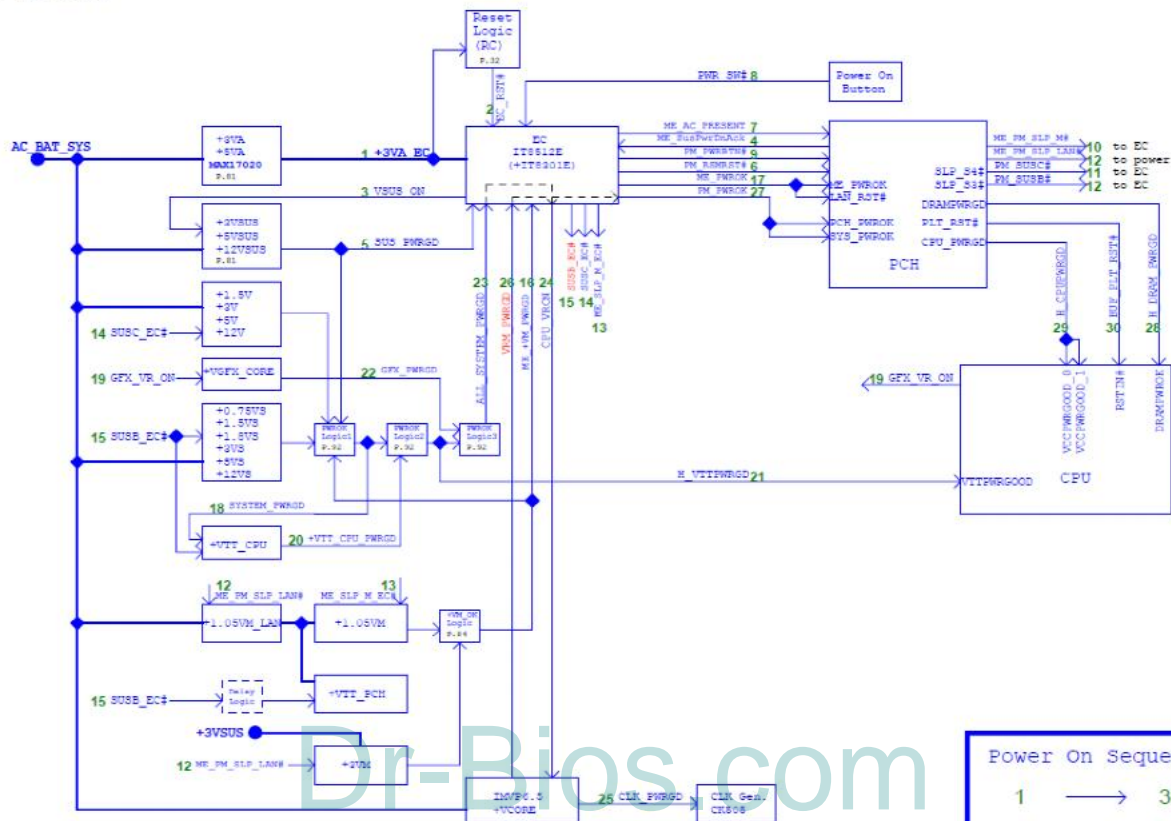

BLOCK DIAGRAM

Dr-Bios.com

K42F Repair Guide

2009/11/16
Janmous_chang
CSC-GRMA

AC-IN Mode

K42F Repair Guide

2009/11/16
Janmou_chang
CSC-GRMA

K42F Repair Guide(TOP)