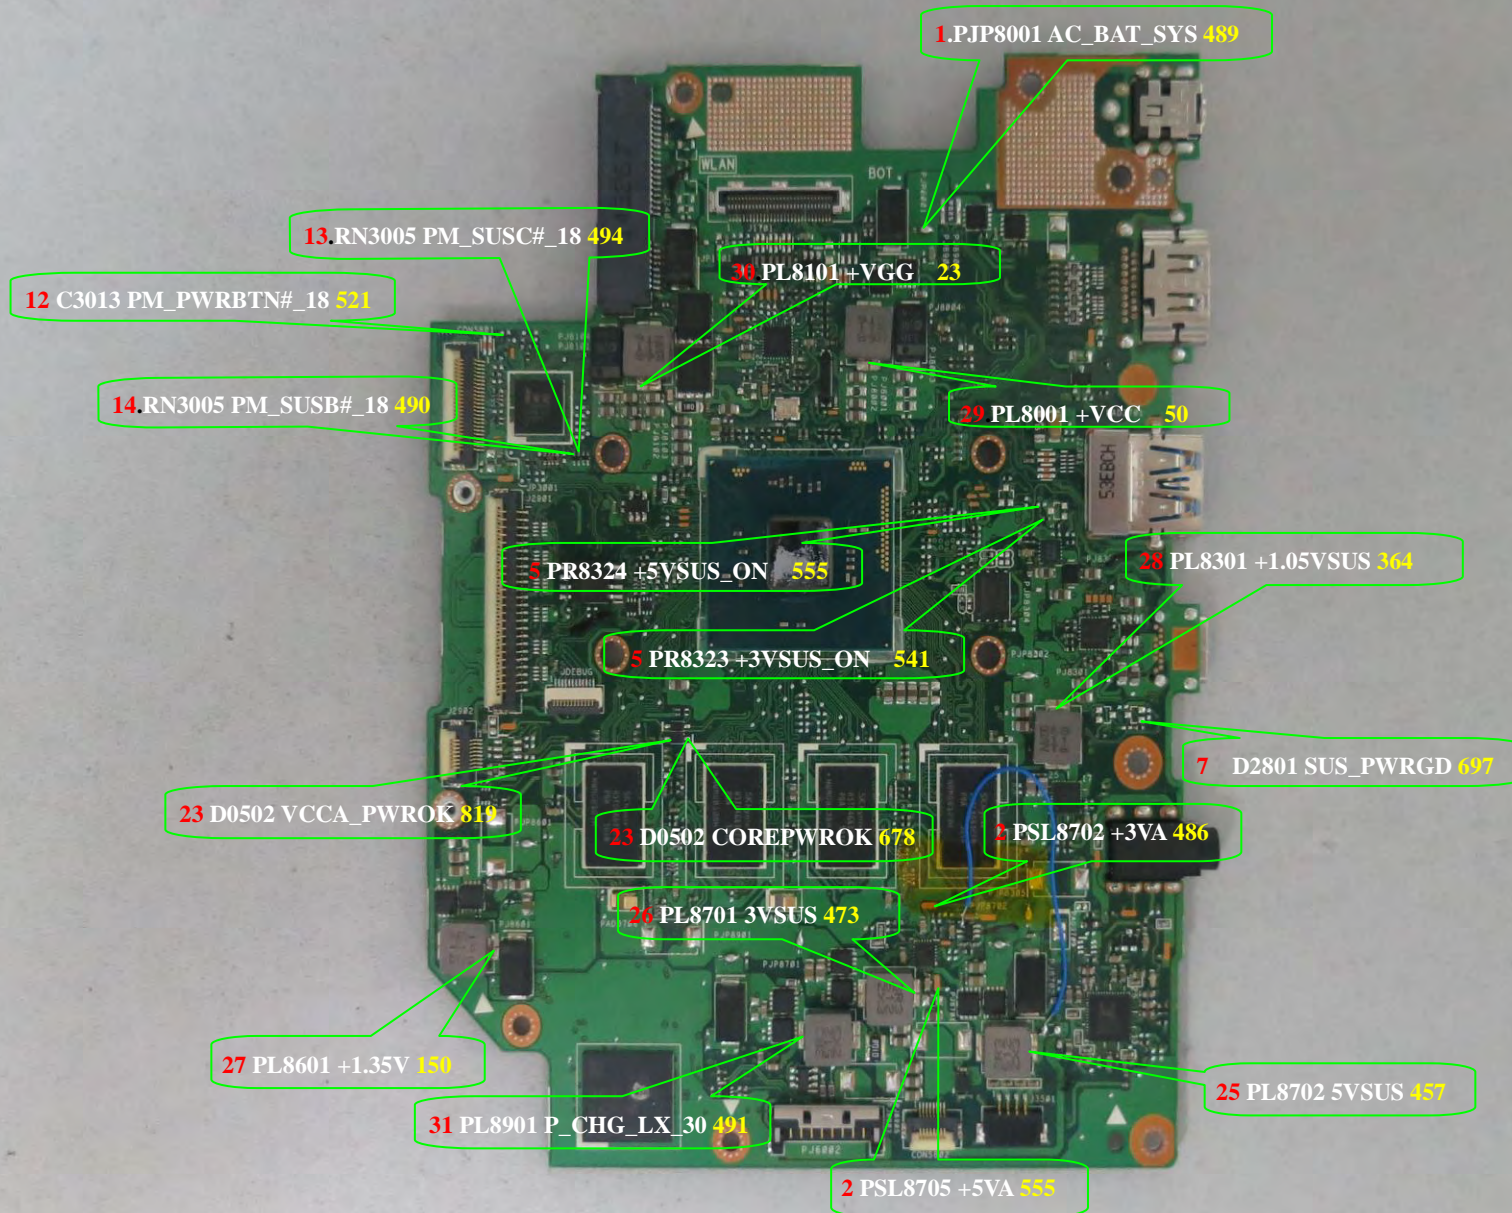

## E403SA Power Flow

# POWER ON SEQUENCE

E403SA Power On Sequence Diagram Rev.0.1

AC-IN Mode

# Signal Measure Point-Bottom

# Signal Measure Point-Top