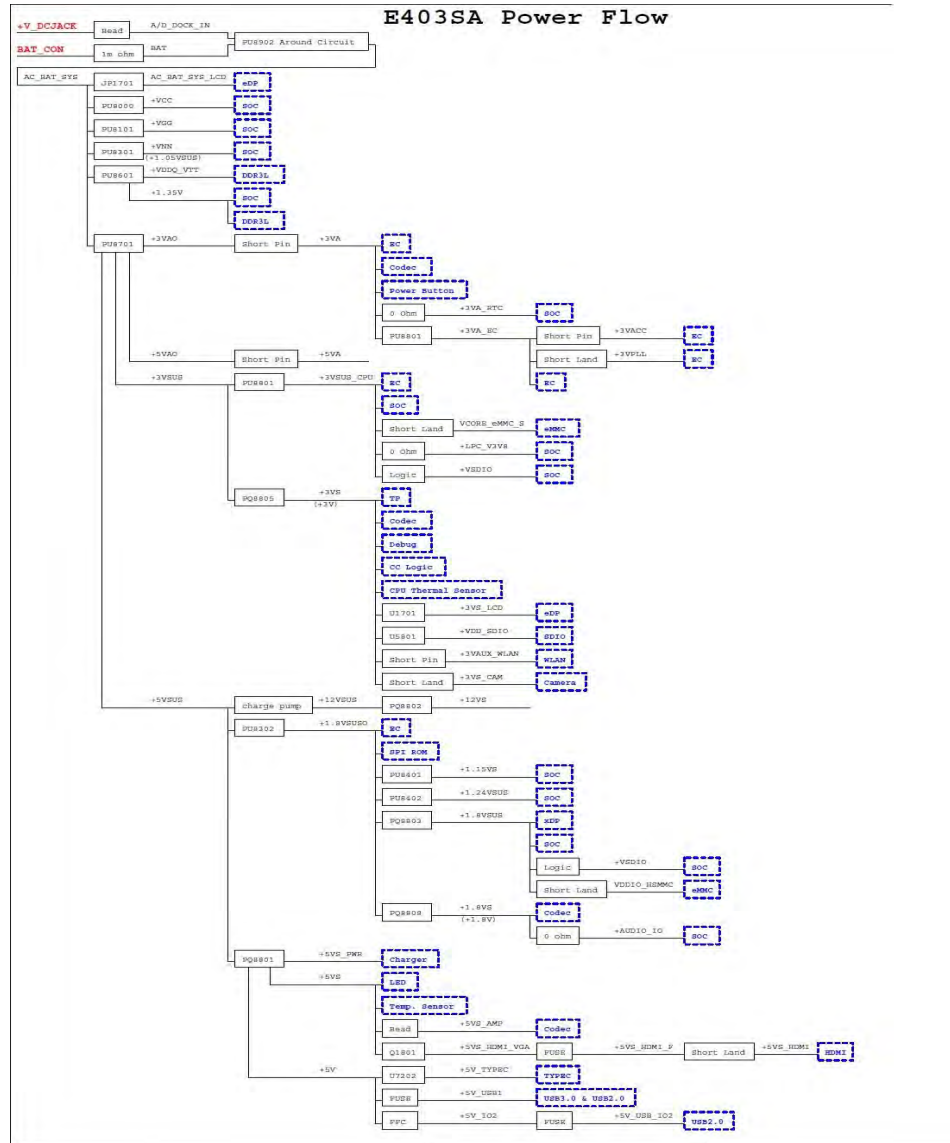

# BLOCK DIAGRAM

## BLOCK DIAGRAM

## E403SA Power Flow

# Signal Measure Point-Top